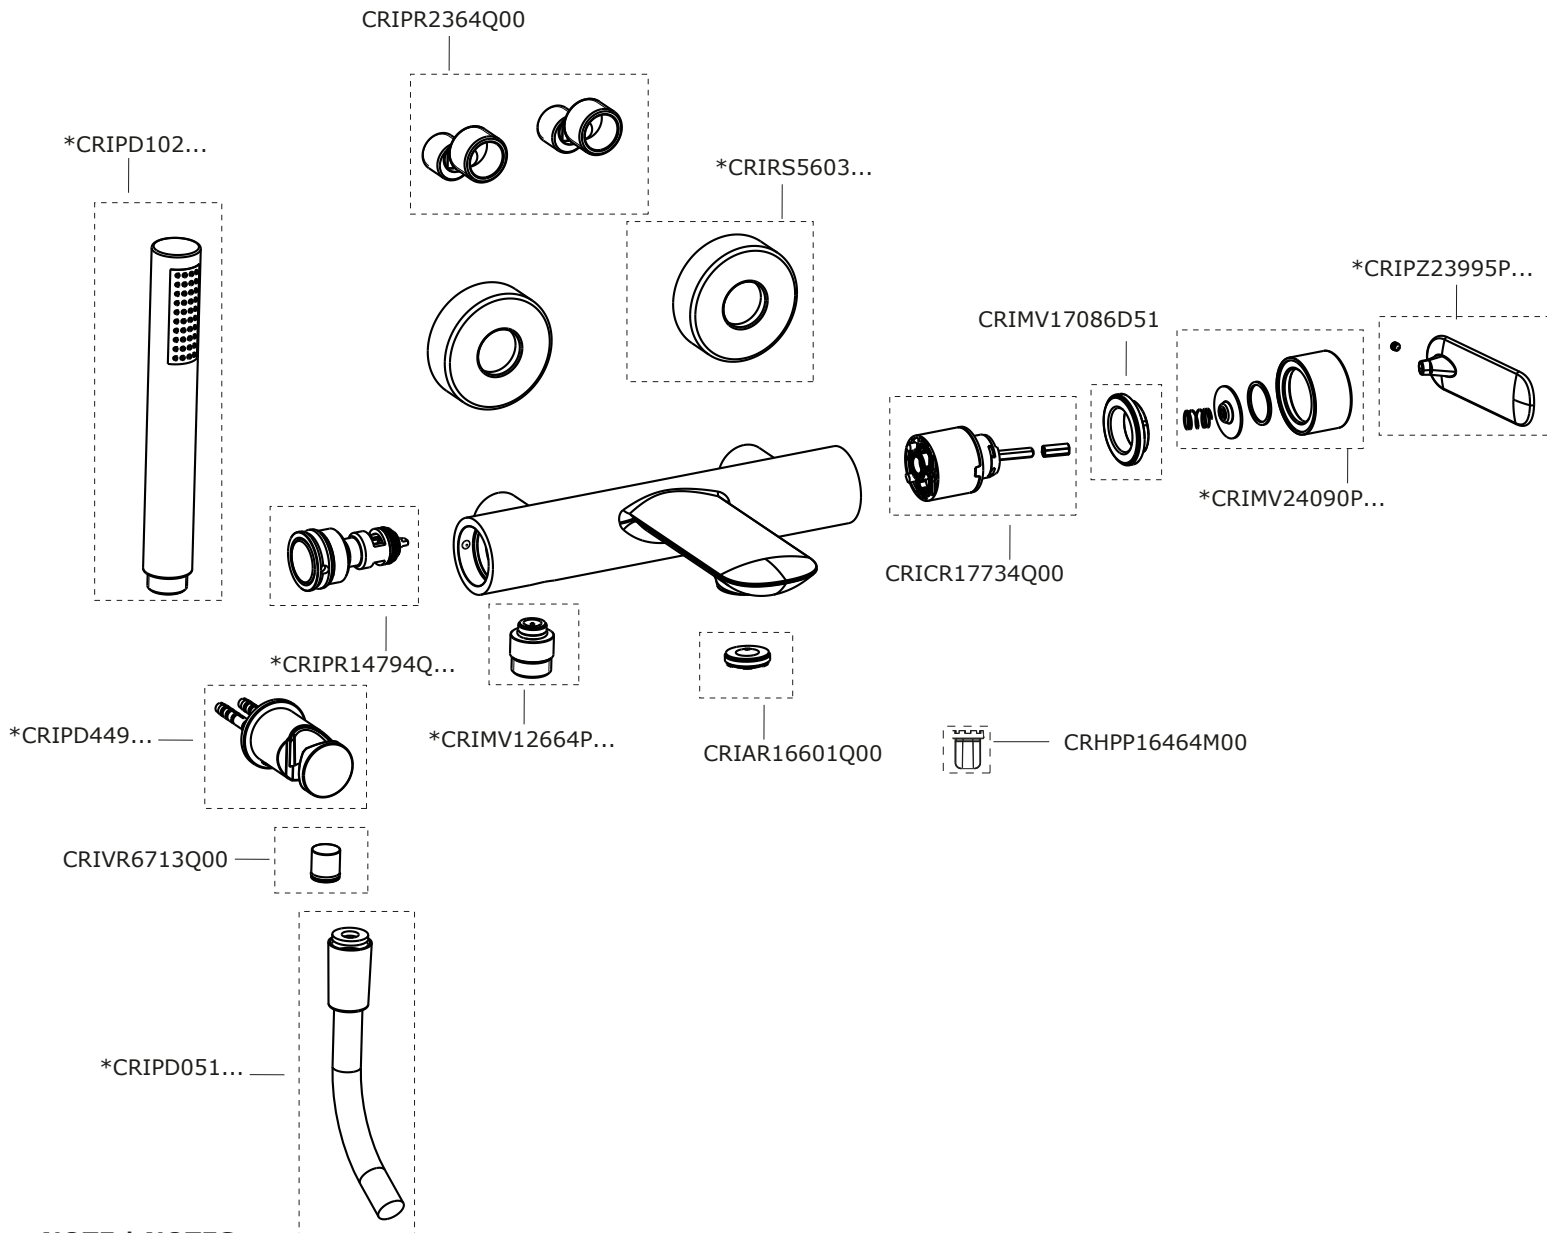

FOIL

CRIFL100

SCHEDA RICAMBI | SPARE PARTS SHEET

rev.01_02/2022

NOTE | NOTES

* completare con codice finitura | complete with finishing code