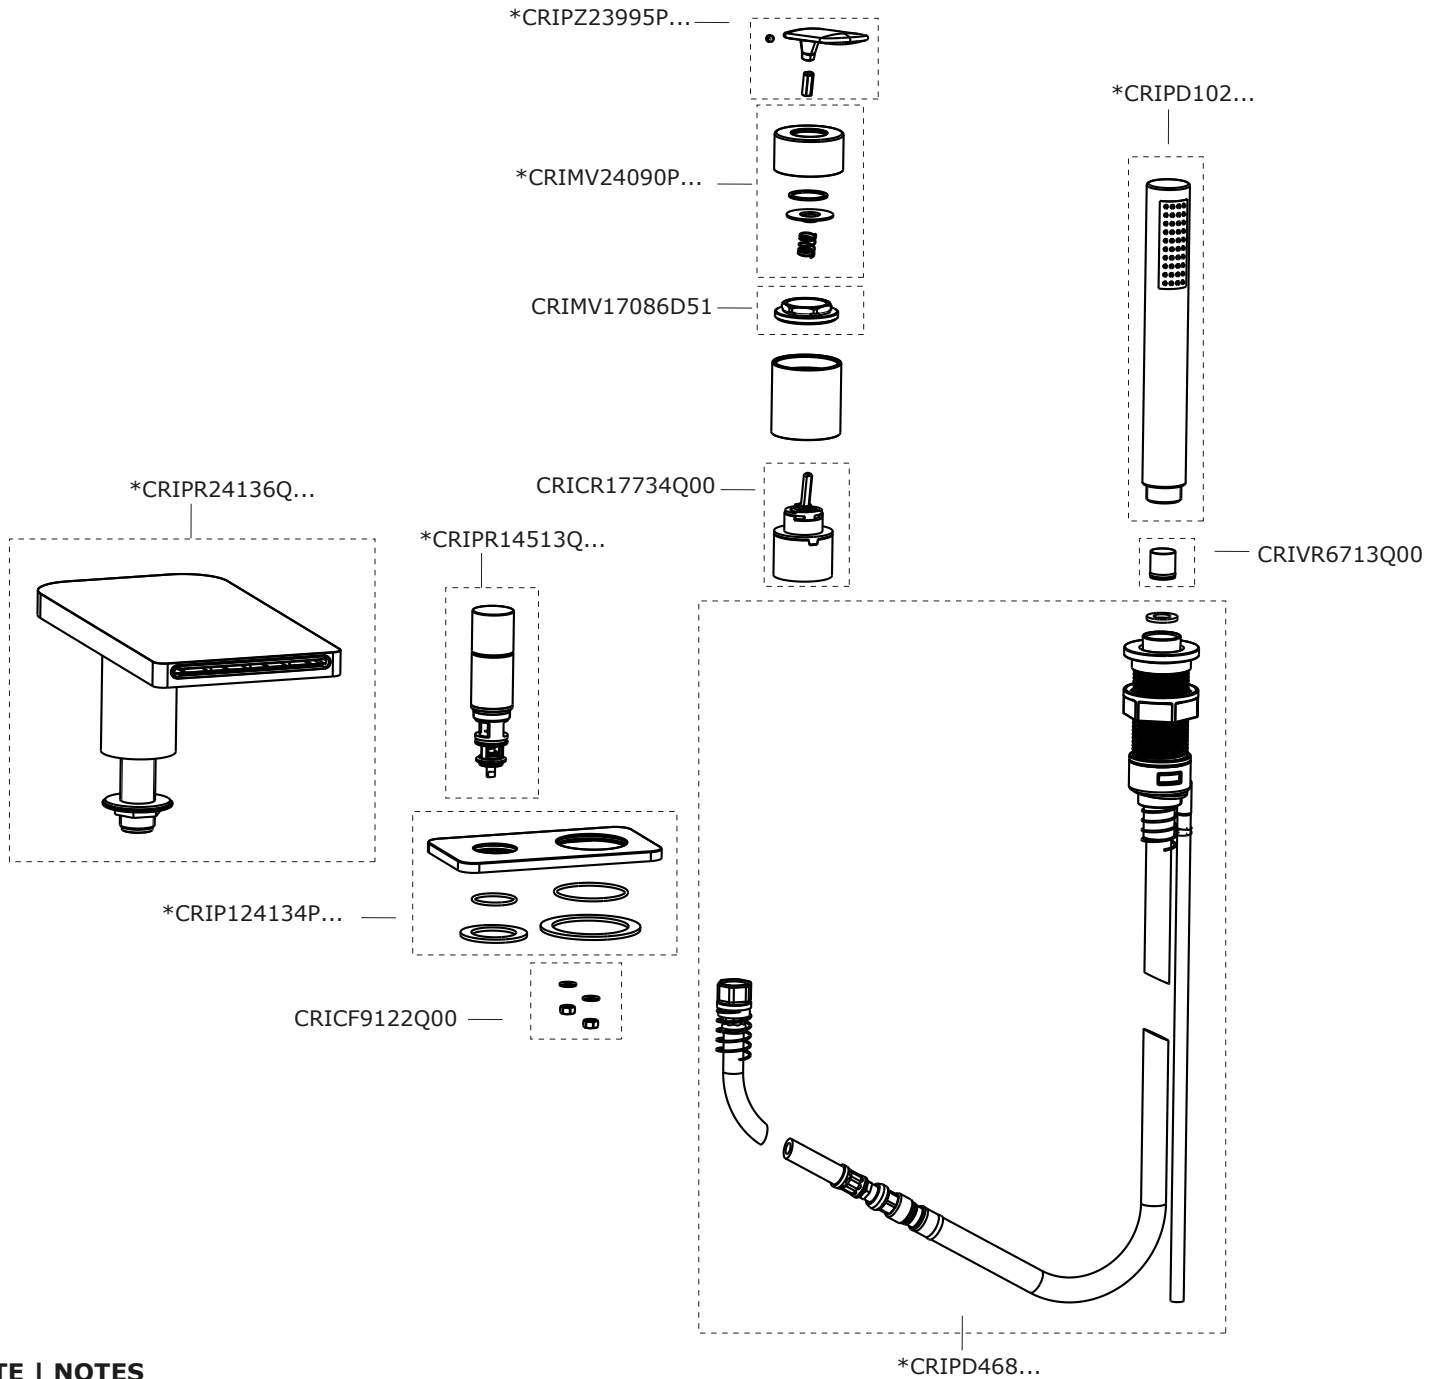

FOIL

CRIFL181

SCHEDA RICAMBI | SPARE PARTS SHEET

rev.01_02/2022

NOTE | NOTES

* completare con codice finitura | complete with finishing code