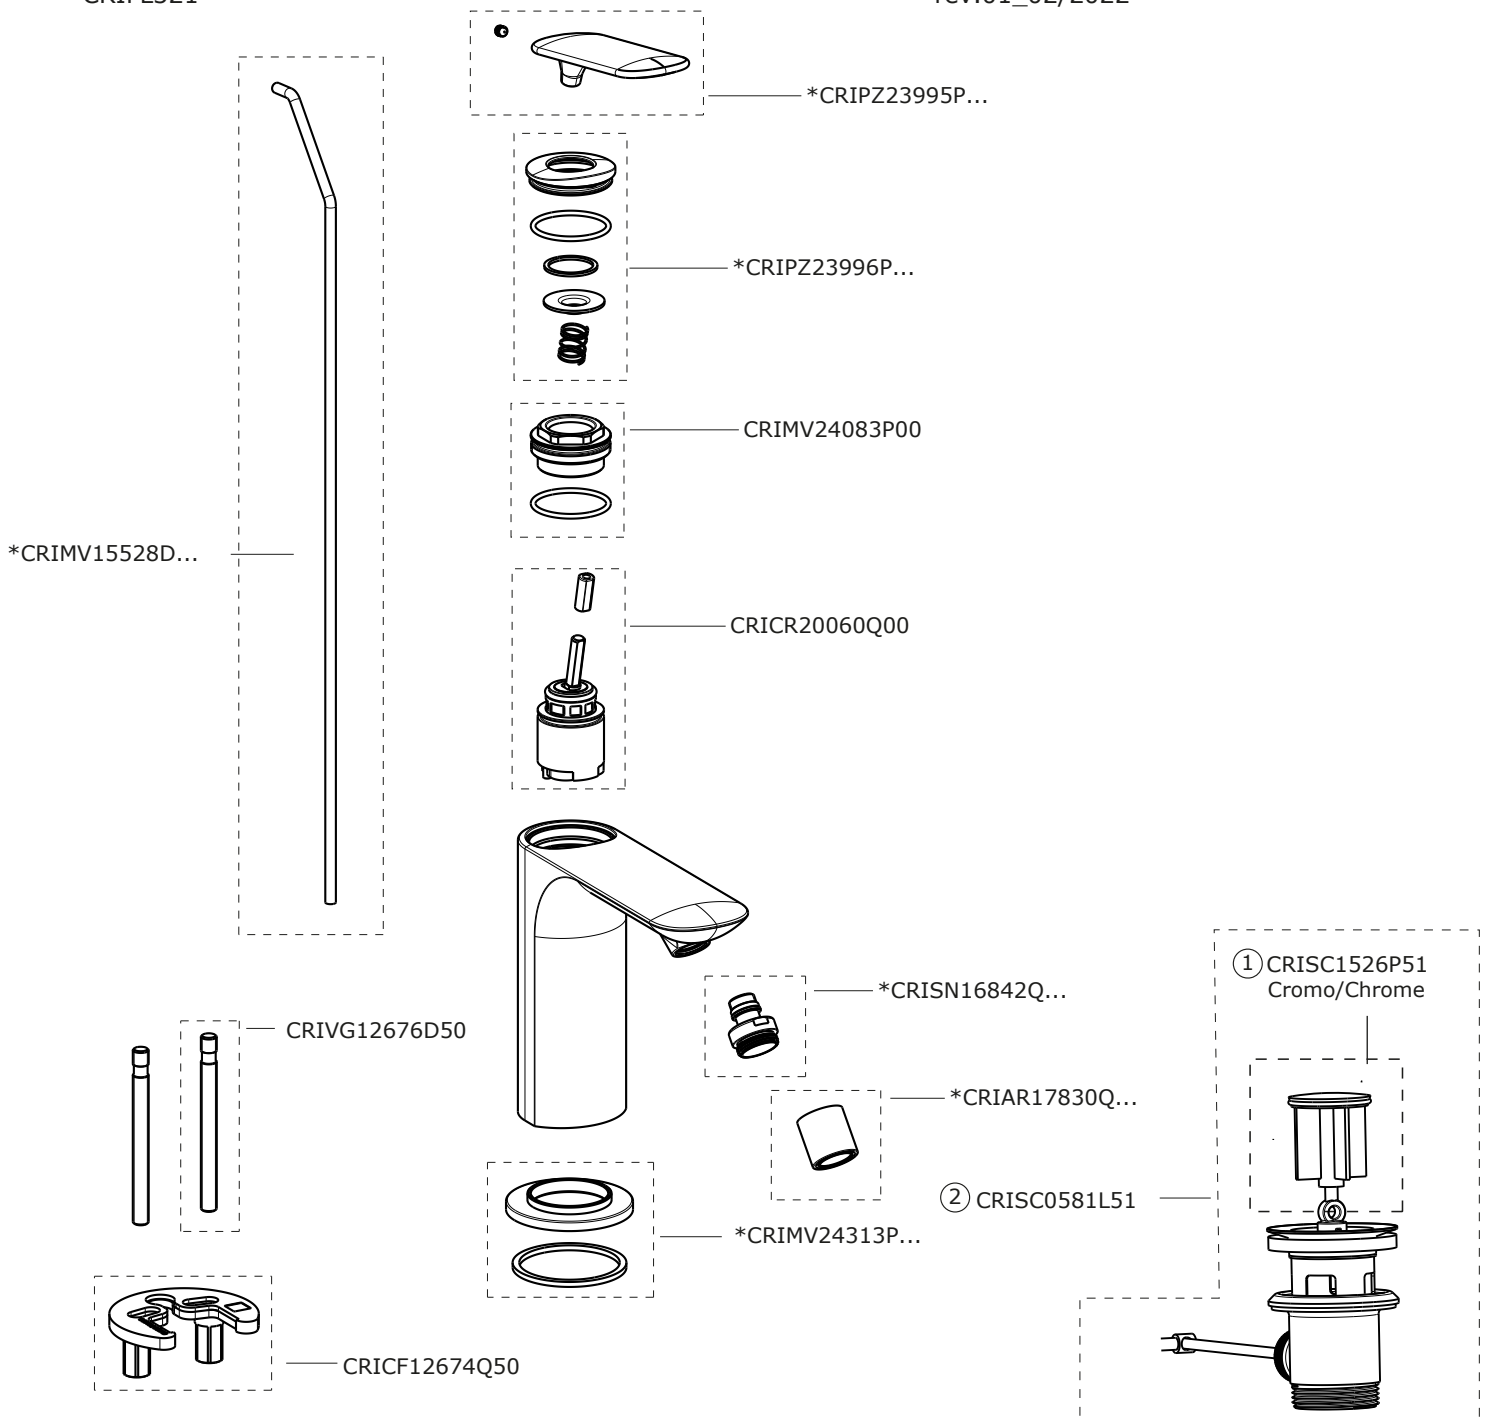

FOIL

CRIFL321

SCHEDA RICAMBI | SPARE PARTS SHEET

rev.01_02/2022

NOTE | NOTES

* completare con codice finitura | complete with finishing code

① Altre finiture/Other finishings *CRISC3649P...

② Altre finiture/Other finishings *CRISC3598Q...