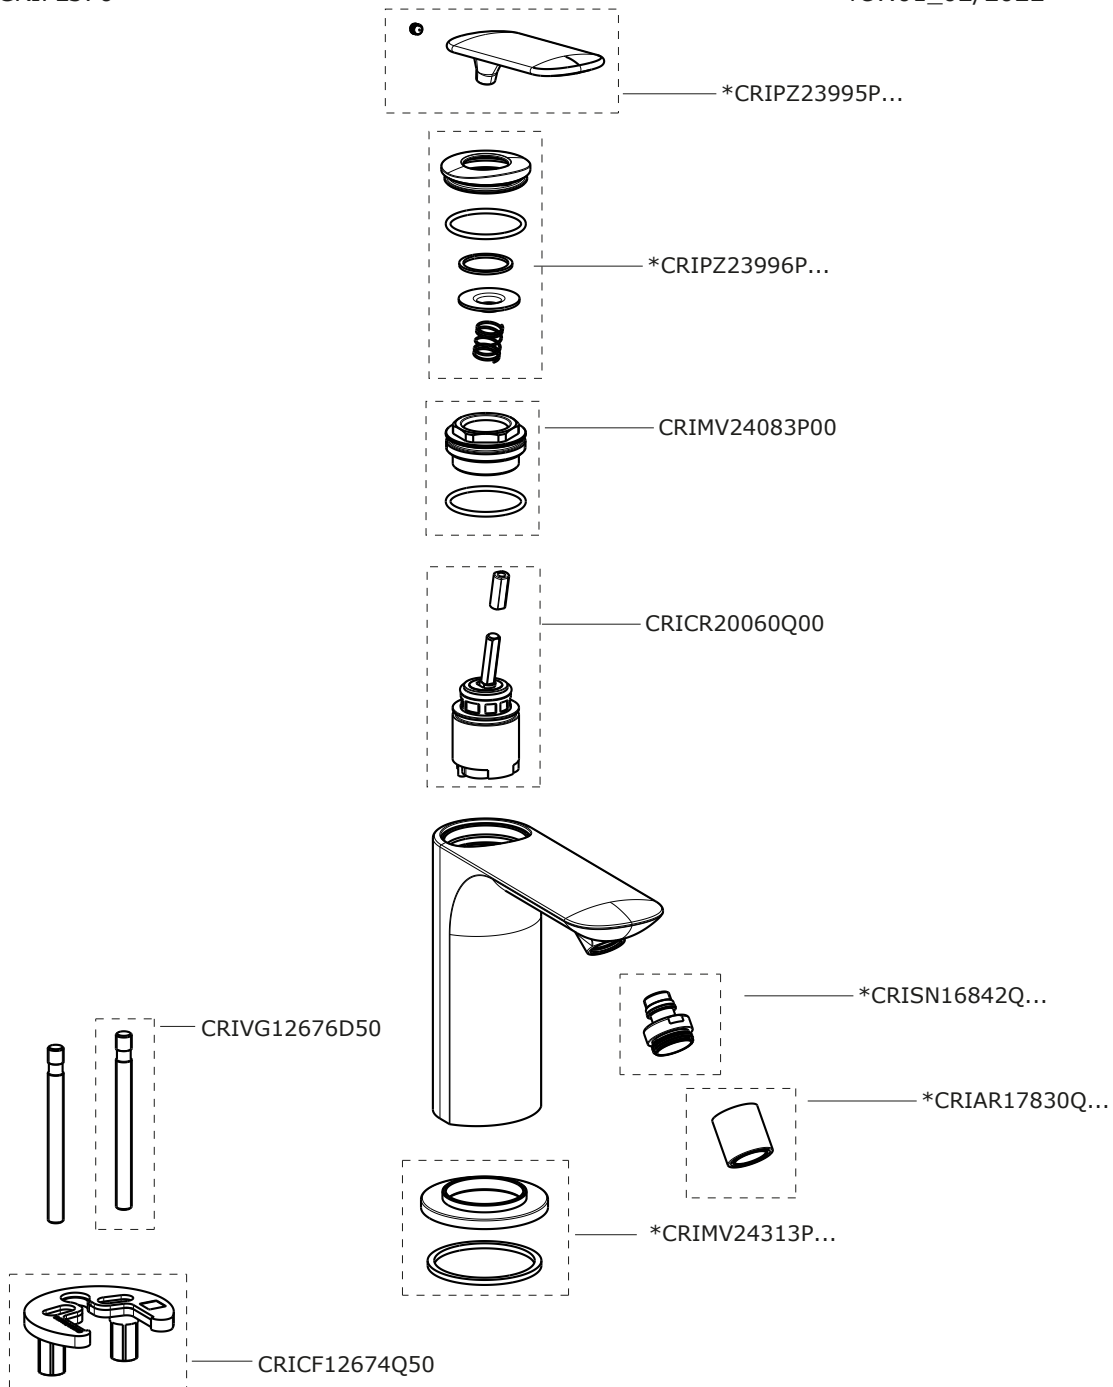

FOIL

CRIFL370

SCHEDA RICAMBI | SPARE PARTS SHEET

rev.01_02/2022

NOTE | NOTES

* completare con codice finitura | complete with finishing code