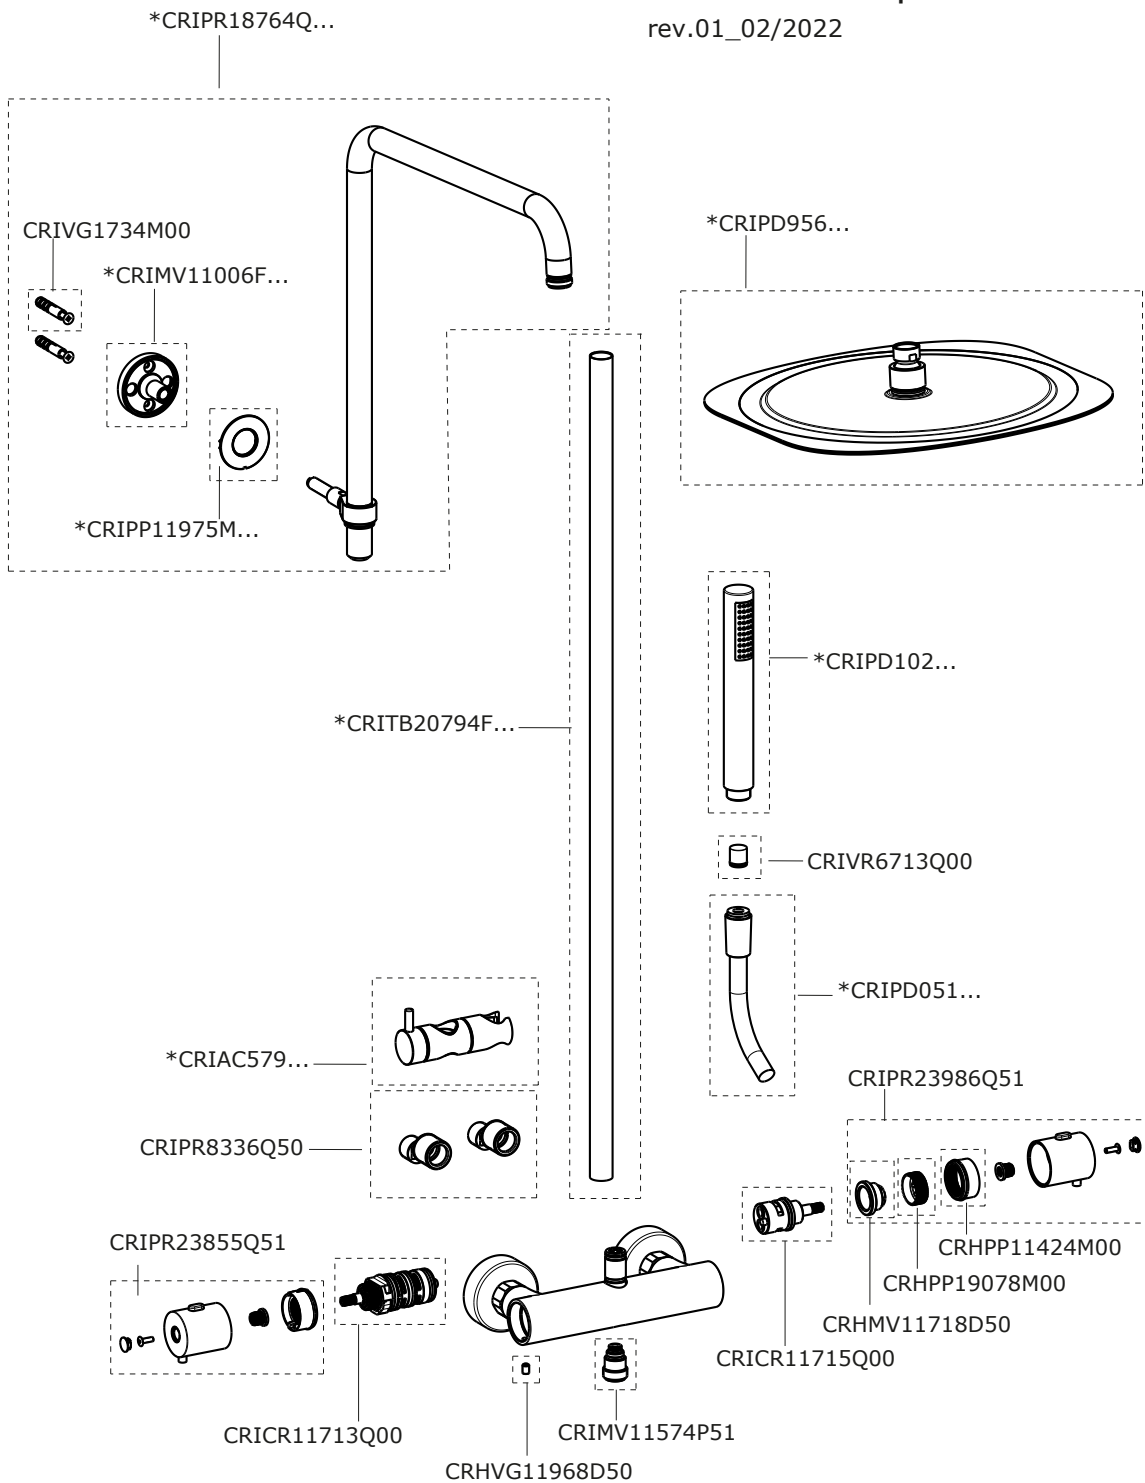

FOIL

CRIFL486

SCHEDA RICAMBI | SPARE PARTS SHEET

rev.01_02/2022

NOTE | NOTES

* completare con codice finitura | complete with finishing code