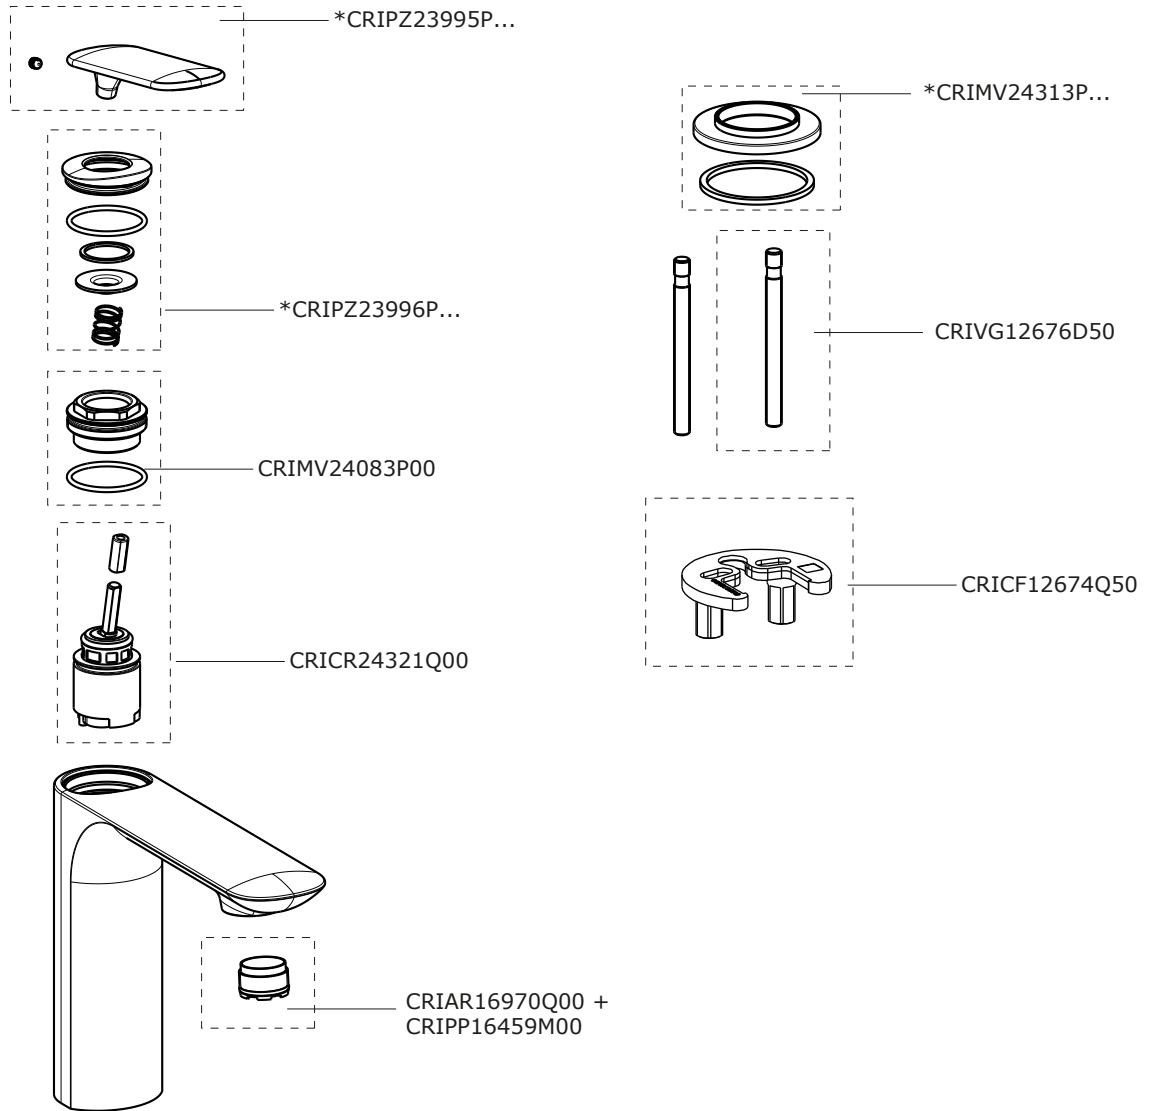

FOIL

CRIFL920

SCHEDA RICAMBI | SPARE PARTS SHEET

rev.01_02/2022

NOTE | NOTES

* completare con codice finitura | complete with finishing code