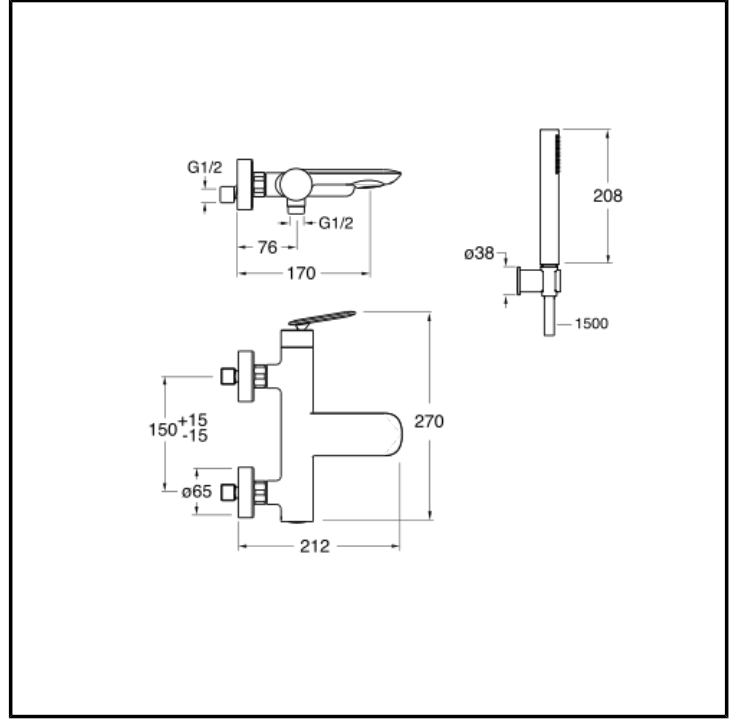

# CRIFL100

Single-control wall-mount external mixer for bathtub, with manual mixing, automatic diverter with 2 outlets, delivery spout length 170 mm, anti-scale mini showerhead, fixed support and long-life hose \*\*\*\*