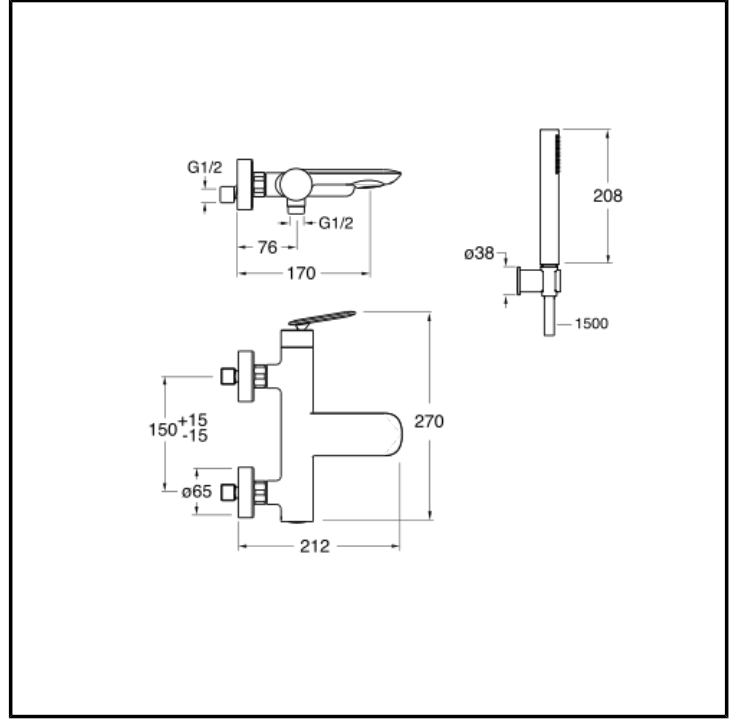

CRIFL100

Single-control wall-mount external mixer for bathtub, with manual mixing, automatic diverter with 2 outlets, delivery spout length 170 mm, anti-scale mini showerhead, fixed support and long-life hose ****