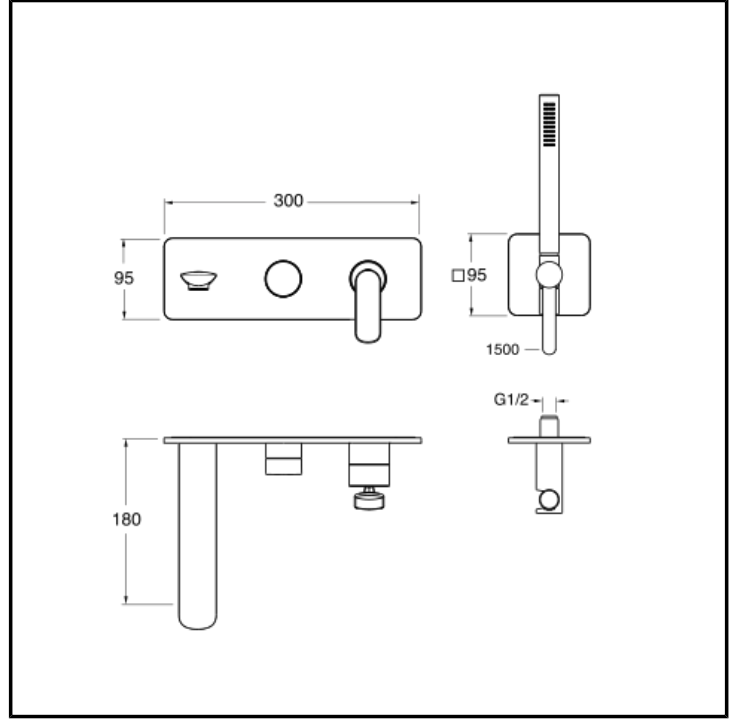

CRIFL102

Single-control wall-mount external set for bathtub, metal plate, with manual mixing, diverter with 2 outlets, delivery spout length 170 mm, anti-scale mini showerhead, fixed support, water outlet and long-life hose ****. For completion with recessed