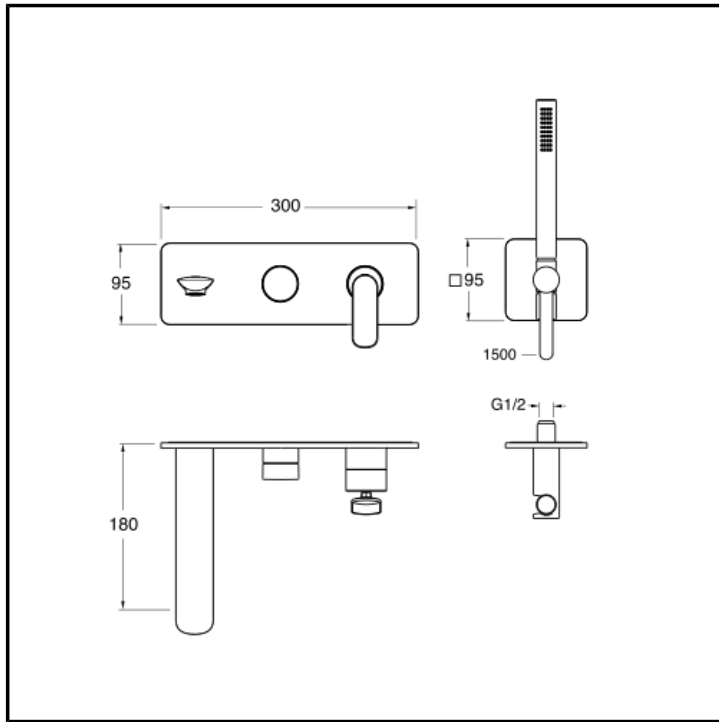

# CRIFL103

Single-control wall-mount external set for bathtub, metal plate, with manual mixing, diverter with 3 outlets, delivery spout length 180 mm, anti-scale mini showerhead, fixed support, water outlet and long-life hose \*\*\*\*. For completion with recessed