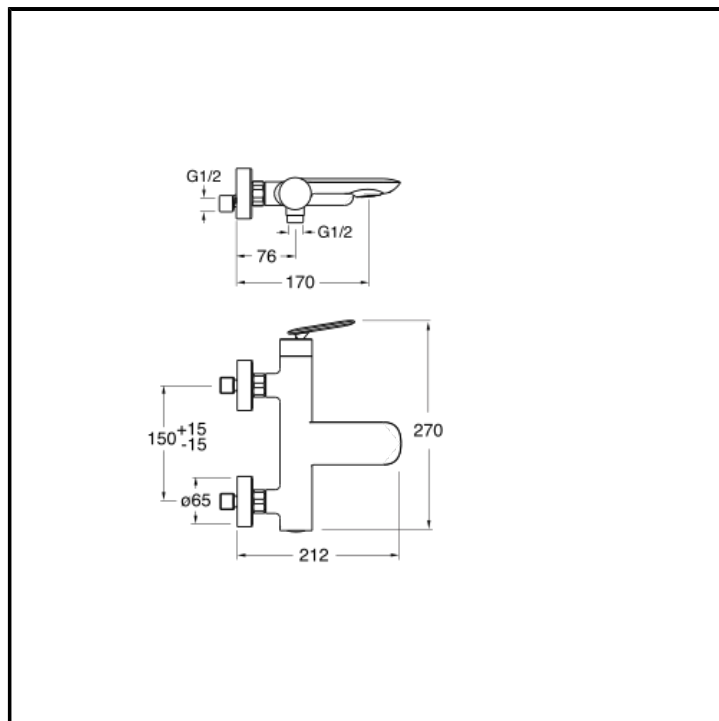

Single-control wall-mount external mixer for bathtub, with manual mixing, automatic diverter with 2 outlets, delivery spout length 170 mm

FINISHINGS

 Chrome	 Polished black chrome
 Brushed black chrome	 PVD polished gold brass
 PVD brushed gold brass	 Brushed metallic
 Black matt	 PVD polished rose gold
 PVD brushed rose gold	