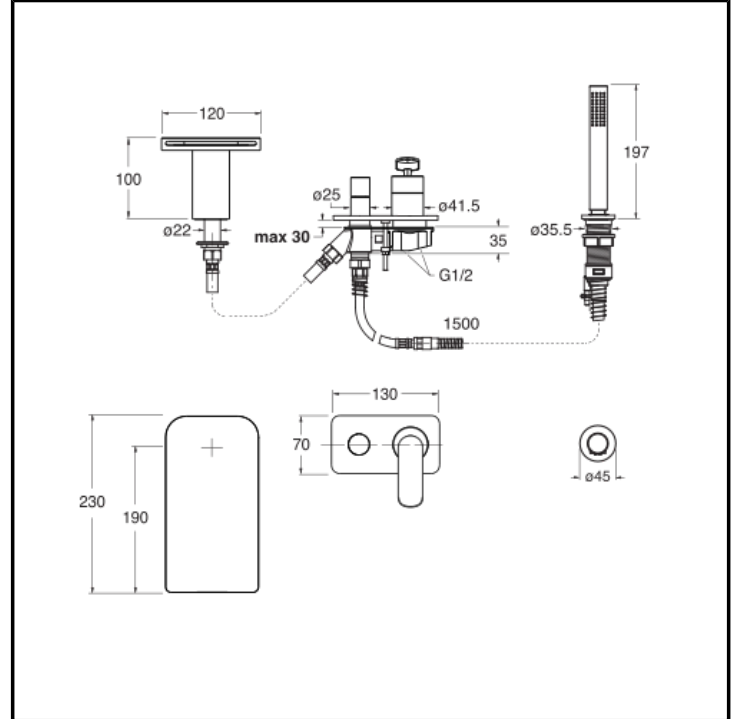

CRIFL181

Inspectable single-control countertop mixer for bathtub edge, with manual mixing, automatic diverter with 2 outlets, "waterfall" effect delivery spout, detachable anti-scale mini showerhead and FOLLOW ME device ***