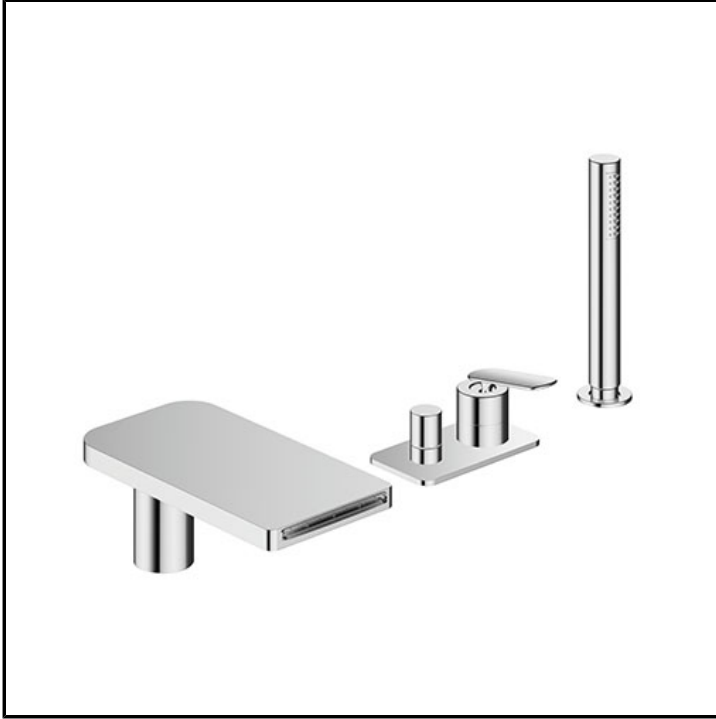

CRIFL181

Inspectable single-control countertop mixer for bathtub edge, with manual mixing, automatic diverter with 2 outlets, "waterfall" effect delivery spout, detachable anti-scale mini showerhead and FOLLOW ME device ***

FINISHINGS

 Chrome	 Polished black chrome
 Brushed black chrome	 PVD polished gold brass
 PVD brushed gold brass	 Brushed metallic
 Black matt	 PVD polished rose gold
 PVD brushed rose gold	

INSTALLATION

- Tub edge

ENVIRONMENT

- Bathroom