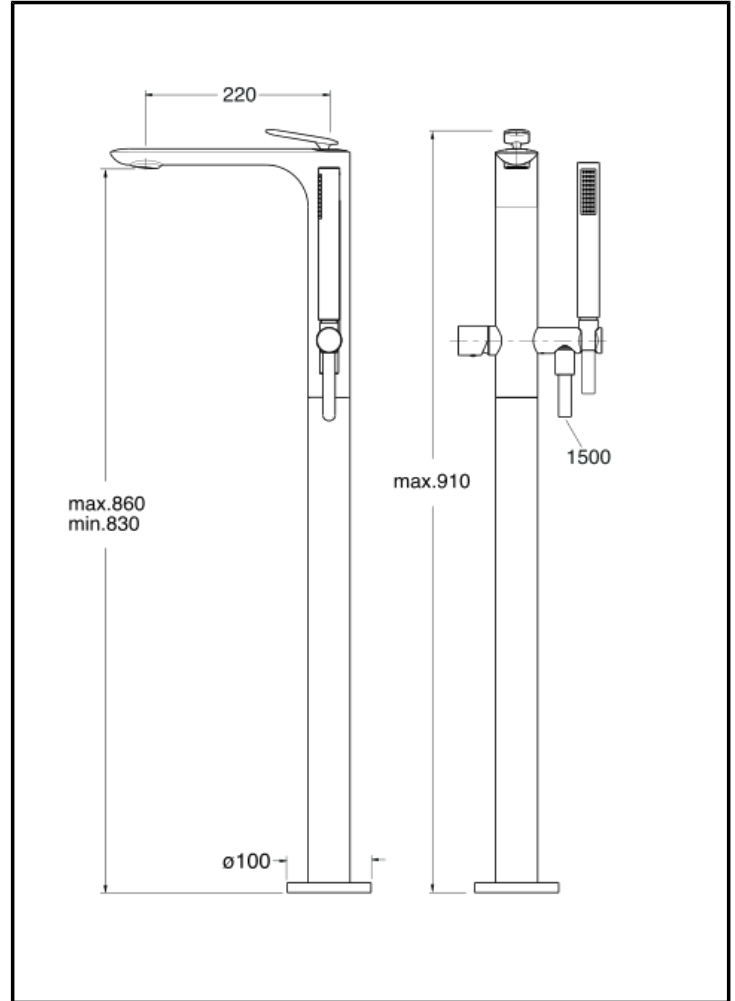

CRIFL189

Single-control floor-standing external set for bathtub, with manual mixing, delivery spout, anti-scale mini showerhead with independent manual mixing and long-life hose ****. For completion with recessed part CRICS290