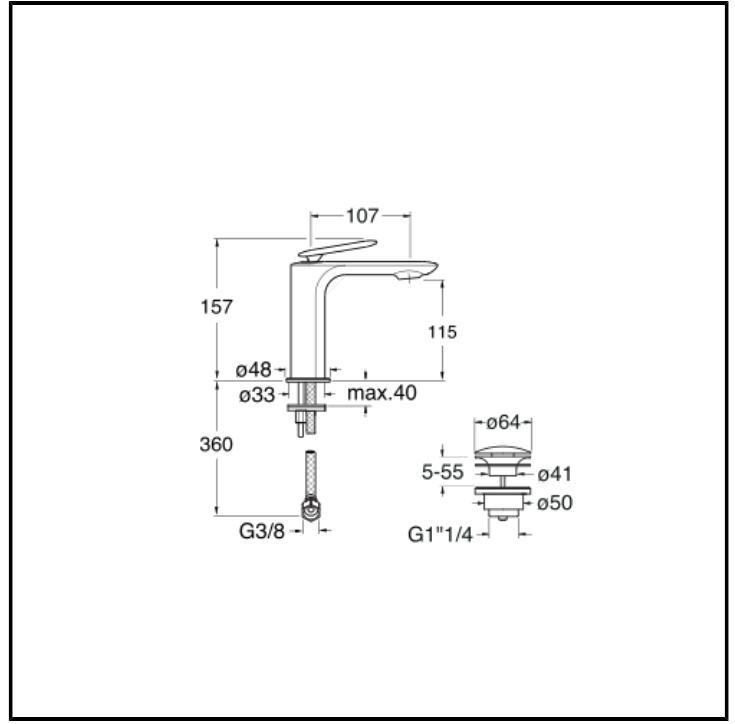

CRIFL220

Regular single-control countertop mixer for single-hole Washbasin, with manual mixing and 1" 1/4 U&D* drain

FINISHINGS

 Chrome	 Polished black chrome
 Brushed black chrome	 PVD polished gold brass
 PVD brushed gold brass	 Brushed metallic
 Black matt	 PVD polished rose gold
 PVD brushed rose gold	