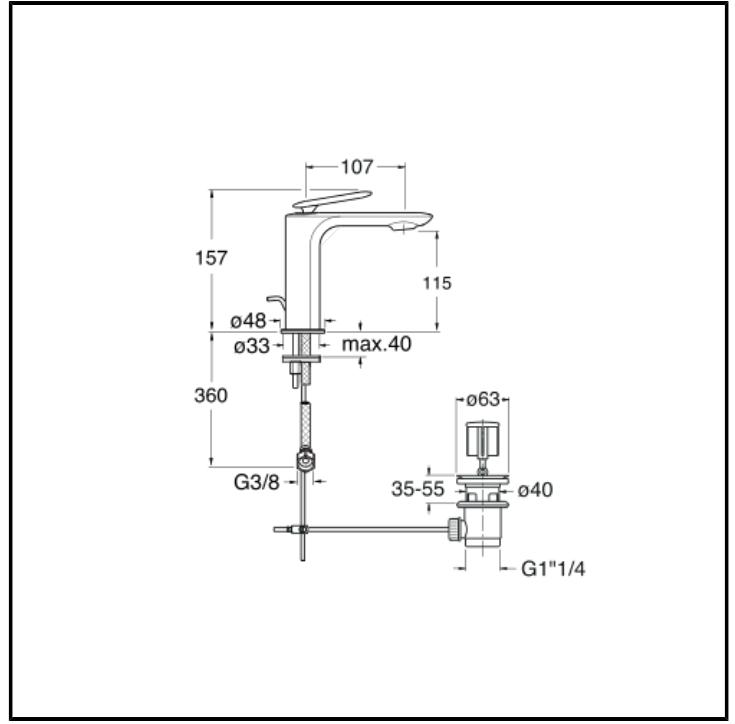

Regular single-control countertop mixer for single-hole Washbasin, with manual mixing and 1" 1/4 drain with stem and pull-rod