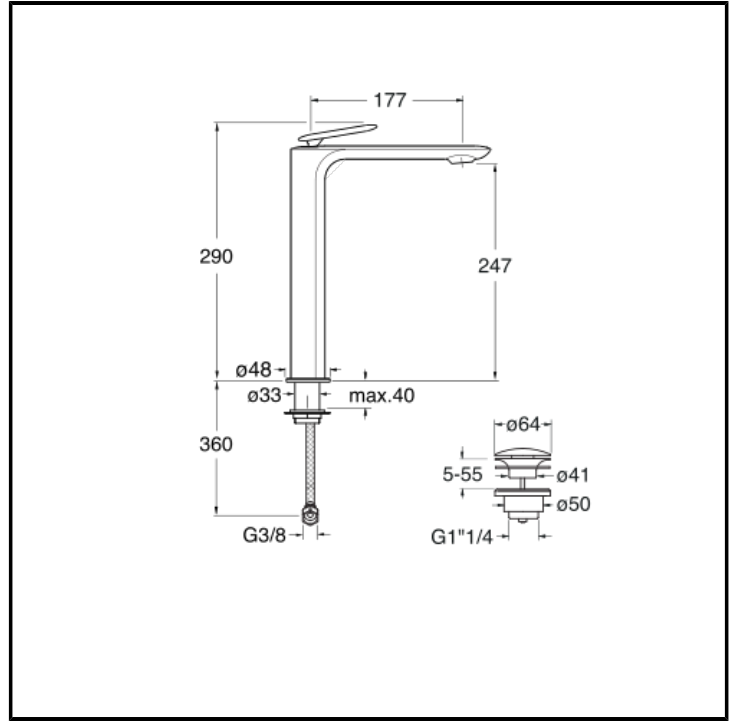

Tall single-control countertop mixer for single-hole Washbasin, with manual mixing and 1" 1/4 U&D* drain

FINISHINGS

 Chrome	 Polished black chrome
 Brushed black chrome	 PVD polished gold brass
 PVD brushed gold brass	 Brushed metallic
 Black matt	 PVD polished rose gold
 PVD brushed rose gold	