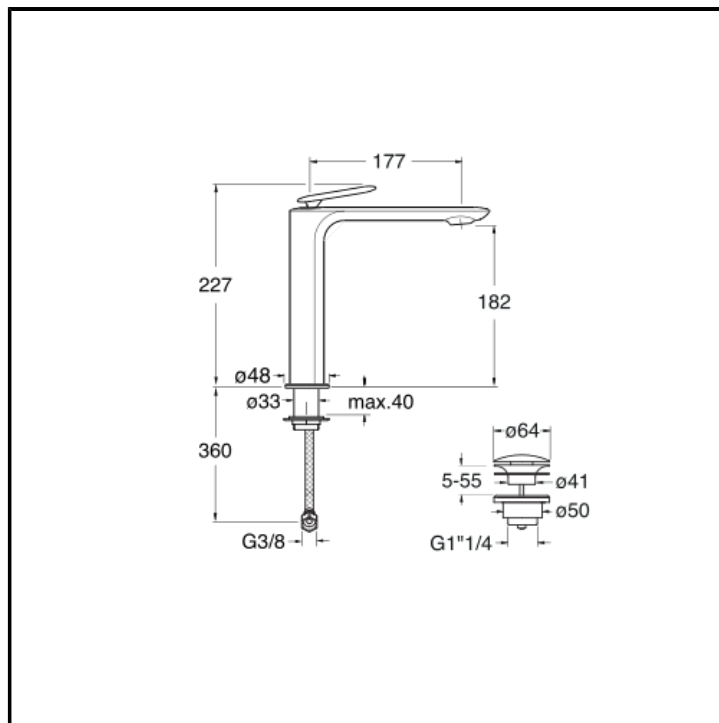

CRIFL227

Medium single-control countertop mixer for single-hole Washbasin, with manual mixing and 1" 1/4 U&D* drain

FINISHINGS

 Chrome	 Polished black chrome
 Brushed black chrome	 PVD polished gold brass
 PVD brushed gold brass	 Brushed metallic
 Black matt	 PVD polished rose gold
 PVD brushed rose gold	