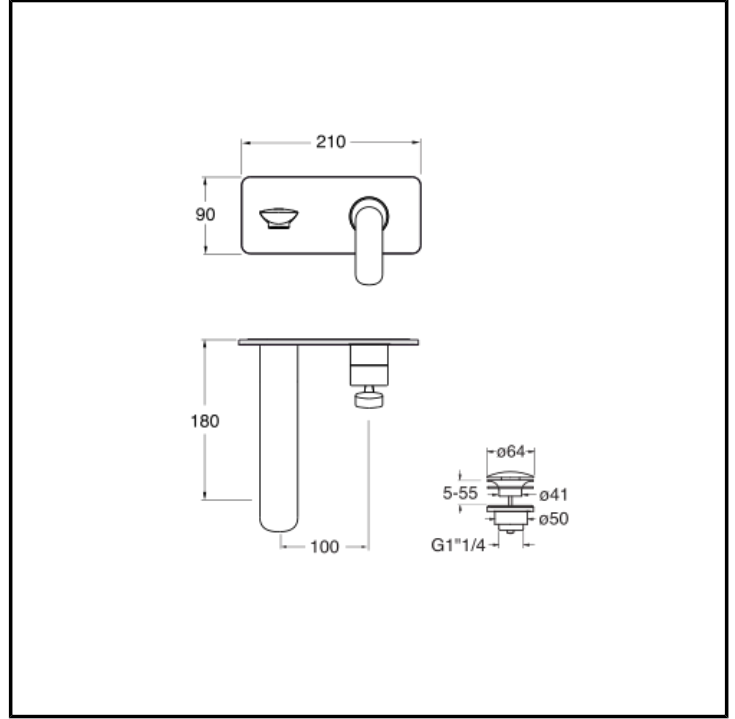

CRIFL256

Regular single-control wall-mount external set for Washbasin, metal plate, with manual mixing and 1" 1/4 U&D* drain. Spout length 180 mm. For completion with recessed part CRICS200 (RH) / CRICS201 (LH)