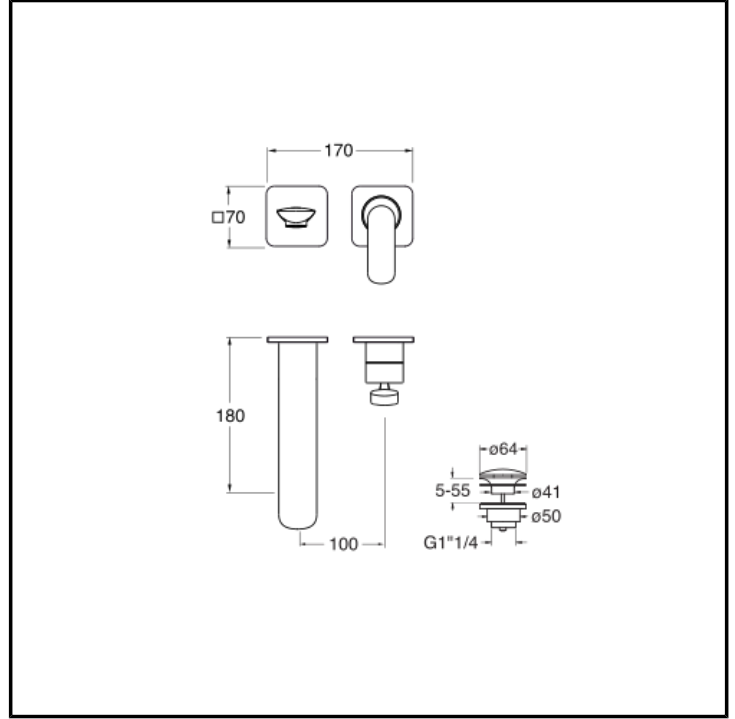

Regular single-control wall-mount external set for 2-hole Washbasin, with manual mixing and 1" 1/4 U&D* drain. Spout length 180 mm. For completion with recessed part CRICS200 (RH) / CRICS201 (LH)

FINISHINGS