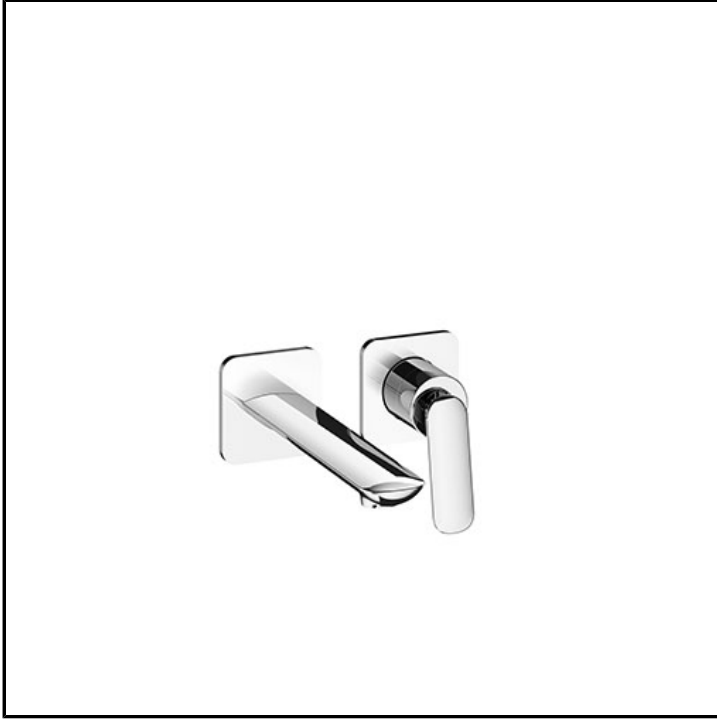

Regular single-control wall-mount external set for 2-hole Washbasin, with manual mixing and 1" 1/4 U&D* drain. Spout length 180 mm. For completion with recessed part CRICS200 (RH) / CRICS201 (LH)

FINISHINGS

 Chrome	 Polished black chrome
 Brushed black chrome	 PVD polished gold brass
 PVD brushed gold brass	 Brushed metallic
 Black matt	 PVD polished rose gold
 PVD brushed rose gold	

INSTALLATION

- Wall

ENVIRONMENT