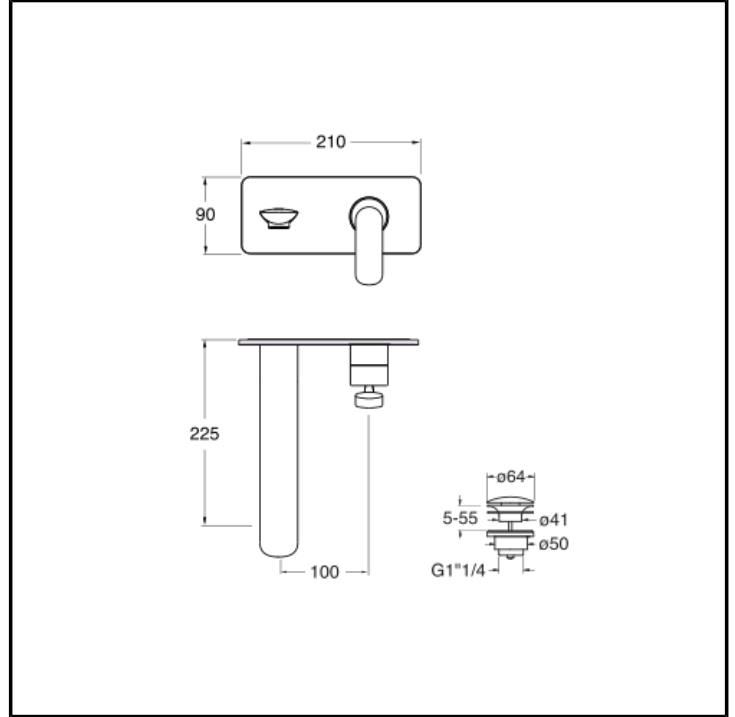

CRIFL258

Large single-control wall-mount external set for Washbasin, metal plate, with manual mixing and 1" 1/4 U&D* drain. Spout length 225 mm. For completion with recessed part CRICS200 (RH) / CRICS201 (LH)