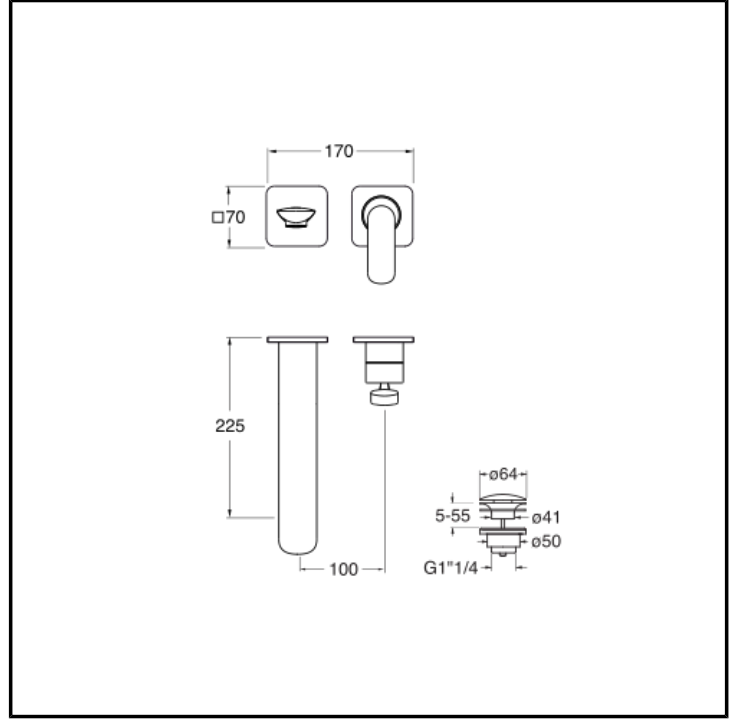

CRIFL259

Large single-control wall-mount external set for 2-hole Washbasin, with manual mixing and 1" 1/4 U&D* drain. Spout length 225 mm. For completion with recessed part CRICS200 (RH) / CRICS201 (LH)