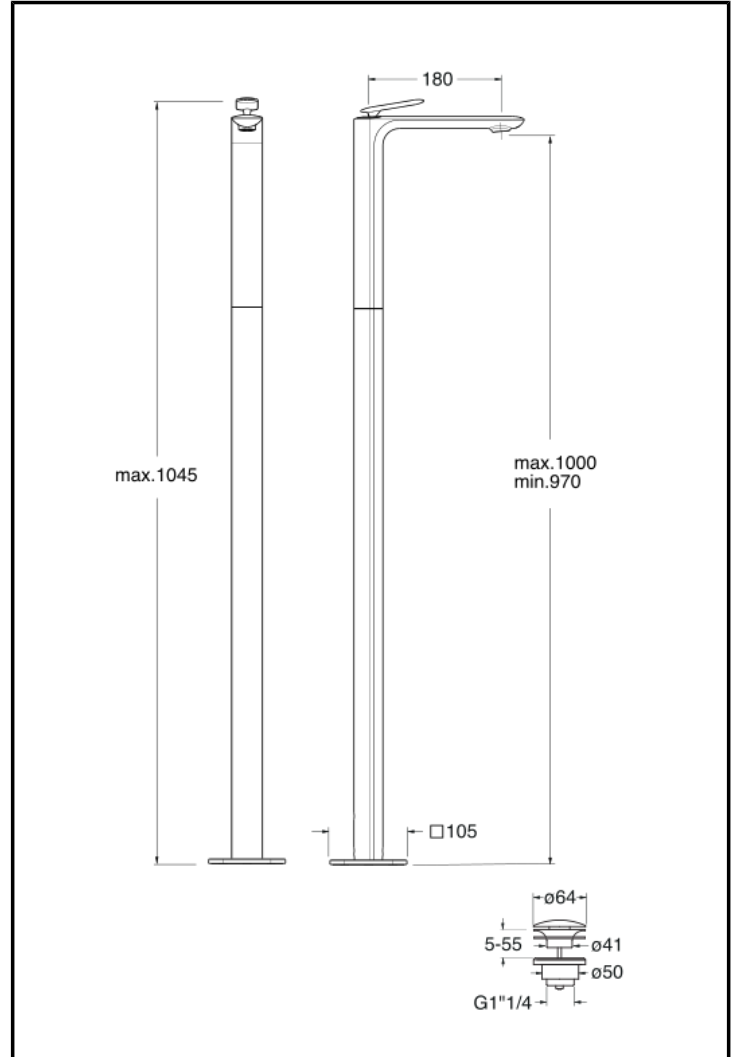

CRIFL290

Single-control floor-standing external set for single-hole Washbasin, with manual mixing and 1" 1/4 U&D* drain. For completion with recessed part CRICS290

FINISHINGS

INSTALLATION

- Floor

ENVIRONMENT