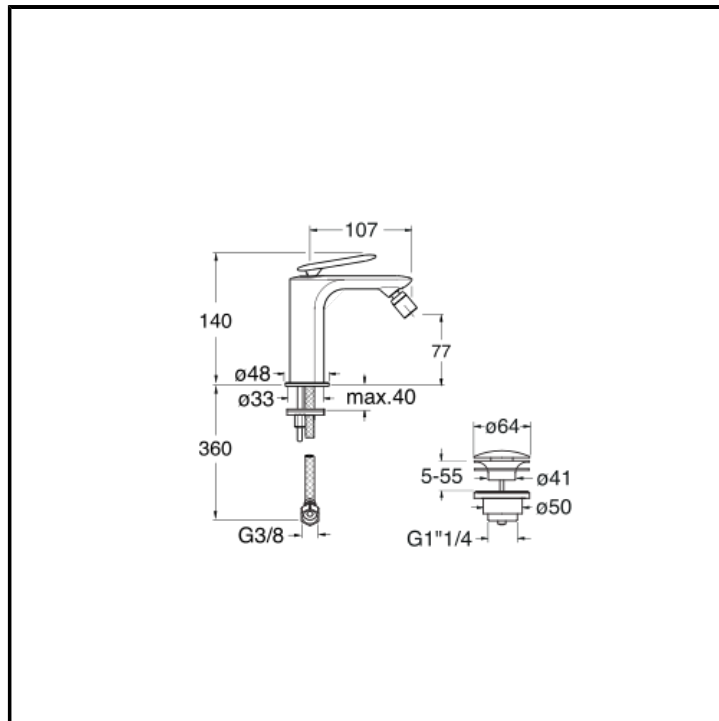

CRIFL320

Single-control countertop mixer for single-hole Bidet, with manual mixing and 1" 1/4 U&D* drain

FINISHINGS

 Chrome	 Polished black chrome
 Brushed black chrome	 PVD polished gold brass
 PVD brushed gold brass	 Brushed metallic
 Black matt	 PVD polished rose gold
 PVD brushed rose gold	