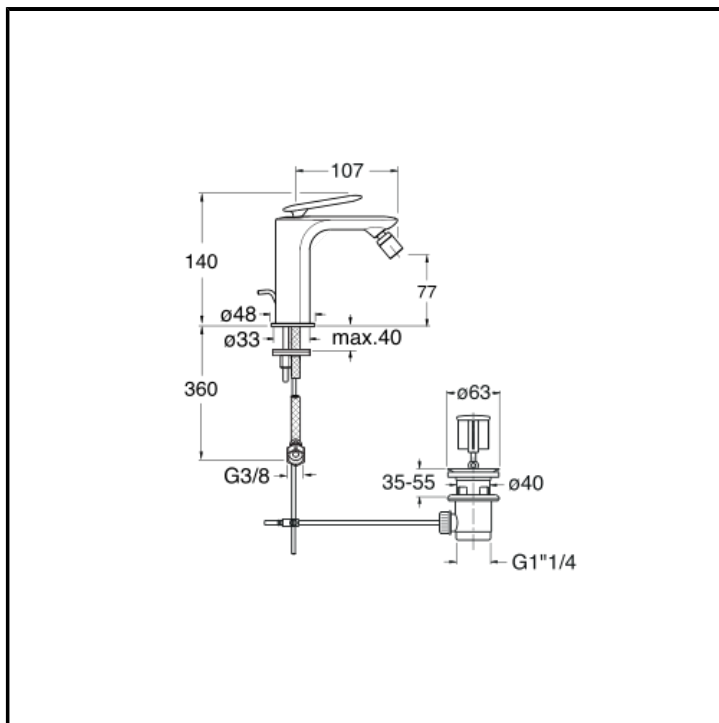

Single-control countertop mixer for single-hole Bidet, with manual mixing and 1" 1/4 drain with stem and pull-rod

FINISHINGS

| | |
|---|---|
|  Chrome |  Polished black chrome |
|  Brushed black chrome |  PVD polished gold brass |
|  PVD brushed gold brass |  Brushed metallic |
|  Black matt |  PVD polished rose gold |
|  PVD brushed rose gold | |