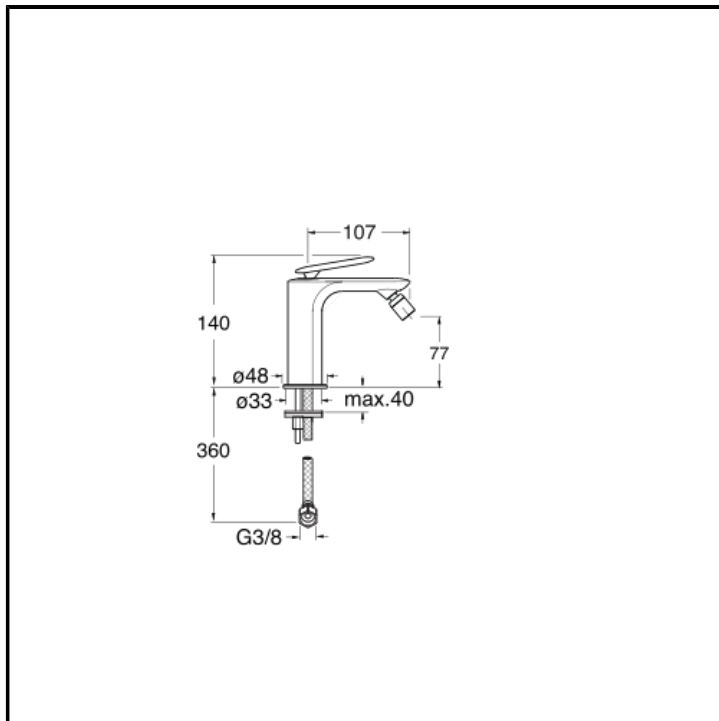

# CRIFL370

Single-control countertop mixer for single-hole Bidet, with manual mixing, without drain