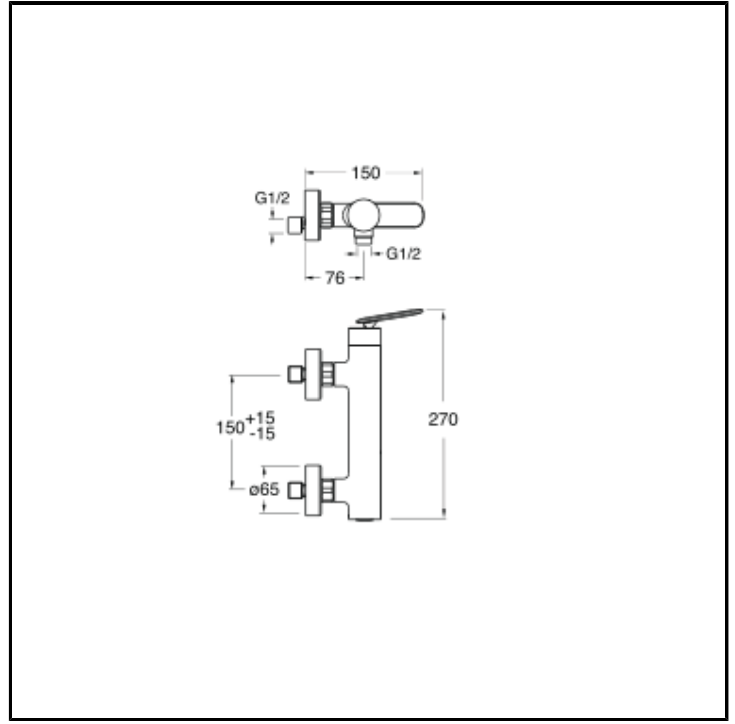

CRIFL401

Single-control wall-mount external mixer for shower, with manual mixing

FINISHINGS

 Chrome	 Polished black chrome
 Brushed black chrome	 PVD polished gold brass
 PVD brushed gold brass	 Brushed metallic
 Black matt	 PVD polished rose gold
 PVD brushed rose gold	