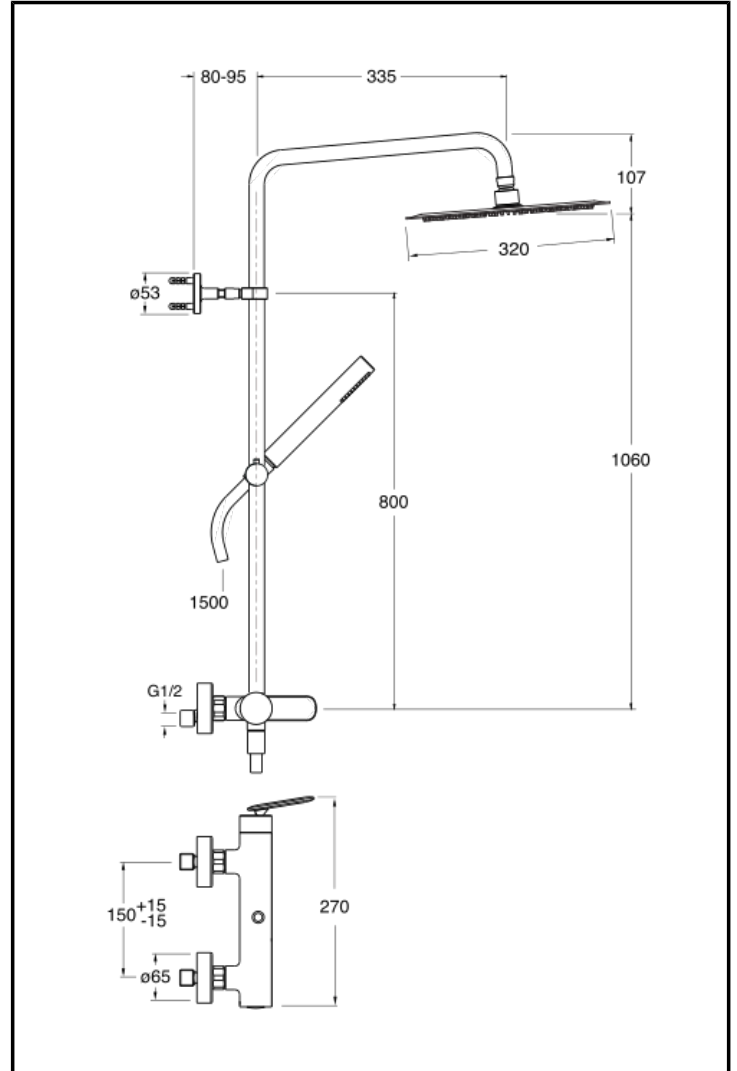

# CRIFL409

Wall-mount shower column, with manual mixing, automatic diverter with 2 outlets, 320 x 320 mm square SANDWICH SPECIAL\*\*\* rain effect showerhead, adjustable arm, anti-scale mini showerhead, sliding support and long-life hose \*\*\*\*

## INSTALLATION

- Wall