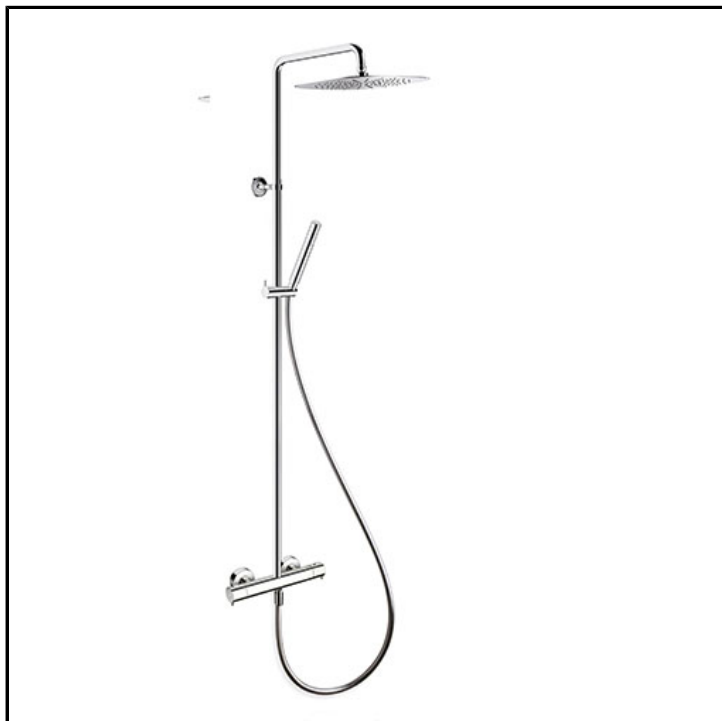

CRIFL486

Wall-mount shower column, with thermostatic mixing, diverter with 2 outlets, 320 x 320 mm square SANDWICH SPECIAL*** rain effect showerhead, adjustable arm, anti-scale mini showerhead, sliding support and long-life hose ****