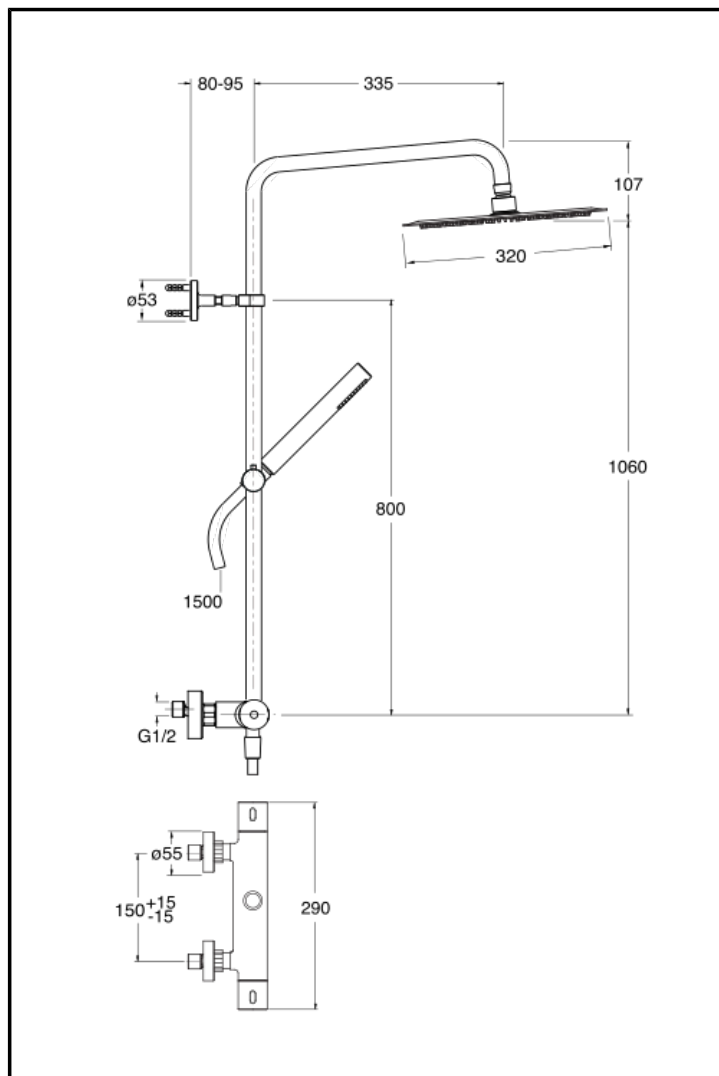

CRIFL486

Wall-mount shower column, with thermostatic mixing, diverter with 2 outlets, 320 x 320 mm square SANDWICH SPECIAL*** rain effect showerhead, adjustable arm, anti-scale mini showerhead, sliding support and long-life hose ****