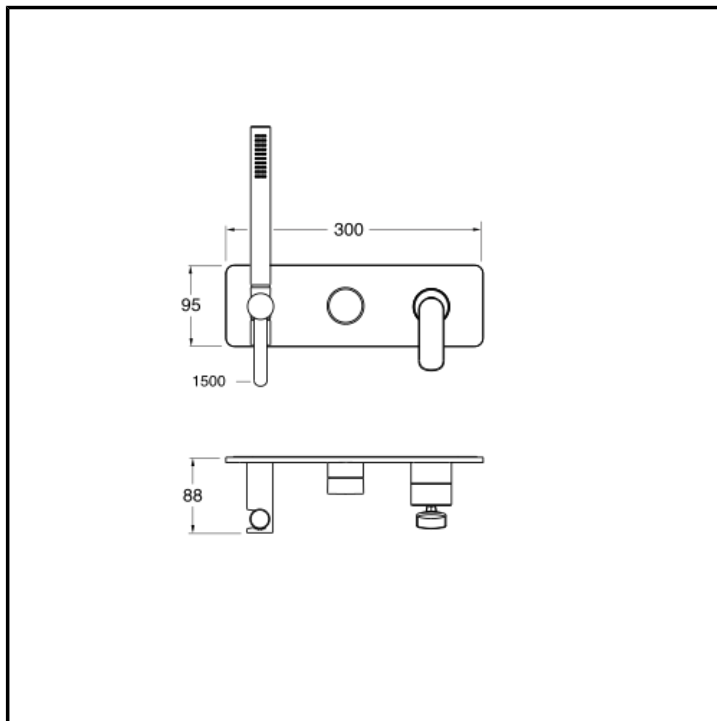

CRIFL602

Single-control wall-mount external set for shower/bathtub, metal plate, with manual mixing, diverter with 2 outlets, anti-scale mini showerhead, fixed support, water outlet and long-life hose ****. For completion with recessed part CRICS100 (RH) / CR