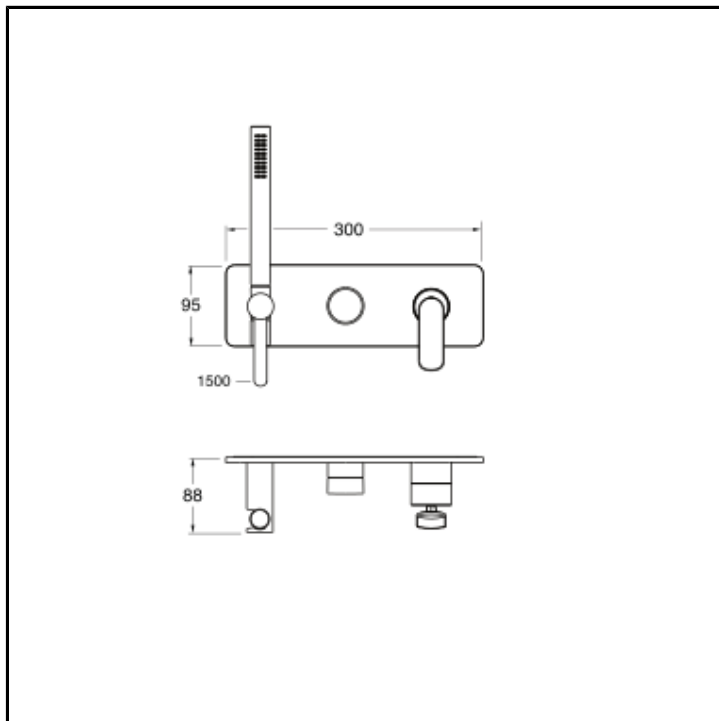

# CRIFL603

Single-control wall-mount external set for shower/bathtub, metal plate, with manual mixing, diverter with 3 outlets, anti-scale mini showerhead, fixed support, water outlet and long-life hose \*\*\*\*. For completion with recessed part CRICS100 (RH) / CR