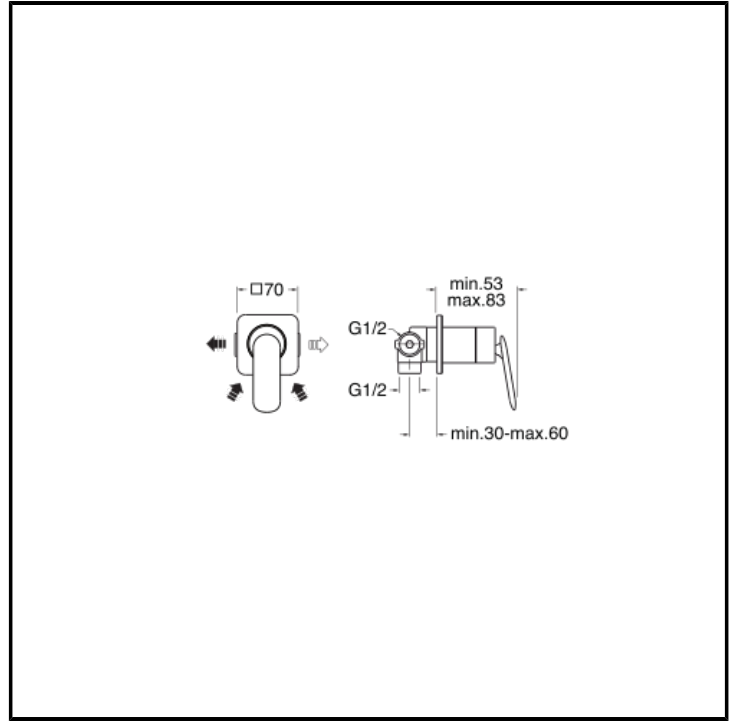

# CRIFL638

Single-control wall-mount countertop mixer for shower, curved metal plate, with manual mixing, complete with recessed part