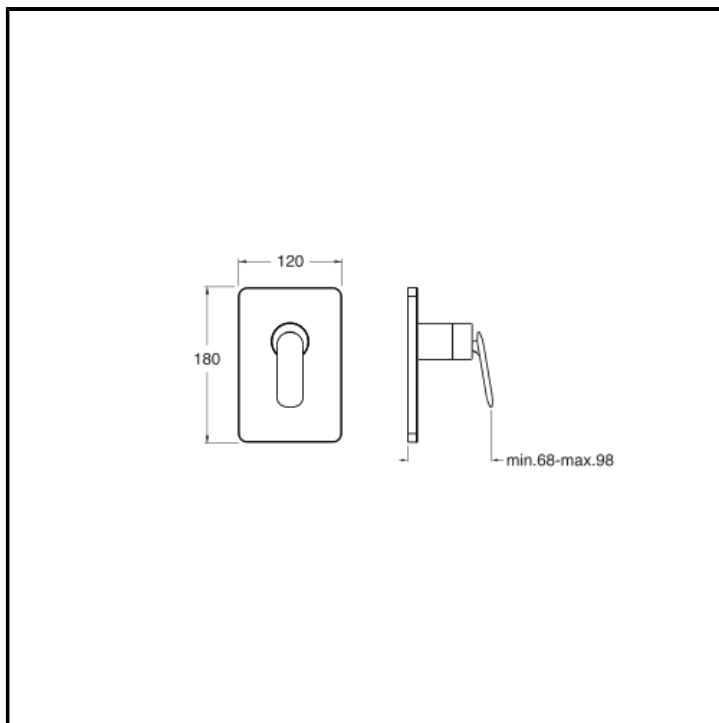

CRIFL686

Single-control wall-mount external set for shower, metal plate, with manual mixing. For completion with recessed part CRICS535

FINISHINGS

 Chrome	 Polished black chrome
 Brushed black chrome	 PVD polished gold brass
 PVD brushed gold brass	 Brushed metallic
 Black matt	 PVD polished rose gold
 PVD brushed rose gold	