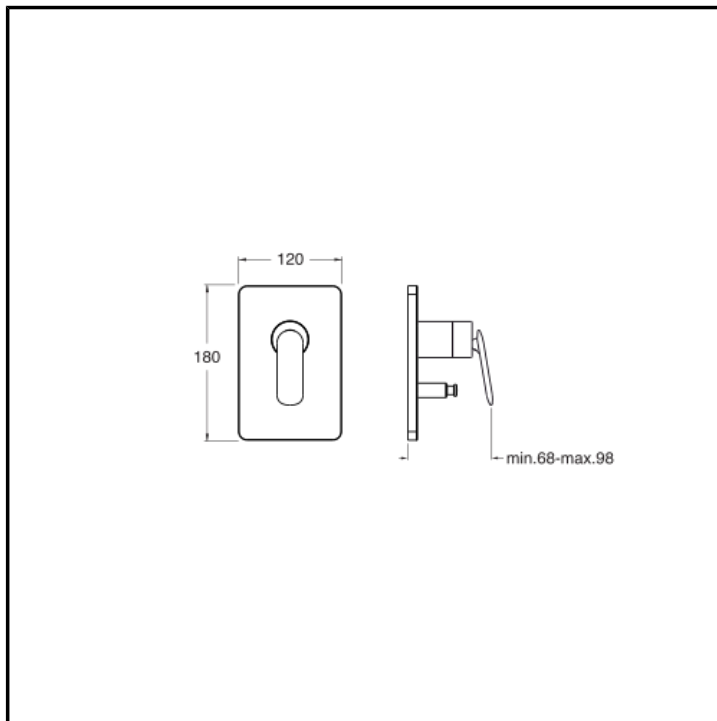

# CRIFL689

Single-control wall-mount external set for shower/bathtub, metal plate, with manual mixing, automatic diverter with 2 outlets. For completion with recessed part CRICS535