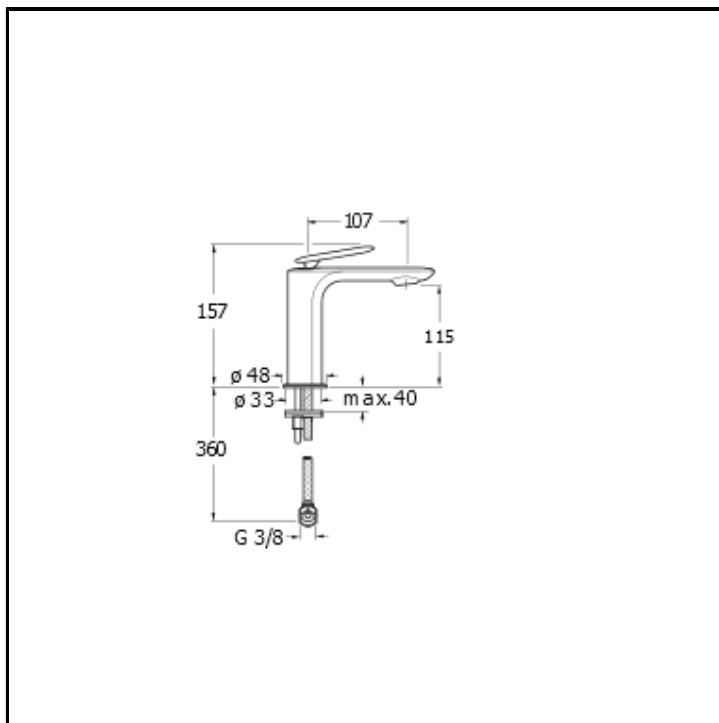

CRIFL920

Regular single-control countertop mixer for single-hole Washbasin, with manual mixing, without drain

FINISHINGS

Chrome

INSTALLATION

- Top

ENVIRONMENT

- Bathroom