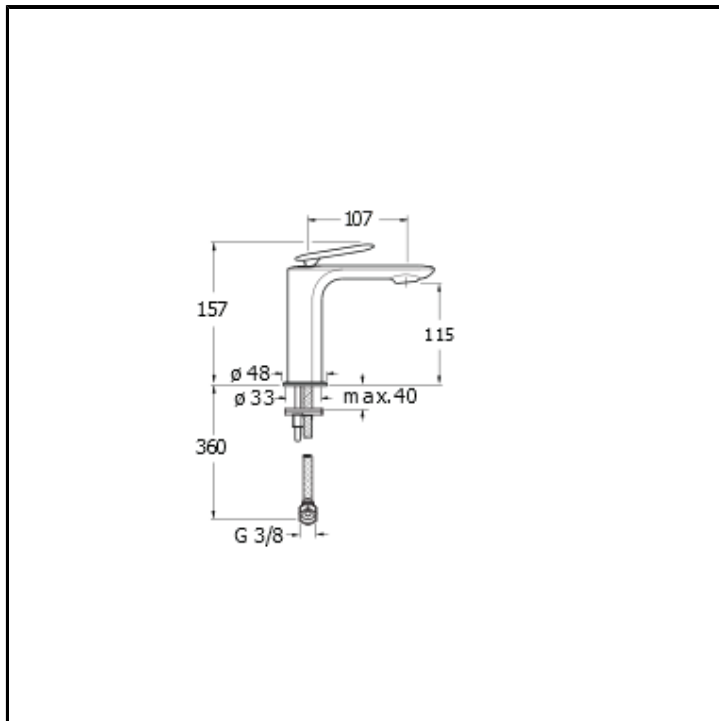

CRIFL920

Regular single-control countertop mixer for single-hole Washbasin, with manual mixing, without drain

FINISHINGS

Chrome

INSTALLATION

- Top

ENVIRONMENT

- Bathroom