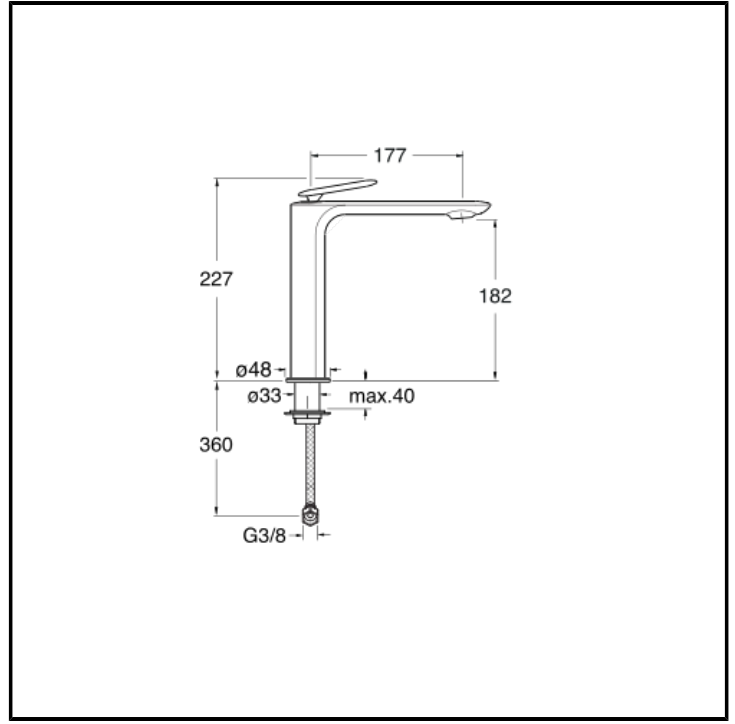

CRIFL927

Medium single-control countertop mixer for single-hole Washbasin, with manual mixing, without drain

FINISHINGS

Chrome

INSTALLATION

- Top

ENVIRONMENT

- Bathroom