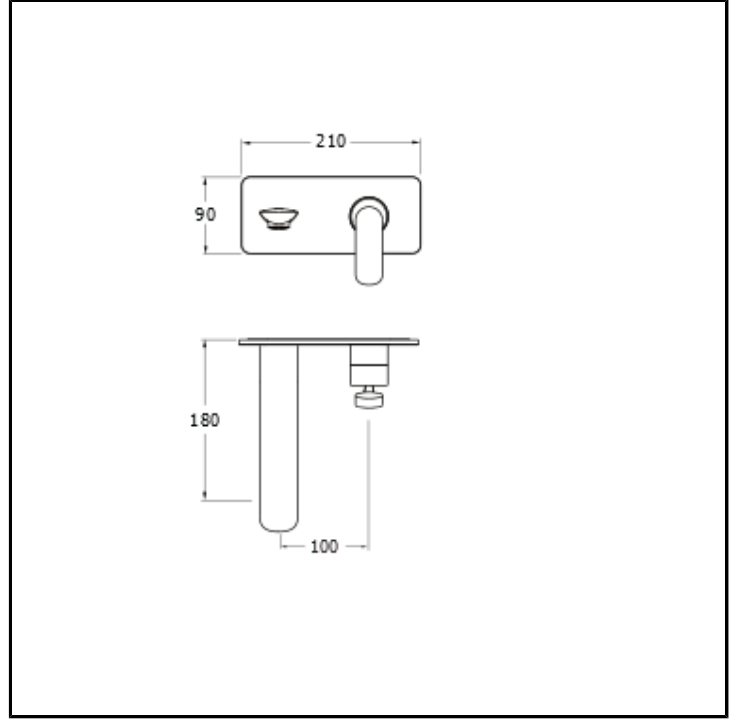

# CRIFL956

Regular single-control wall-mount external set for Washbasin, metal plate, with manual mixing, without drain. Spout length 180 mm. For completion with recessed part CRICS200 (RH) / CRICS201 (LH)