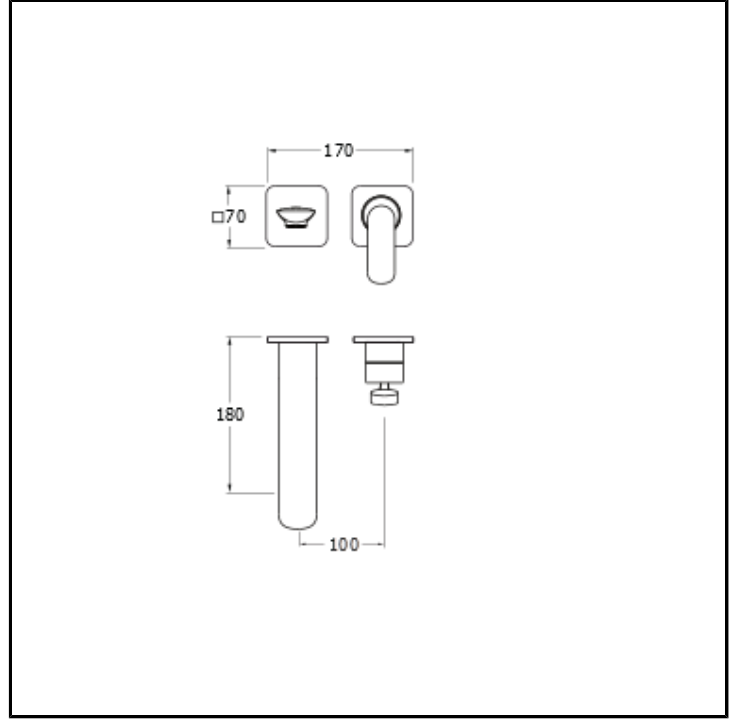

CRIFL957

Regular single-control wall-mount external set for 2-hole Washbasin, with manual mixing, without drain. Spout length 180 mm. For completion with recessed part CRICS200 (RH) / CRICS201 (LH)

FINISHINGS