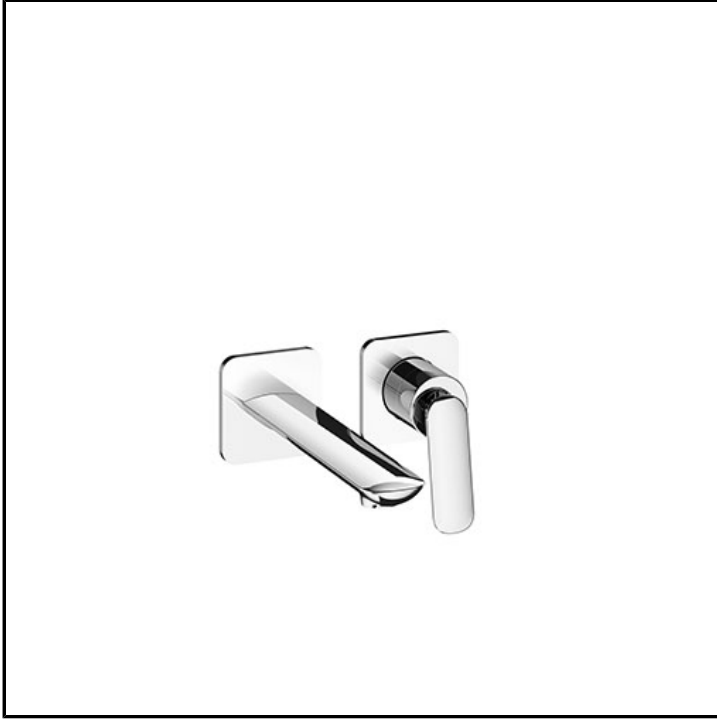

CRIFL957

Regular single-control wall-mount external set for 2-hole Washbasin, with manual mixing, without drain. Spout length 180 mm. For completion with recessed part CRICS200 (RH) / CRICS201 (LH)

FINISHINGS

Chrome

INSTALLATION

- Wall

ENVIRONMENT

- Bathroom