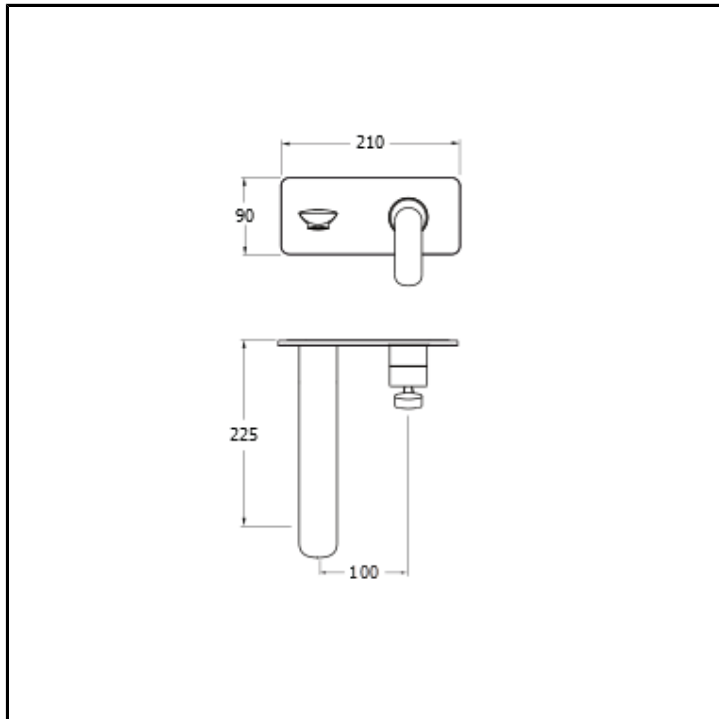

# CRIFL958

Large single-control wall-mount external set for Washbasin, metal plate, with manual mixing, without drain. Spout length 225 mm. For completion with recessed part CRICS200 (RH) / CRICS201 (LH)