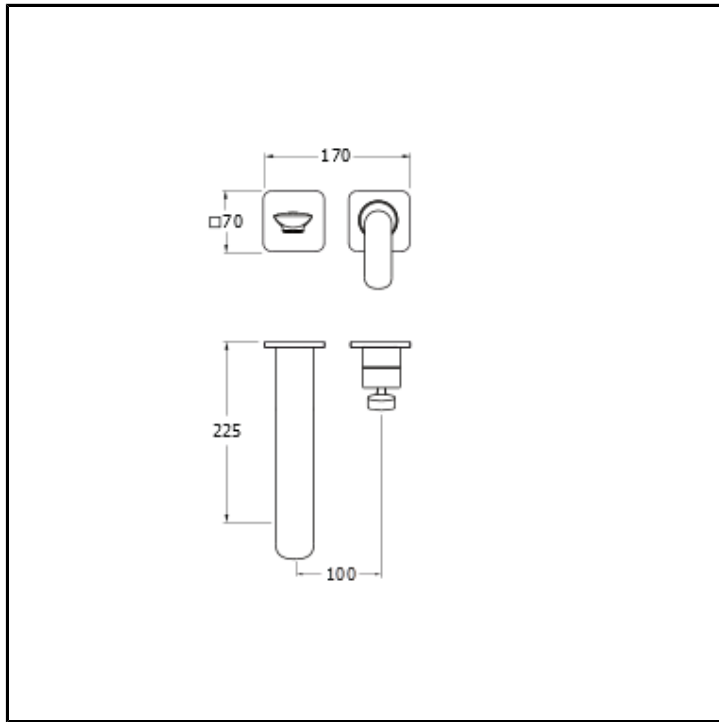

# CRIFL959

Large single-control wall-mount external set for 2-hole Washbasin, with manual mixing, without drain. Spout length 225 mm. For completion with recessed part CRICS200 (RH) / CRICS201 (LH)