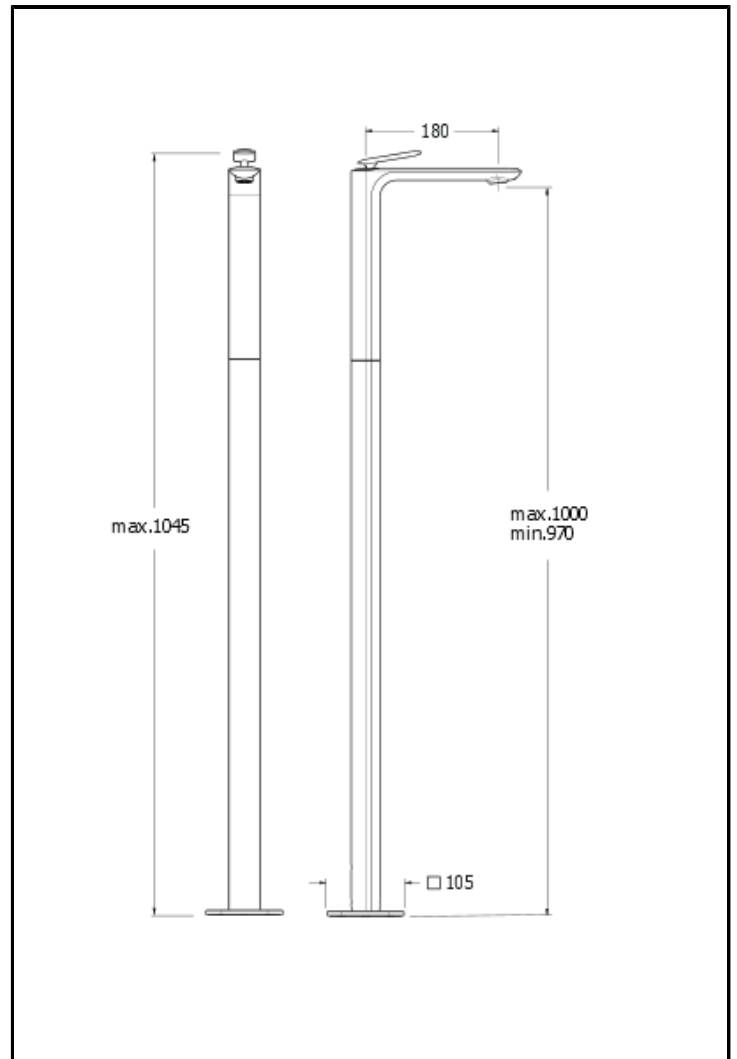

CRIFL990

Single-control floor-standing external set for single-hole Washbasin, with manual mixing, without drain. For completion with recessed part CRICS290

FINISHINGS

Chrome

INSTALLATION

- Floor

ENVIRONMENT