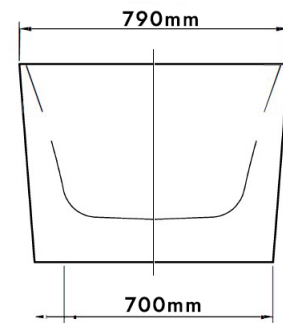

ELEMO

Full Acrylic Bathtubs freestanding
Reinforced by Fiberglass.

Specifications

Brand :	ANTOFI	
Factory :	Aqualax	
Product Code :	ATF-ELE-2563-WH	
Finish / Colour :	WHITE	
Material :	Full Acrylic + Fiberglass	
Drain included :	YES	
Size:	W X D X H	170 X 79 X 58 cm
Weight (KG)	58kg	
Bath Tub Capacity	235L	
Leg Set Required	NOT REQUIRED	
Waste	INCLUDED	
With Or Without Overflow	WITH OVERFLOW	

Drawing

Lifestyle Image