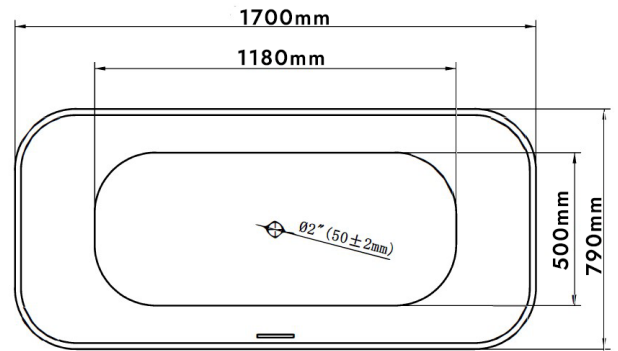

ELEMO

Full Acrylic Bathtubs freestanding
Reinforced by Fiberglass.

Specifications

Brand :	ANTOFI	
Factory :	Aqualax	
Product Code :	ATF-ELE-2563-WH	
Finish / Colour :	WHITE	
Material :	Full Acrylic + Fiberglass	
Drain included :	YES	
Size:	W X D X H	170 X 79 X 58 cm
Weight (KG)	58kg	
Bath Tub Capacity	235L	
Leg Set Required	NOT REQUIRED	
Waste	INCLUDED	
With Or Without Overflow	WITH OVERFLOW	

Drawing

Lifestyle Image

FREESTANDING BATHTUB - INSTALLATION GUIDE