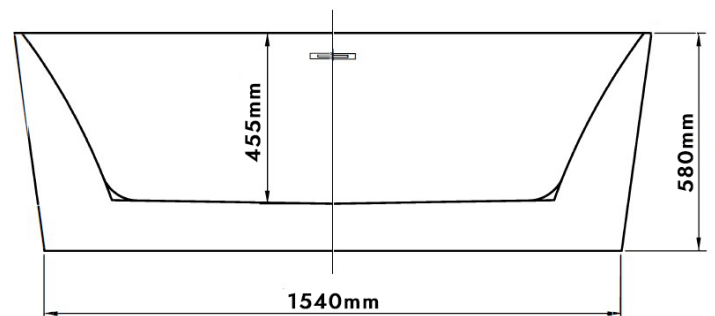

ELEMO

Full Acrylic Bathtubs freestanding
Reinforced by Fiberglass.

Specifications

Brand :	ANTOFI	
Factory :	Aqualax	
Product Code :	ATF-ELE-2563-WH	
Finish / Colour :	WHITE	
Material :	Full Acrylic + Fiberglass	
Drain included :	YES	
Size:	W X D X H	170 X 79 X 58 cm
Weight (KG)	58kg	
Bath Tub Capacity	235L	
Leg Set Required	NOT REQUIRED	
Waste	INCLUDED	
With Or Without Overflow	WITH OVERFLOW	

Drawing

Lifestyle Image