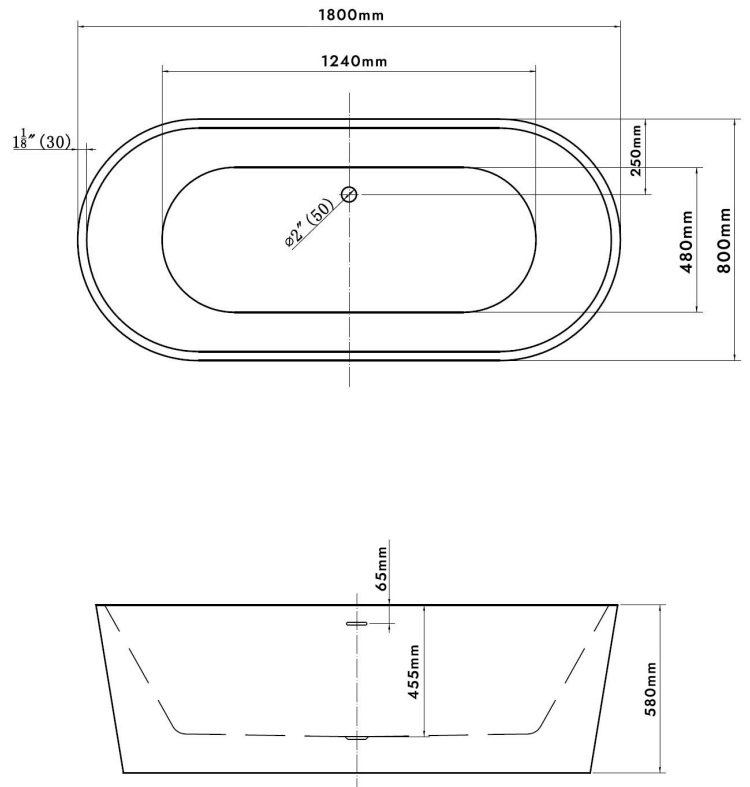

## MOOK-S

Full Acrylic Bathtubs freestanding  
Reinforced by Fiberglass.

### Specifications

Brand :	ANTOFI	Weight (KG)	46kg
Factory :	Aqualax	Bath Tub Capacity	235L
Product Code :	ATF-MOO-2522S-WH	Leg Set Required	NOT REQUIRED
Finish / Colour :	WHITE	Waste	INCLUDED
Material :	Full Acrylic + Fiberglass	With Or Without Overflow	WITH OVERFLOW
Drain included :	YES		
Size:	W X D X H		180 X 80 X 58 cm

### Drawing

FREESTANDING BATHTUB - INSTALLATION GUIDE