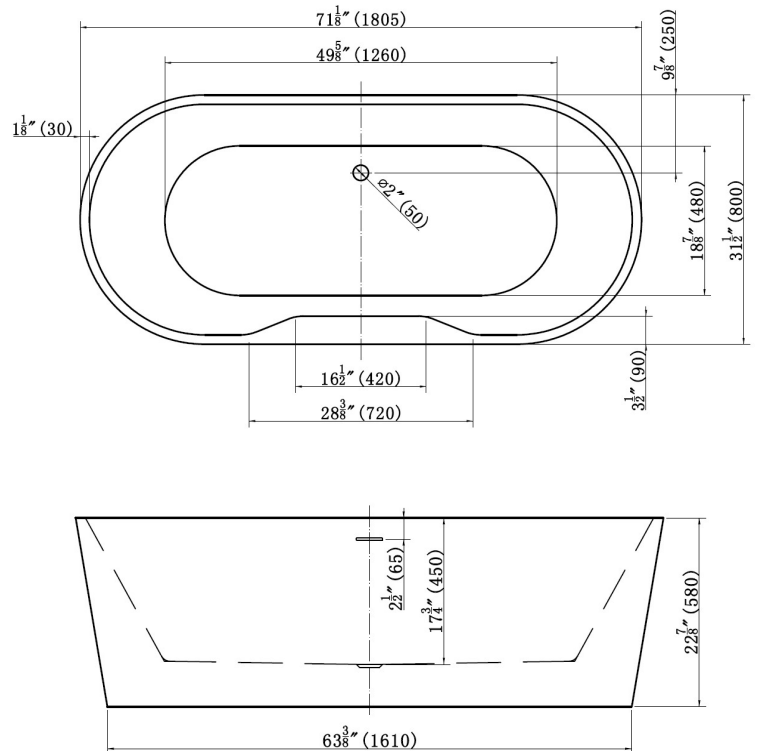

## MOOK-L

Full Acrylic Bathtubs freestanding  
Reinforced by Fiberglass.

### Specifications

Brand :	ANTOFI	
Factory :	Aqualax	
Product Code :	ATF-MOO-2522L-WH	
Finish / Colour :	WHITE	
Material :	Full Acrylic + Fiberglass	
Drain included :	YES	
Size:	W X D X H	180 X 80 X 58 cm

### Drawing

FREESTANDING BATHTUB - INSTALLATION GUIDE