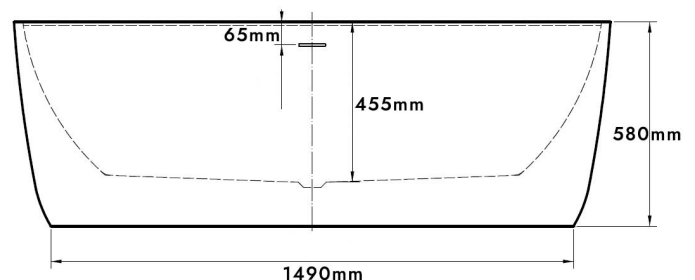

Lifestyle Image

FREESTANDING BATHTUB - INSTALLATION GUIDE