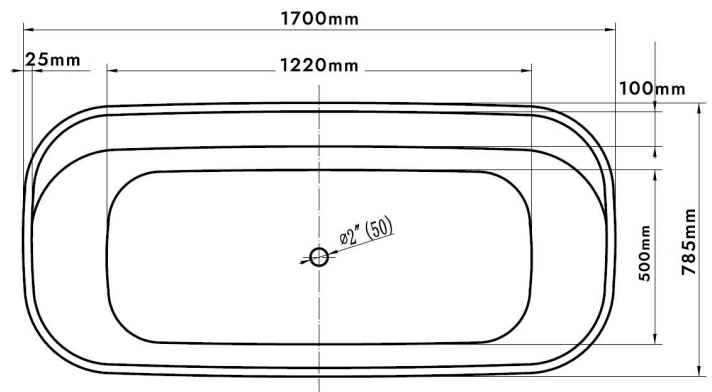

NTORIA

Full Acrylic Bathtubs freestanding
Reinforced by Fiberglass.

Specifications

Brand :	ANTOFI	
Factory:	Aqualax	
Product Code :	ATF-NTO-2562-WH	
Finish / Colour :	WHITE	
Material :	Full Acrylic + Fiberglass	
Drain included :	YES	
Size:	W X D X H	1700 X 785 X 580 mm
Weight (KG)	58kg	
Bath Tub Capacity	235L	
Leg Set Required	NOT REQUIRED	
Waste	INCLUDED	
With Or Without Overflow	WITH OVERFLOW	

Drawing

Lifestyle Image

FREESTANDING BATHTUB - INSTALLATION GUIDE