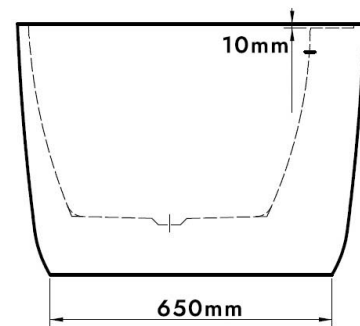

Lifestyle Image

FREESTANDING BATHTUB - INSTALLATION GUIDE