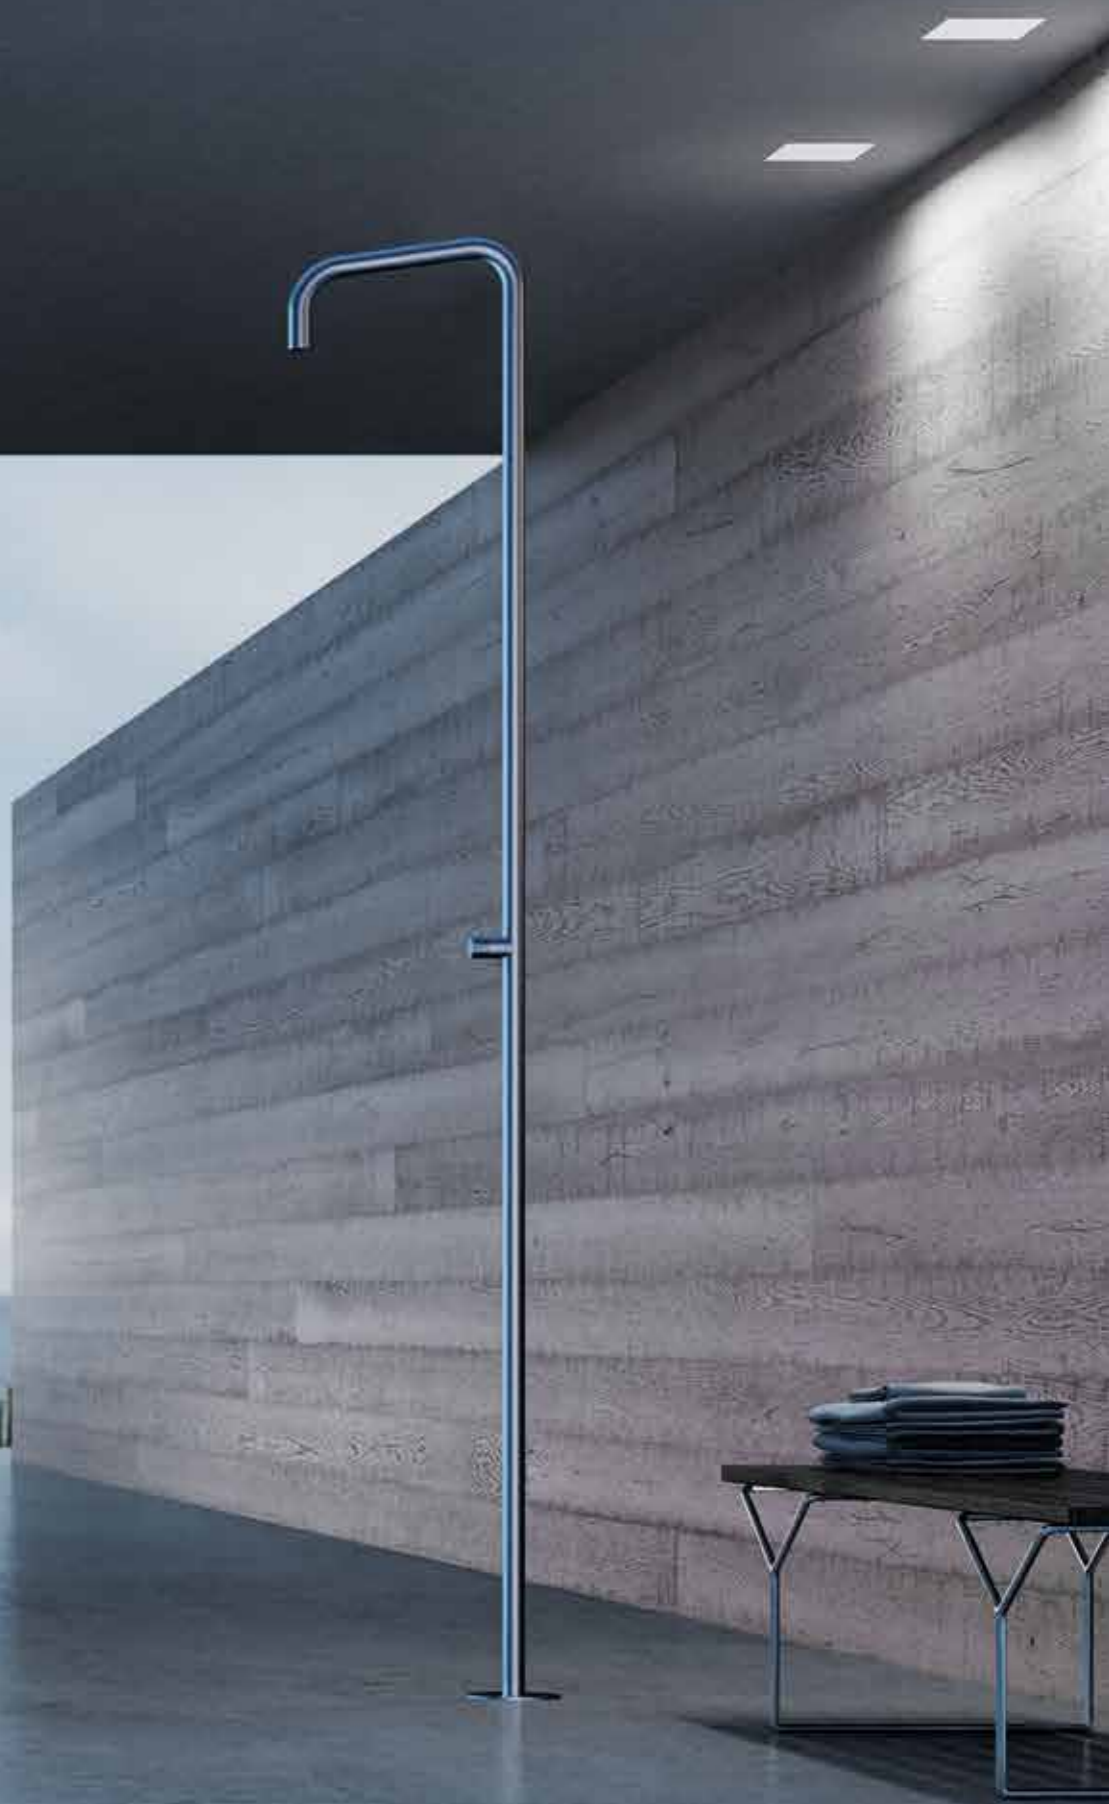

Outdoor

Shower columns and poolside installation. **Totally 316L stainless steel** for the best resistance outdoor