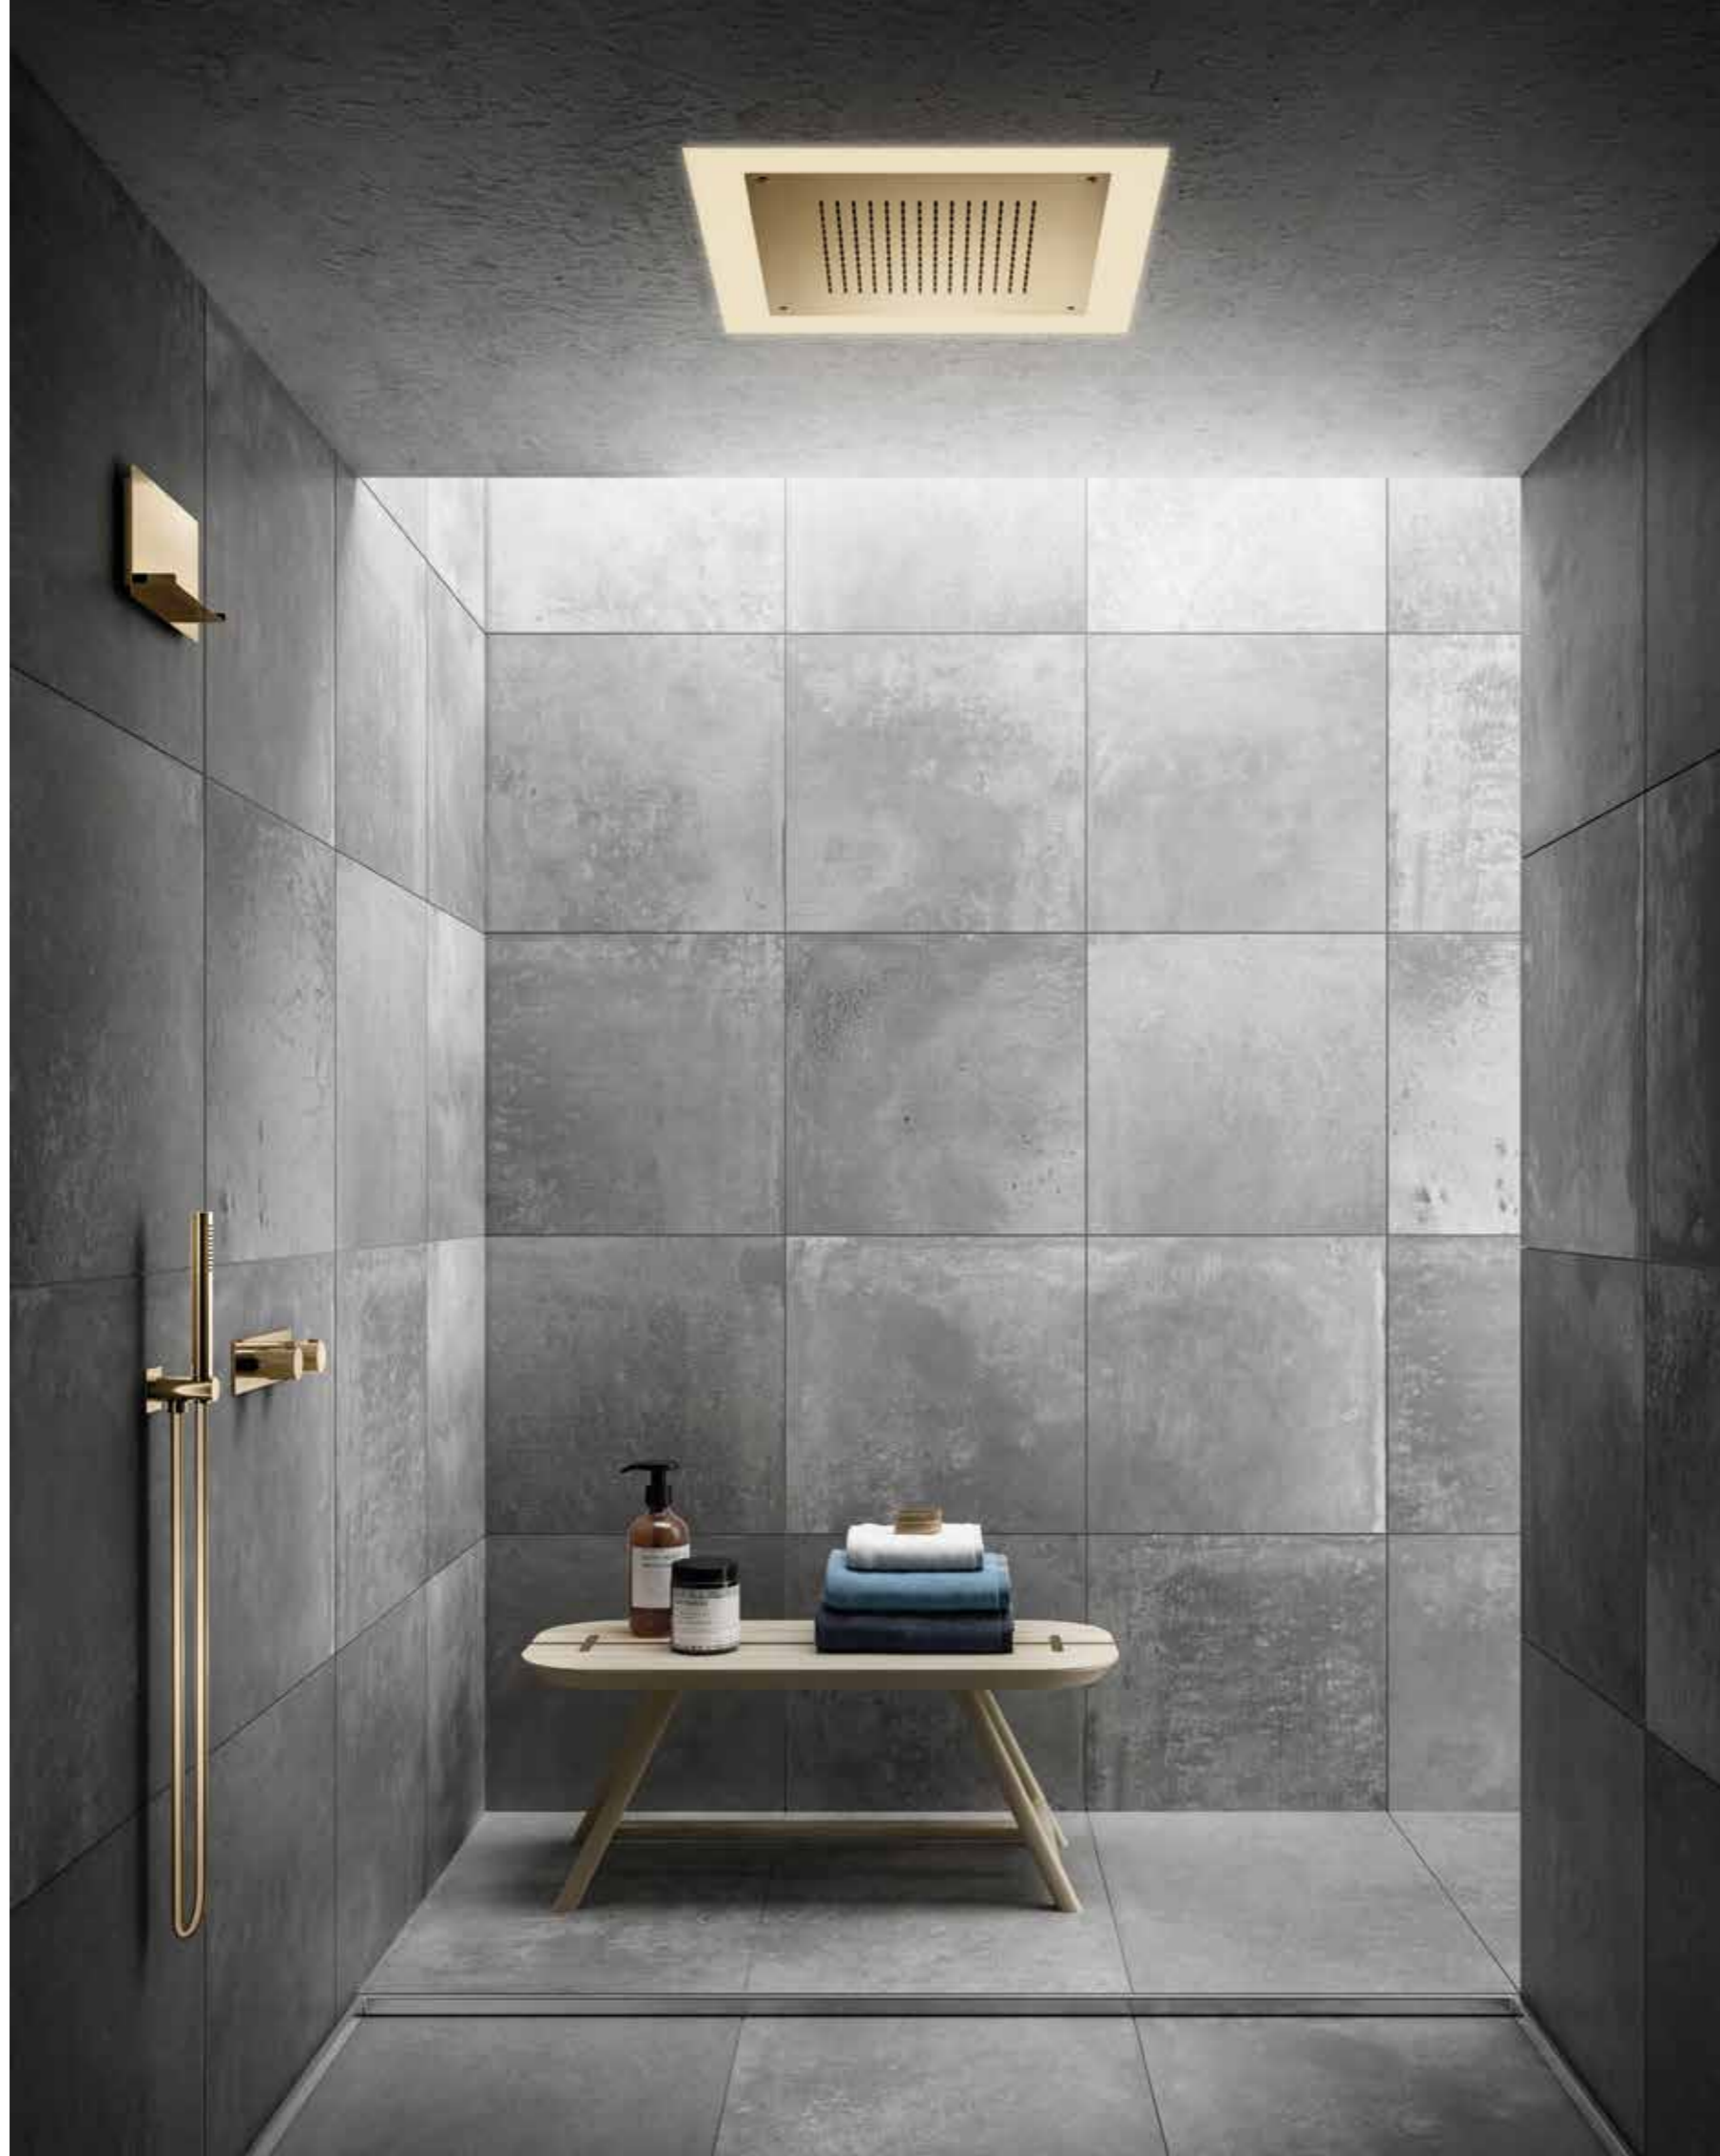

Collection: Pop
SF062 A / BD010 B / KT042 A
/ PA004 A / RU102 A

Looking to give your bathroom
a makeover?
Choose today's hottest finish
— gold — **to modernize
the design of your bathroom**