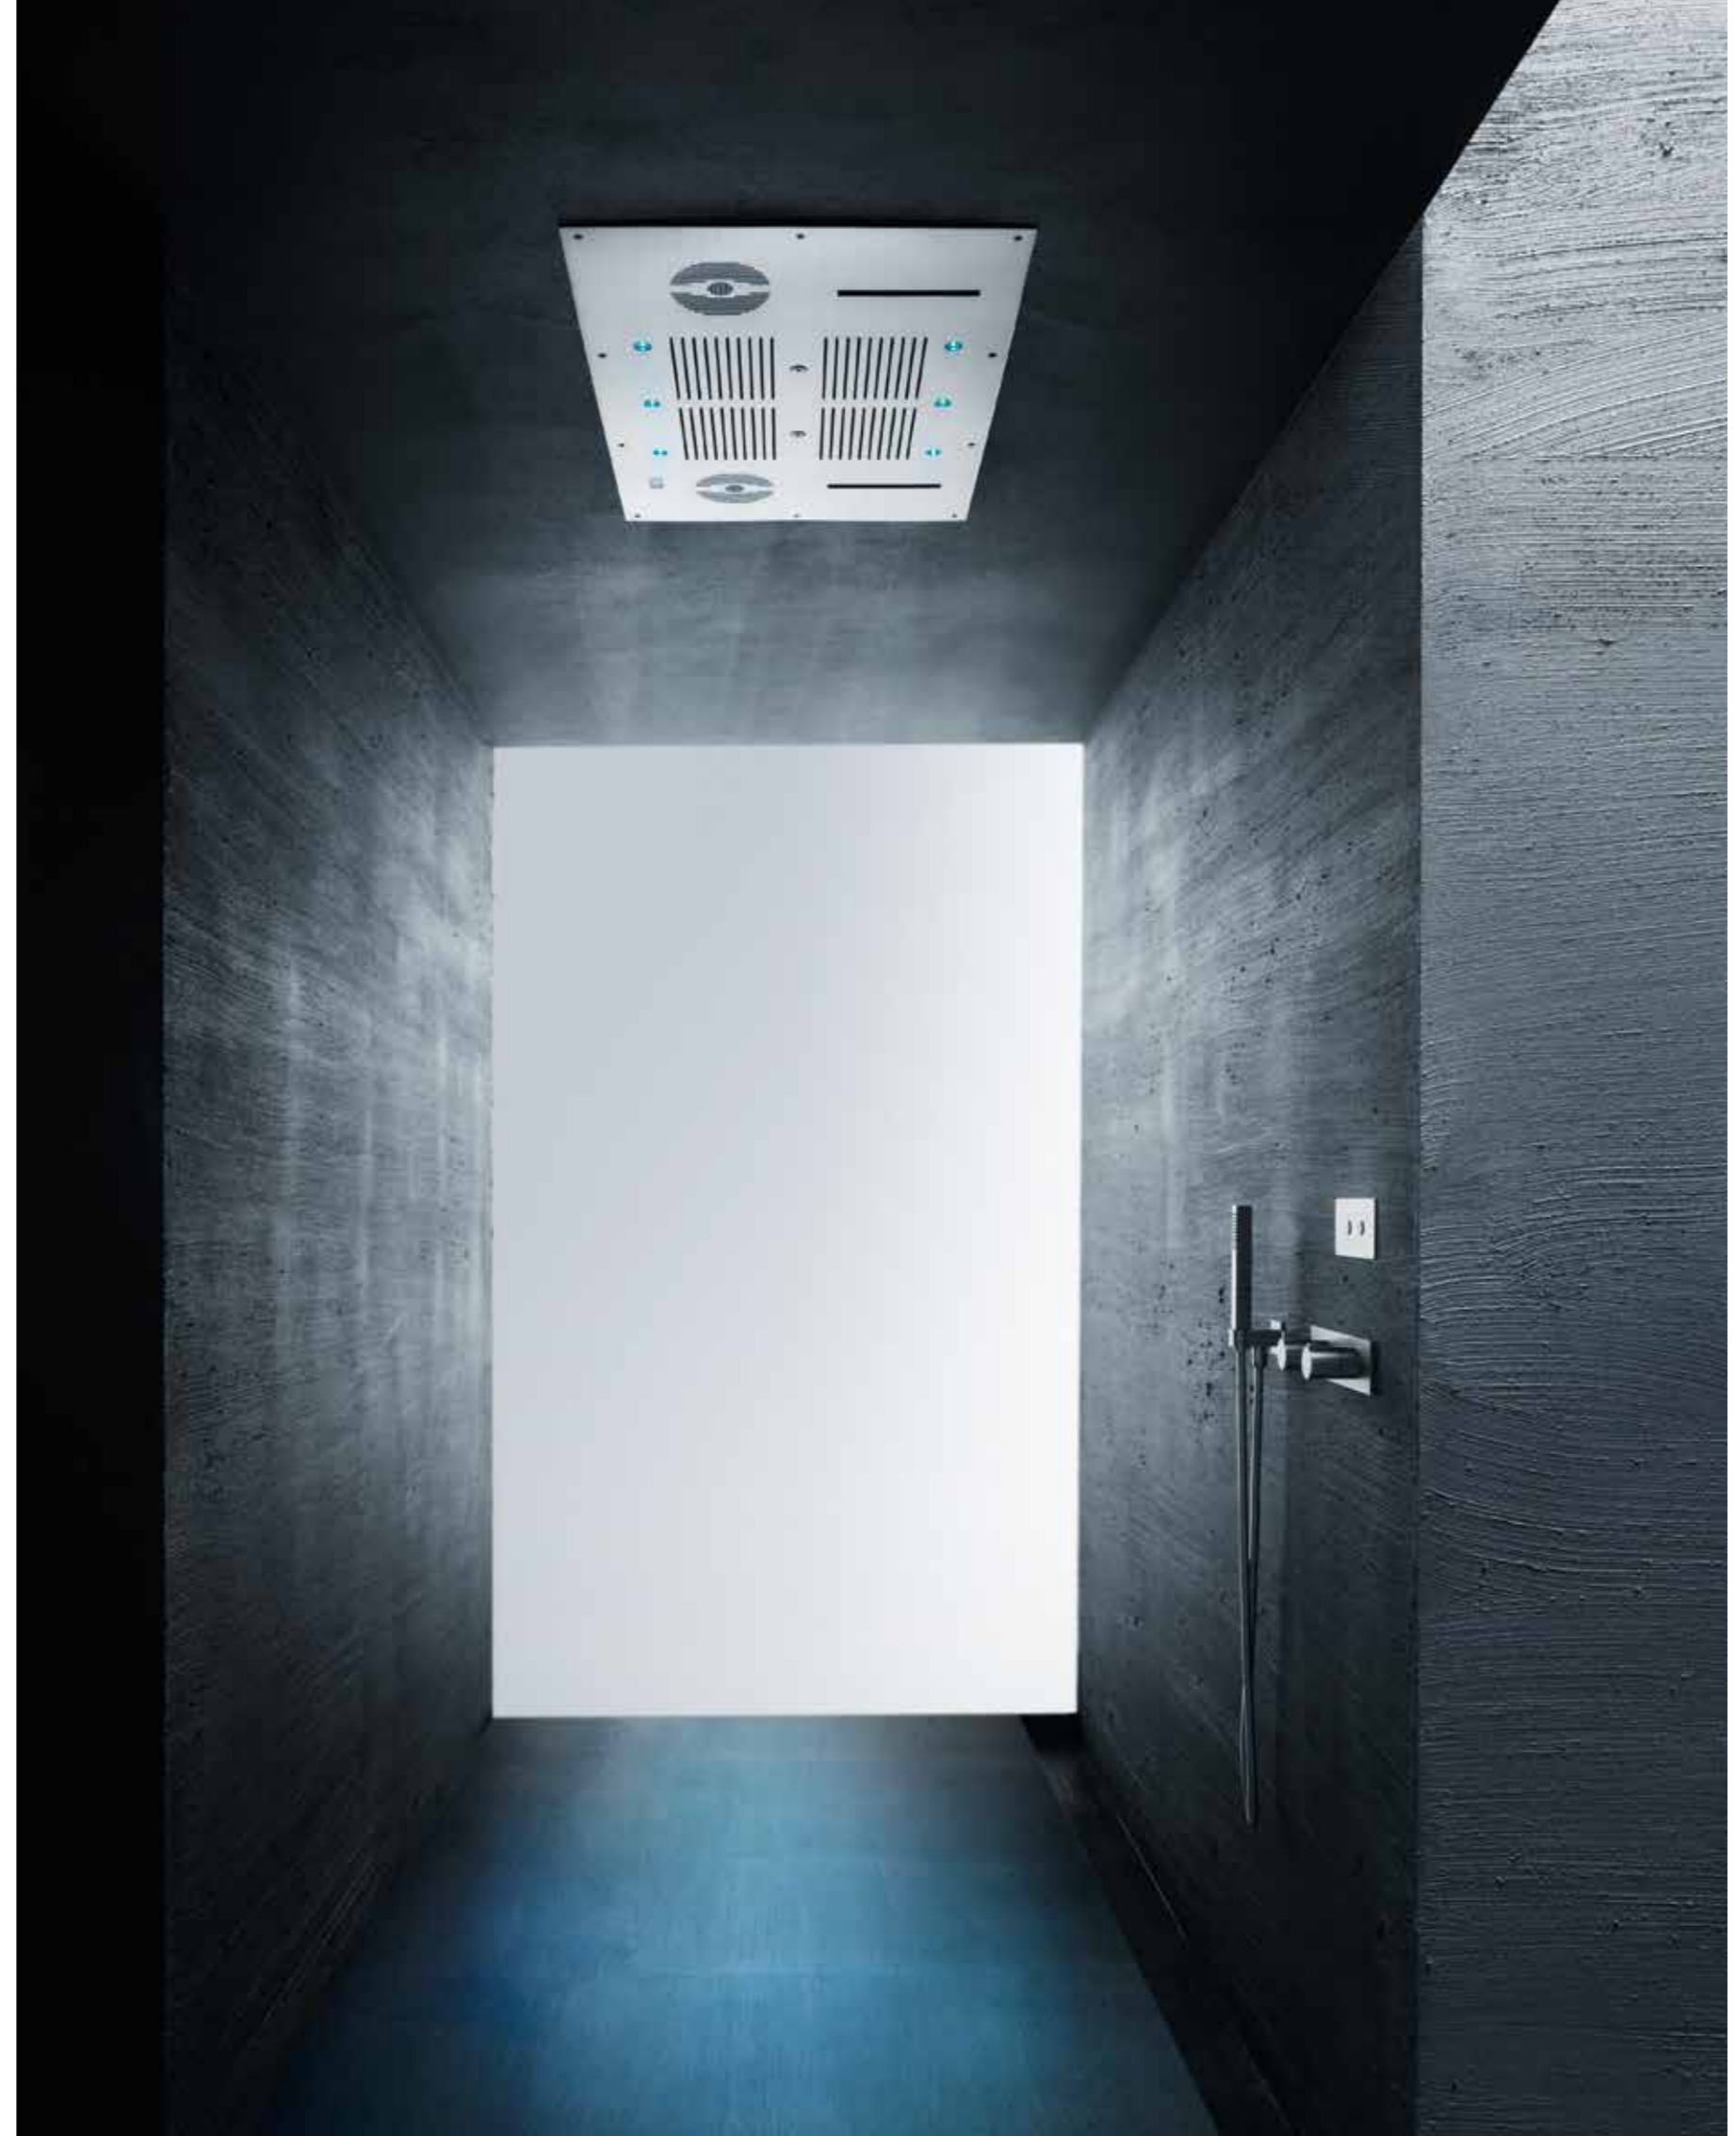

Aqua Blue Sound

360 degree emotion

to stimulate your senses

Collection: Aqua Blue Sound
SF108 C / RU102 A / SDOO2 B