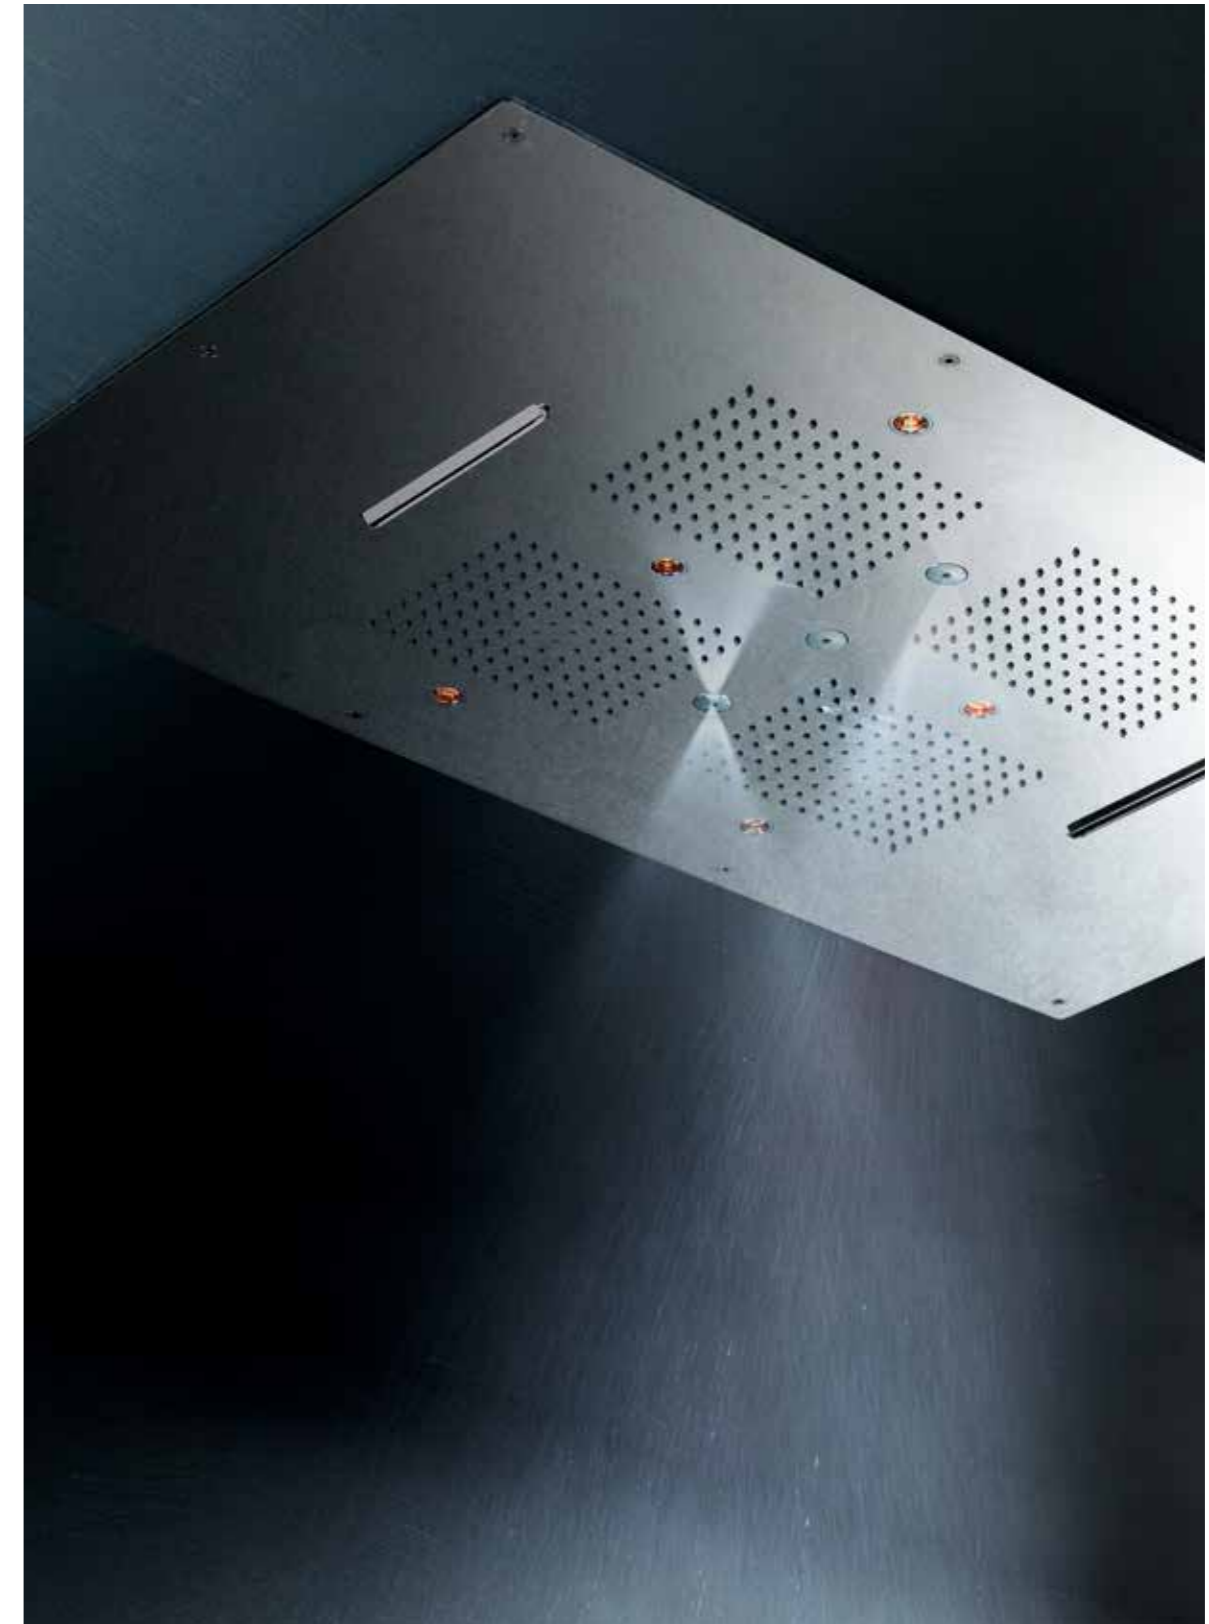

Character, strength
and **movement** to harnessing
water in all his shapes:
rain, waterfall and mist.

Big sizes and multifunction
products for the top of comfort

↑
Collection: Aqua Blue Sound
SF001 D