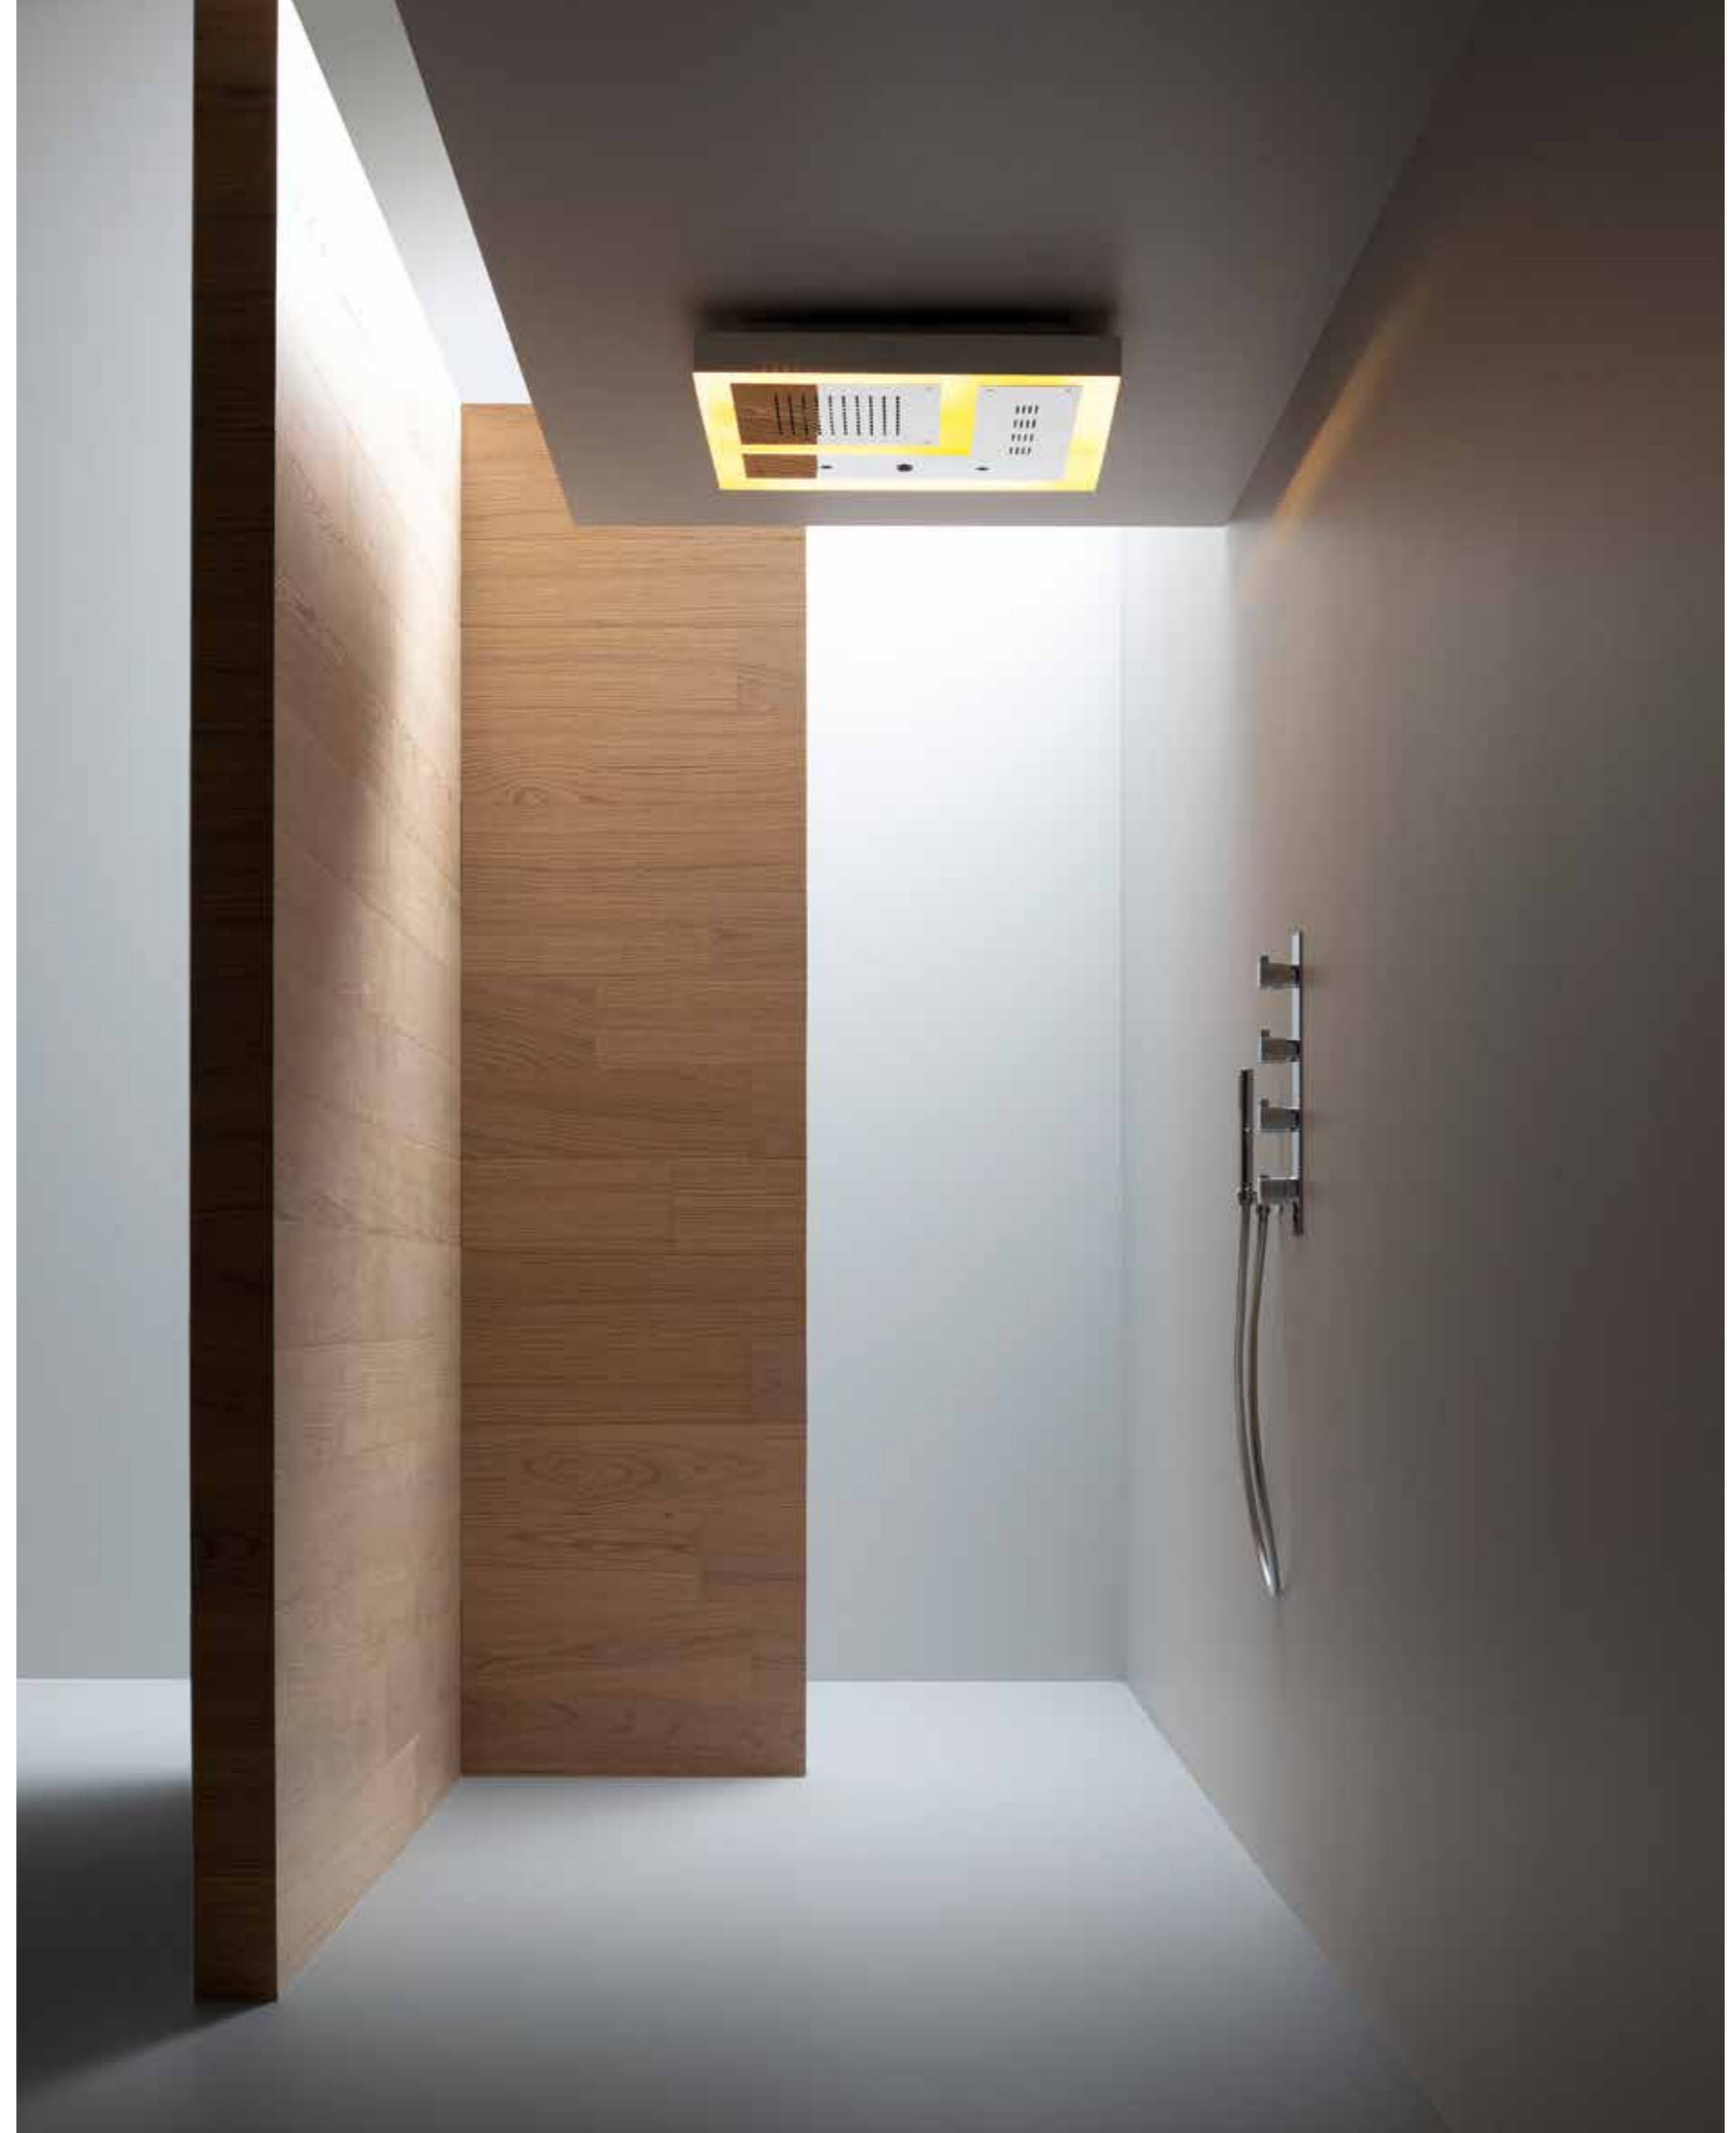

Water and light spring
with enchanting and relaxing
effect for luxury homes
and contract design

Collection: Modula
SF133 D / SD004 C / RU004 A