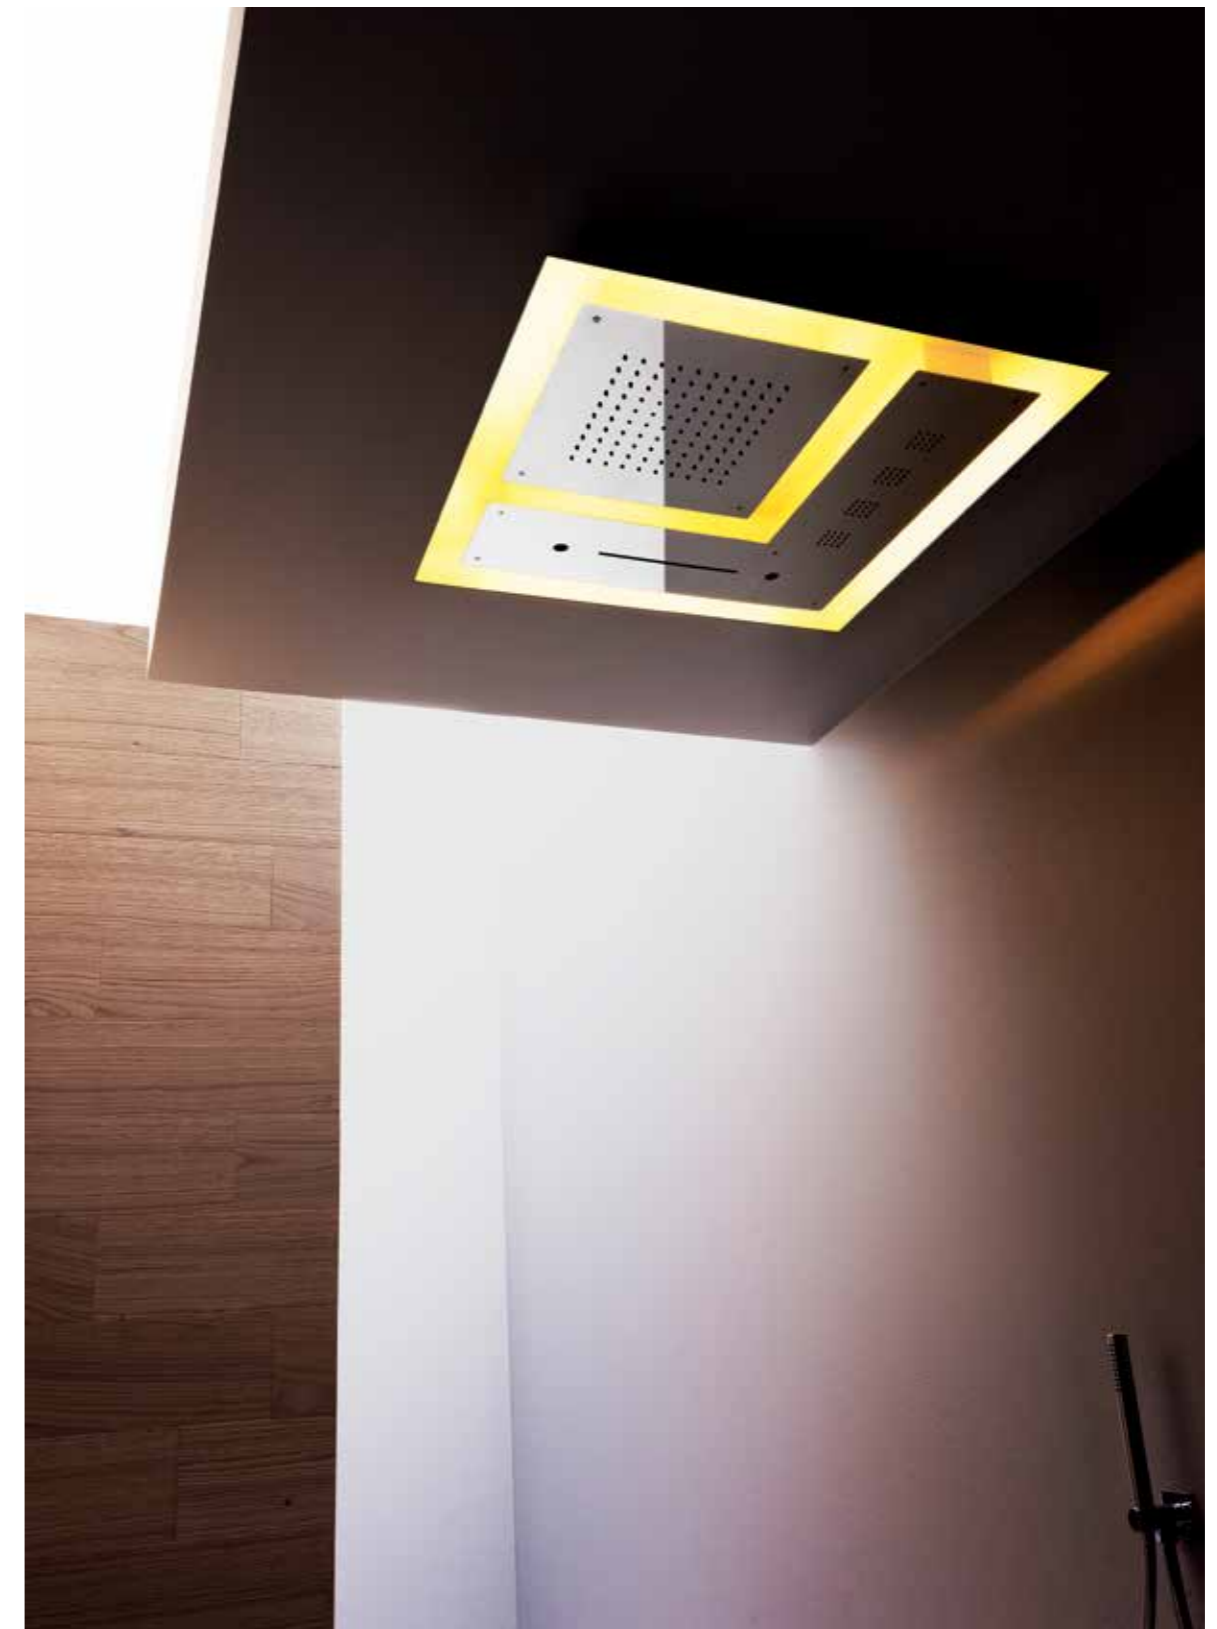

Modula

Fusion of water and light

←
Collection: Modula
SF129 D / SD004 C

↑
Collection: Modula
SF131 D / SD004 C