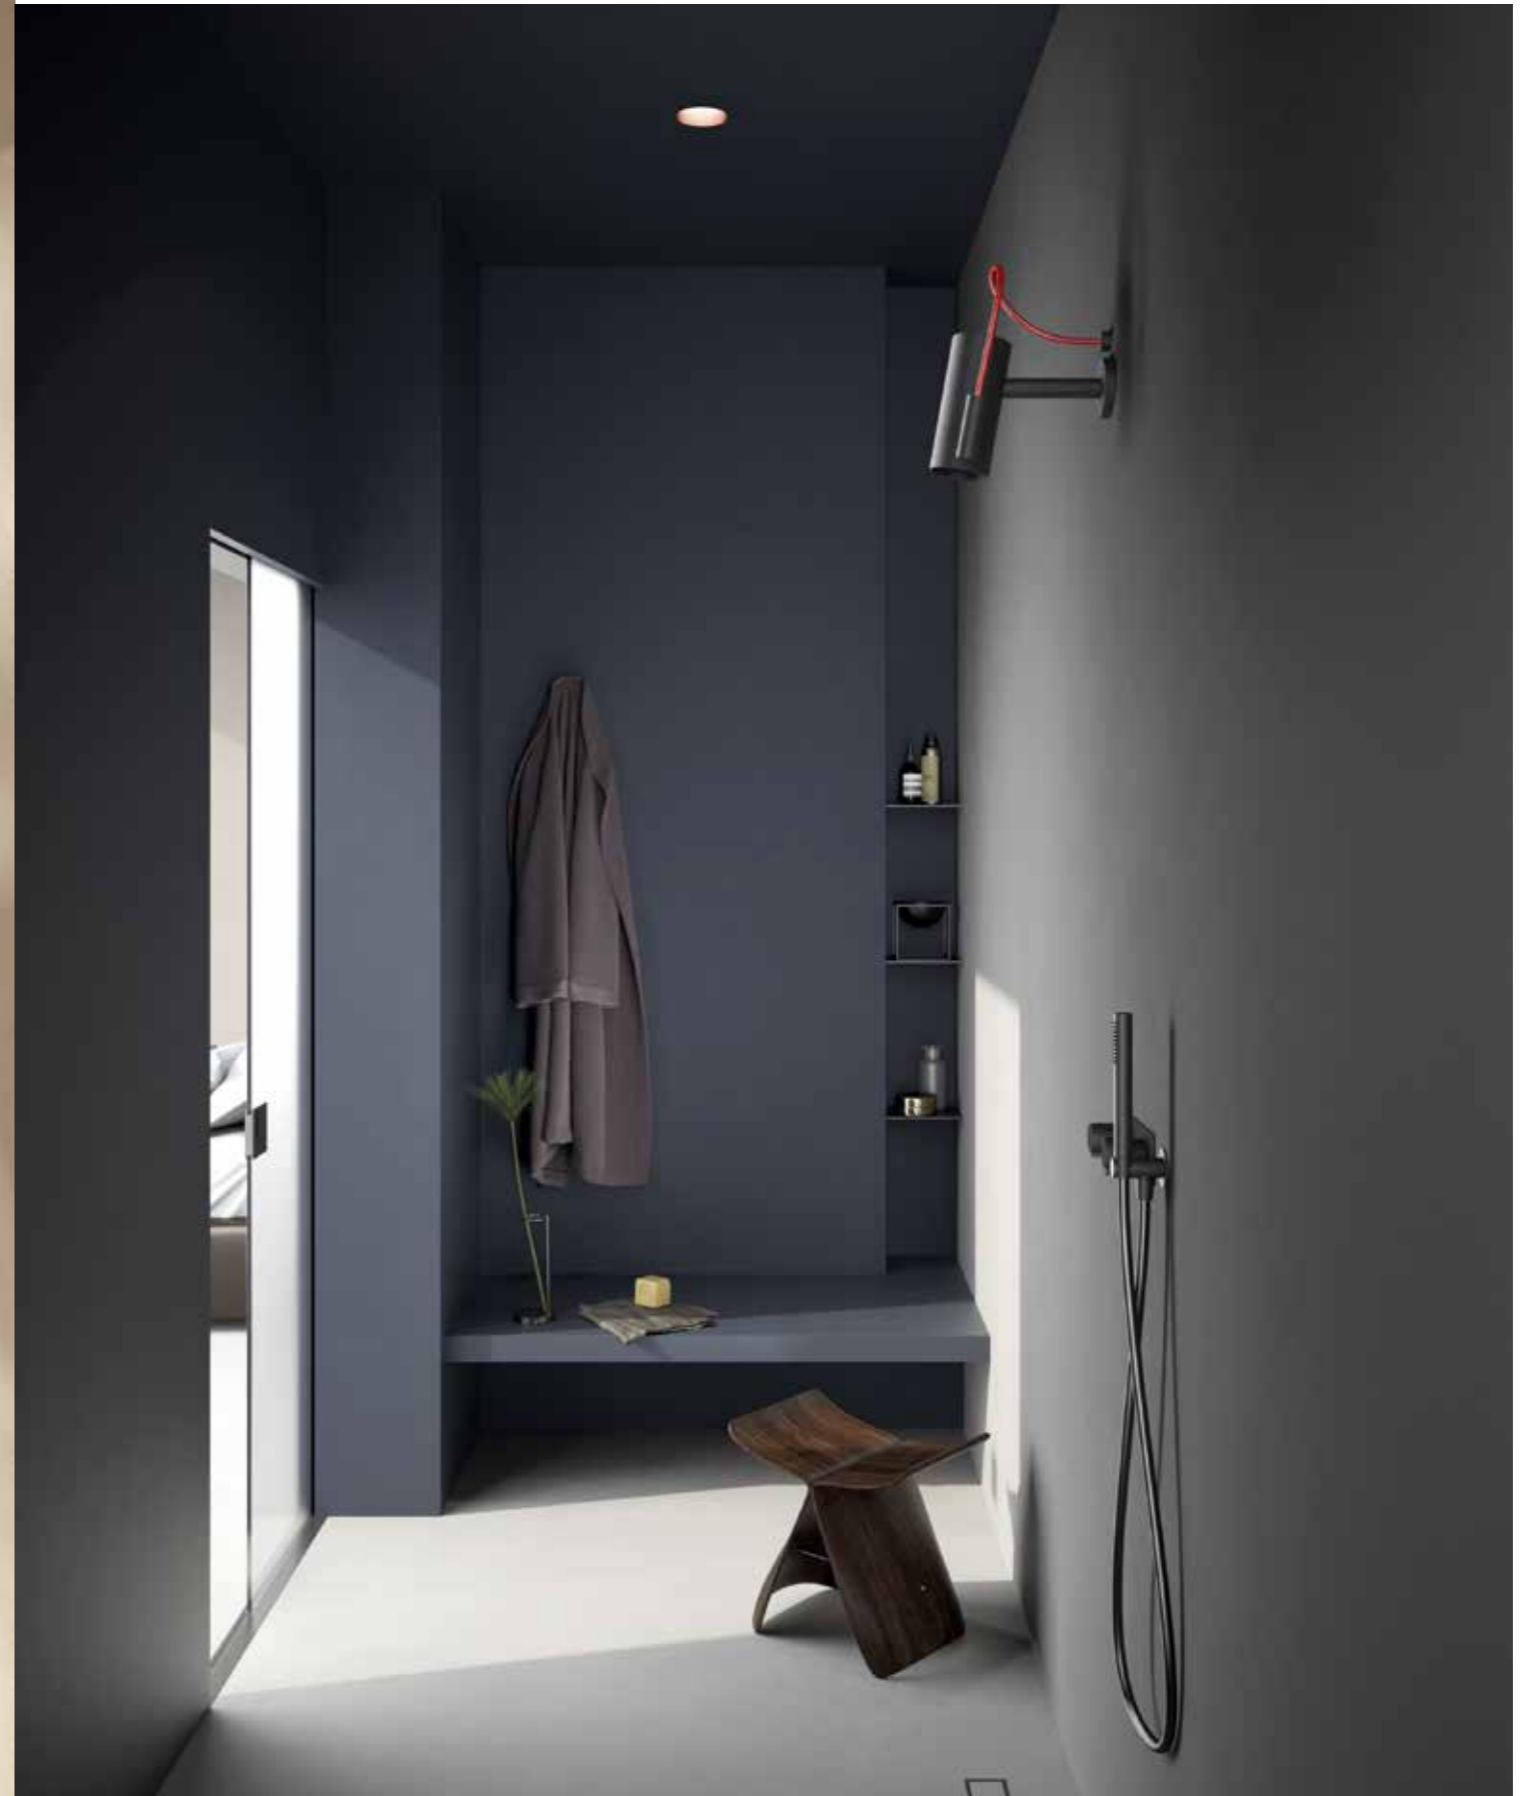

**Compact design
and best functionality.**

The pipe shower with conical
rain spray designed to cover
all your body. The top comfort
and modern design made of
stainless steel 316L

↑
Collection: Kino
RU720 E / RU701 E / RU712 E
/ SD026 A / SF146 A