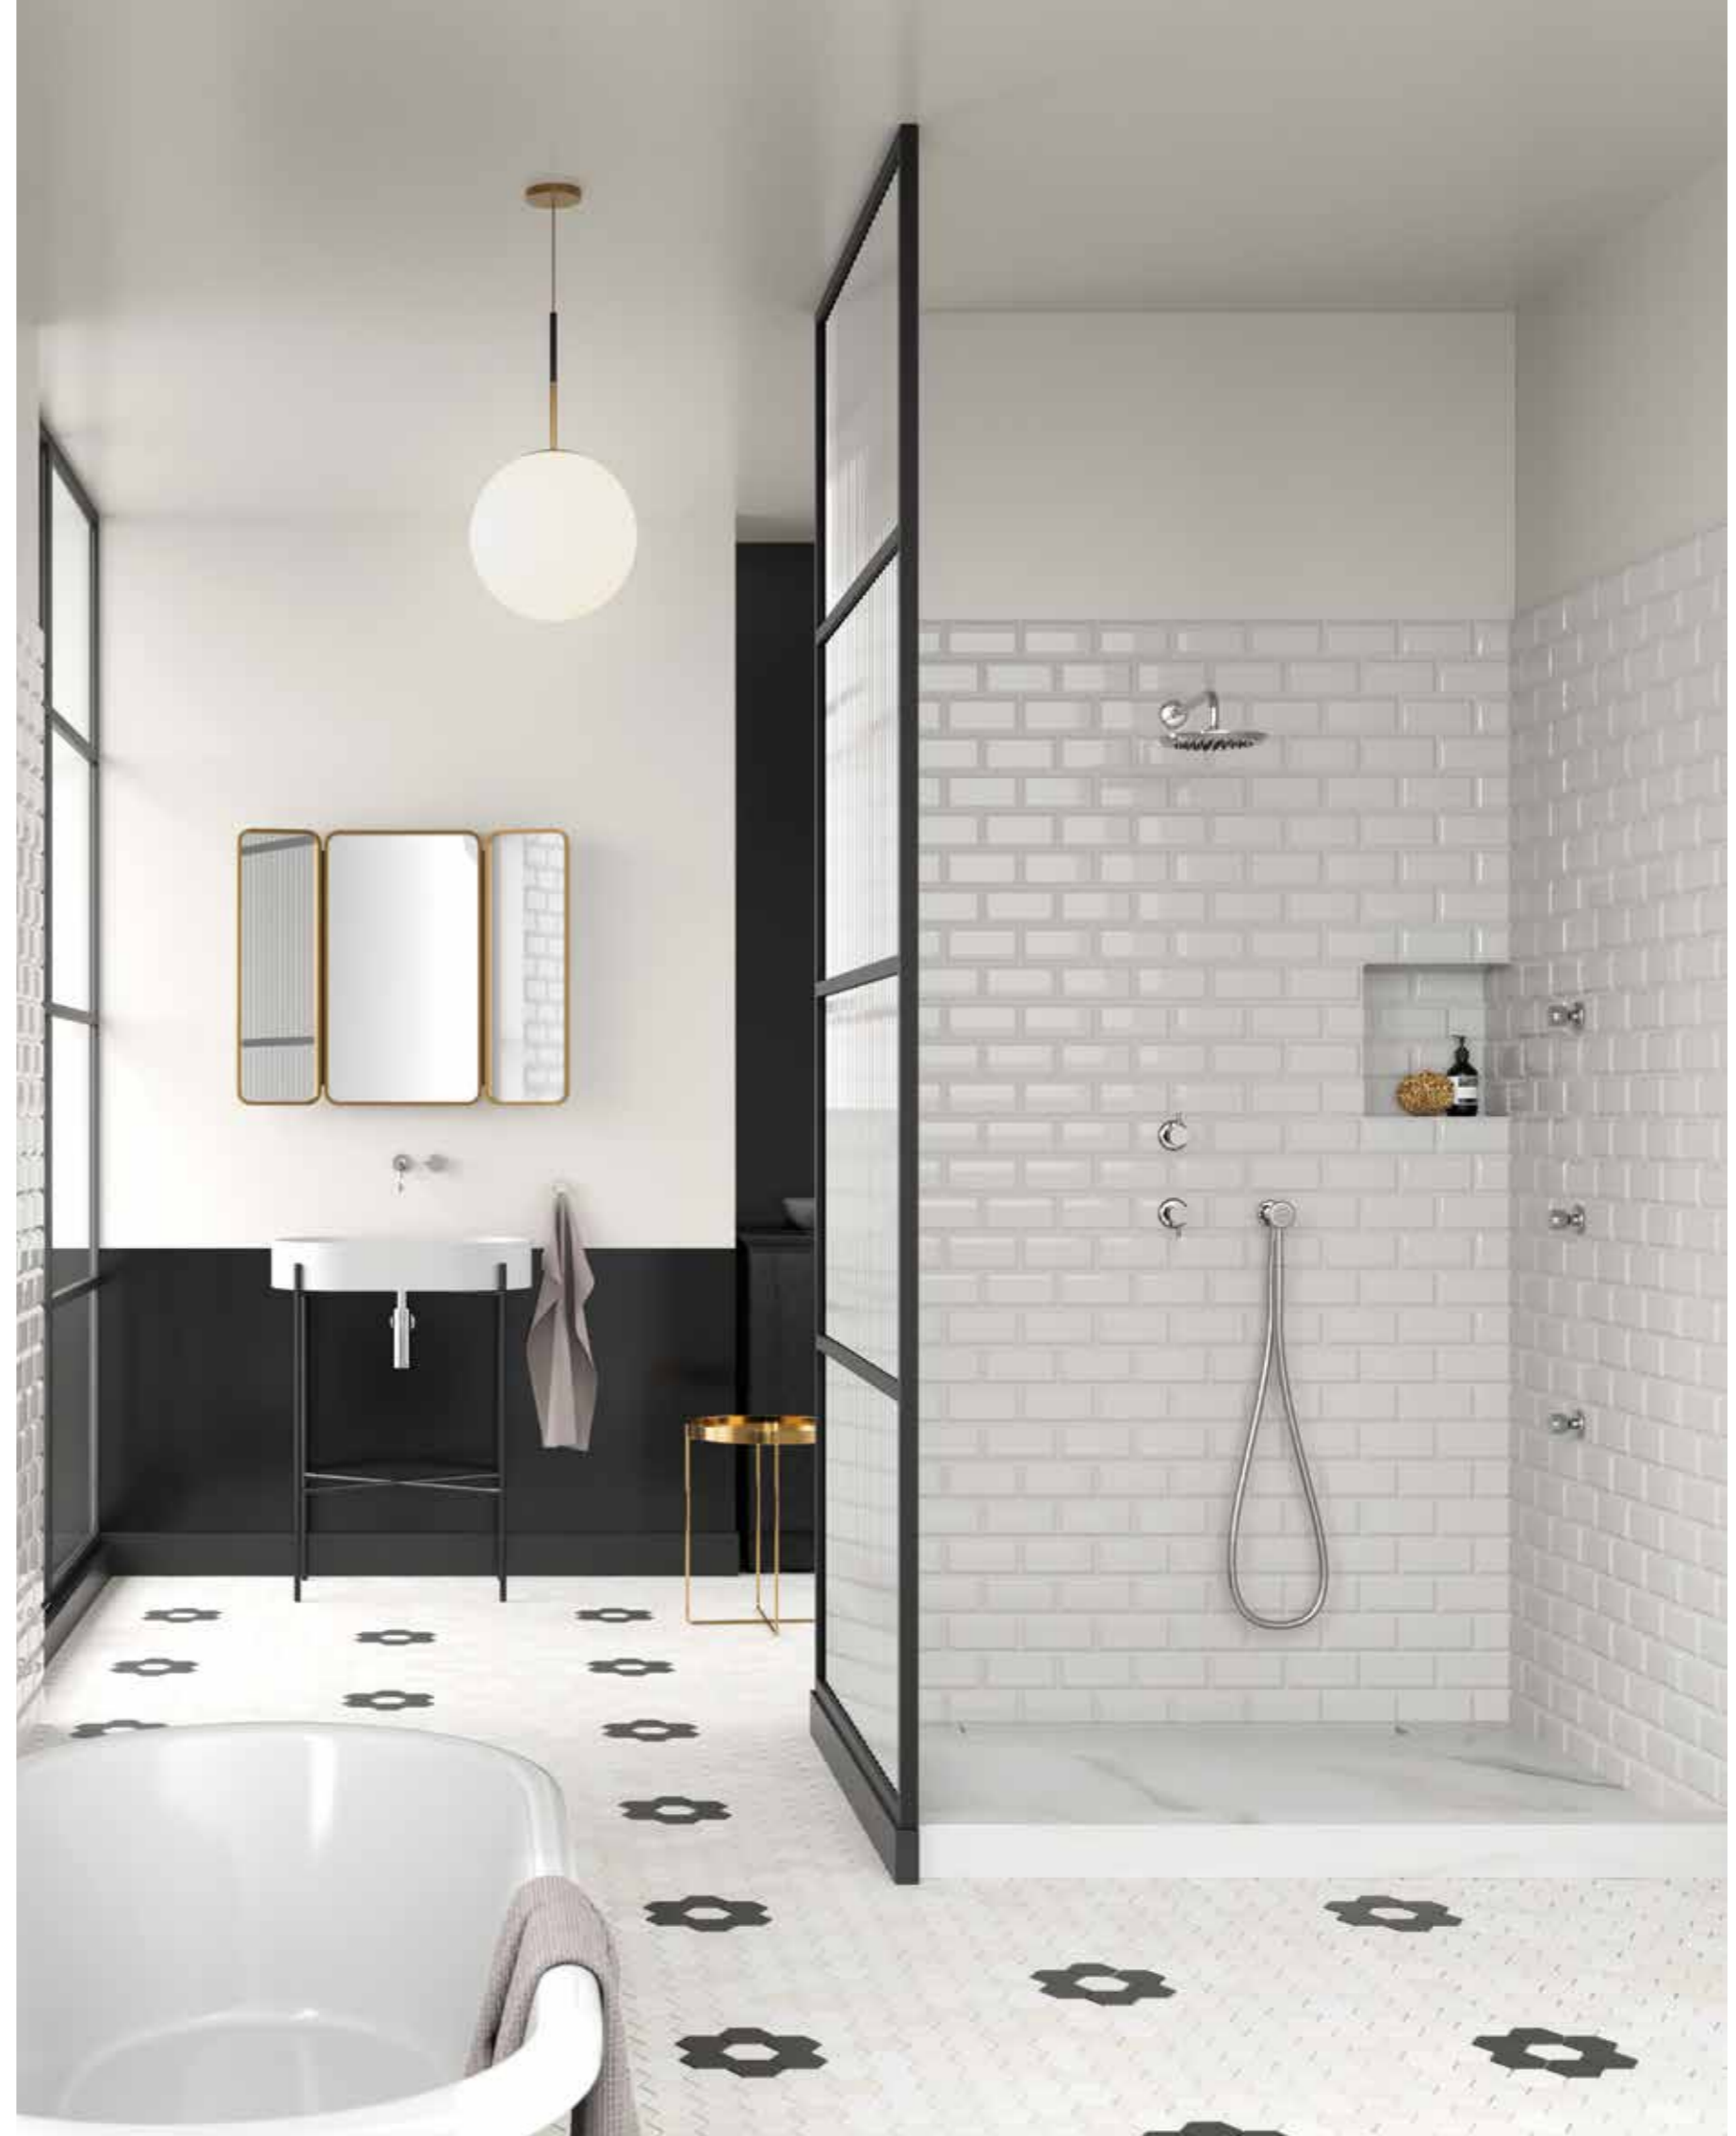

Collection: **INstle**
SF154 A / BD025 A / SD027 A
/ BJ011 B (*3) / RU203 C