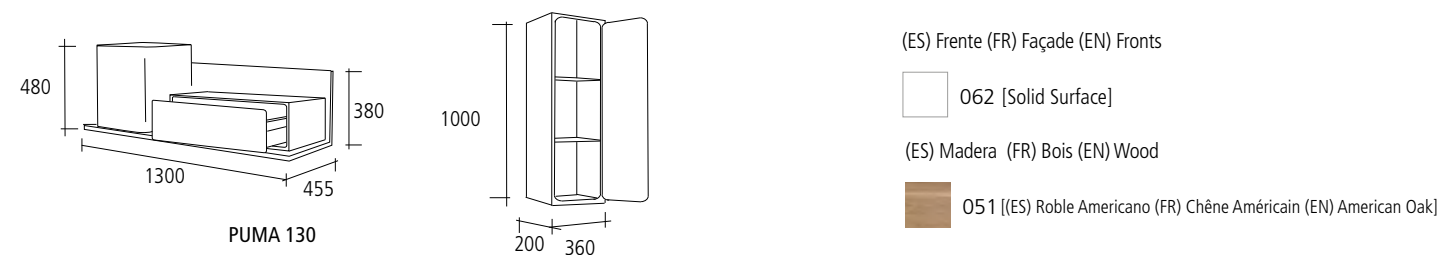

PUMA [mueble / meuble / vanity]