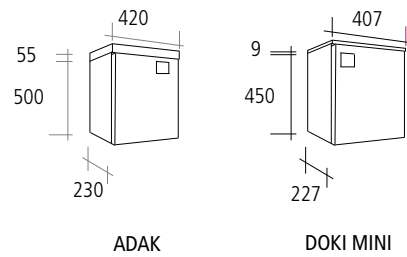

ADAK / DOKI MINI [mueble / meuble / vanity]

(ES) Brillo (FR) Brillant (EN) Gloss

- 025
- (ES) Satinado (FR) Satiné (EN) Silk
- 015 117 111 027 016 017

(ES) Melaminado (FR) Mé laminé (EN) Melamine

- 042 044 045

ARAN [mueble / meuble / vanity]