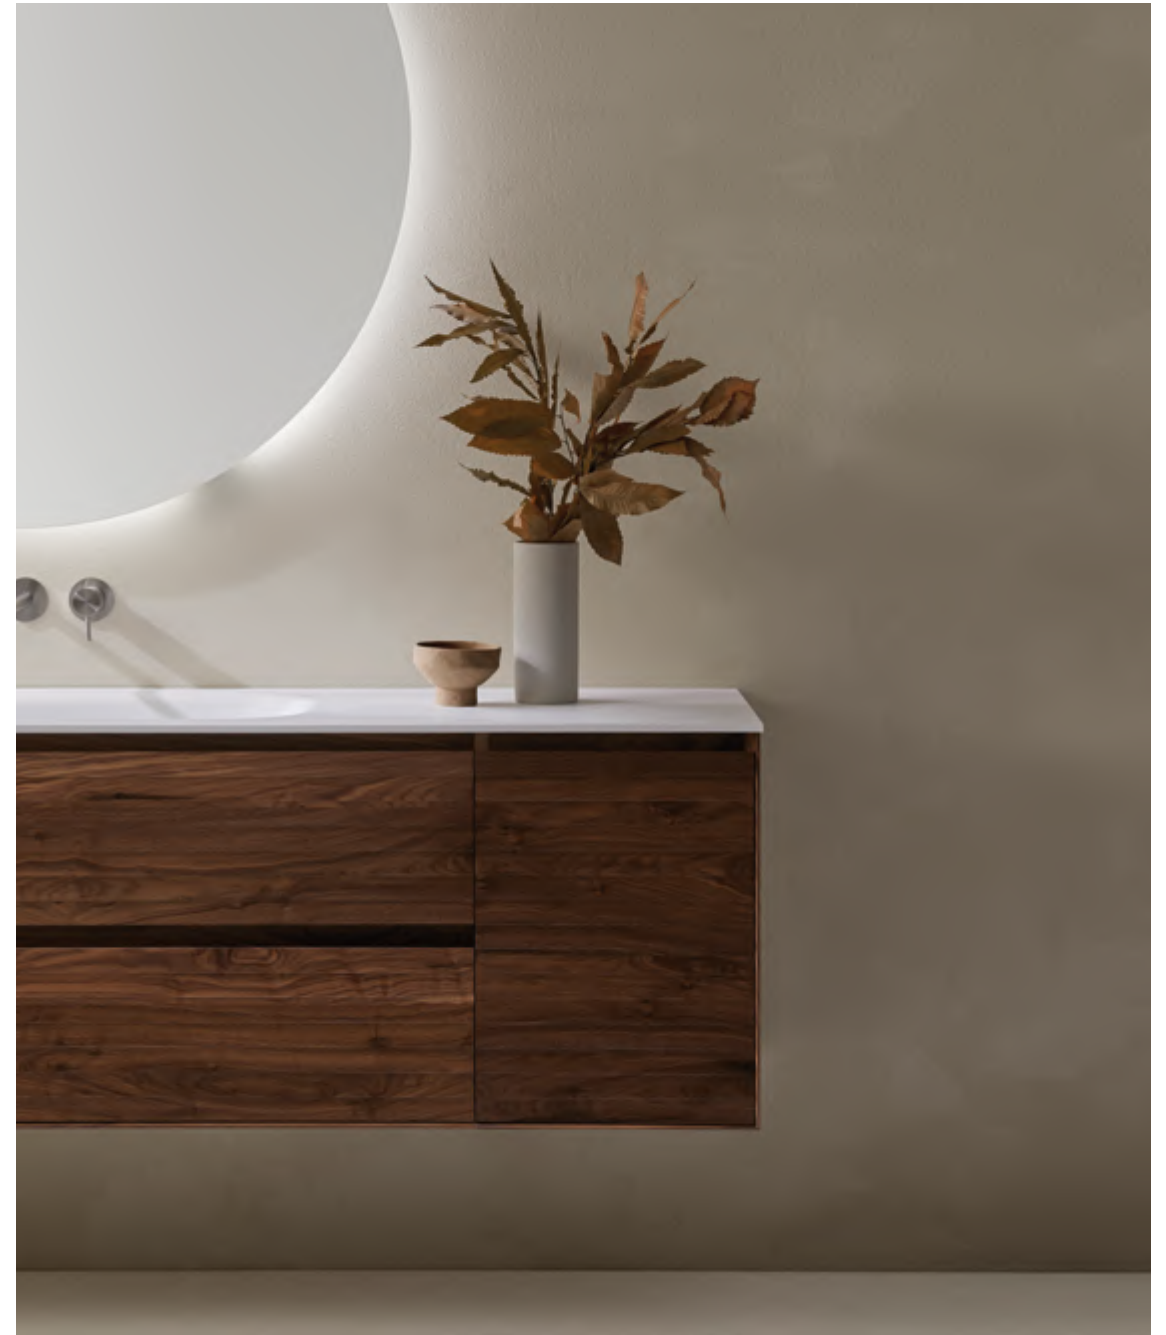

Slat 1C

Slat 1C 140 Oak - Forma large 140 washbasin - Aalto 140 Oak mirror - Kondo 3P Oak wall cabinet

Slat 1C Twin 200 Maple - Solid top 200 - 1Q84 basin - *Callisto* mirrors

Slat 1C 140 Walnut - **Daro** 140 washbasin - **Ilargi** 120 Solid mirror - **Slat** 1P Walnut wall cabinet

Slat 2C

Slat 2C 180 Walnut - **Forma Large 180** washbasin - **Haruki 120** mirror

Slat 2C 140 Iroko - Solid top 140 - **1Q84** basin - **Ilargi** 120 Solid mirror - **Slat** 2P Iroko wall cabinet

Bobo

Bobo 160 Stained timber - Solid top 160 - **1Q84** basin - **Nou** Solid mirror