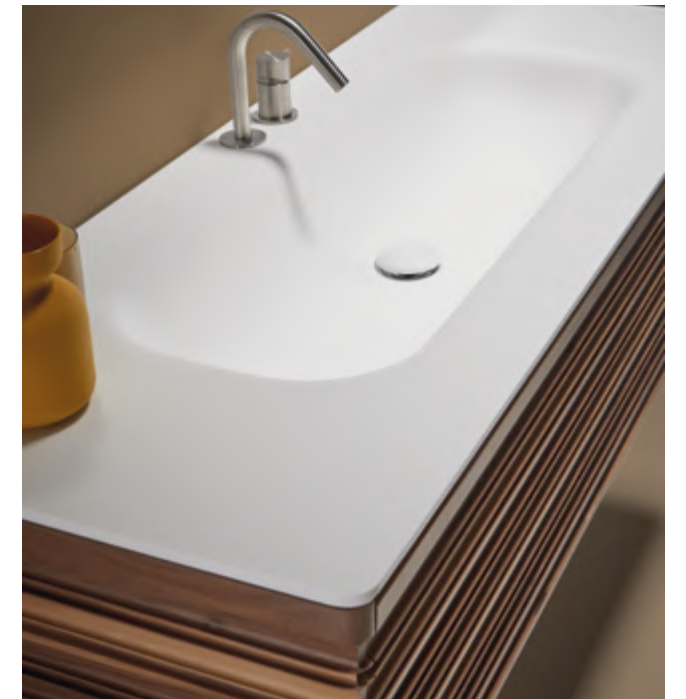

Unda 140 Walnut - *Forma Large* 140 washbasin - *Aalto* 140 Walnut mirror