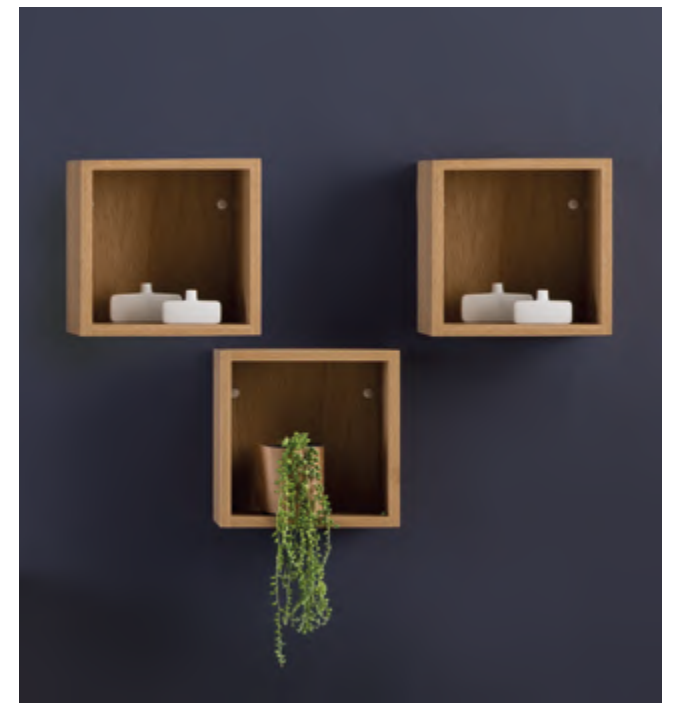

Klint 120 Sand - *Forma Small* 120 washbasin - *Ilgora* solid mirror - *Cubo* Oak shelf