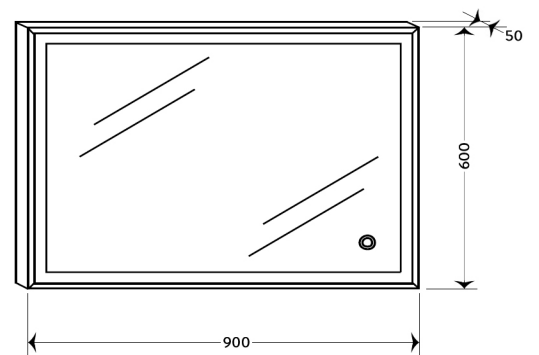

Drawing

Box contents: BACKLIT MIRROR, FIXING KIT, INSTALLATION GUIDE