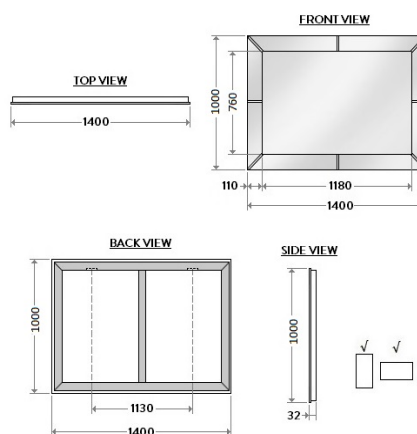

# TRIPLE LUXURY MIRROR 1400X1000 CL

BDR-TRI-211410-A-CL

TECHNICAL DATASHEET

## Specifications

Range	TRIPLE	Product Type	NON-ILLUMINATED MIRROR
Product Code	BDR-TRI-211410-A-CL	W X D X H	1400 X 32 X 1200
Finish / Colour	CLEAR	Weight (KG)	24.1
Material	GLASS	Mirror Style	BEVELLED EDGE
		Mounting Type	WALL MOUNTED

## Drawing

Box contents: LUXURY MIRROR