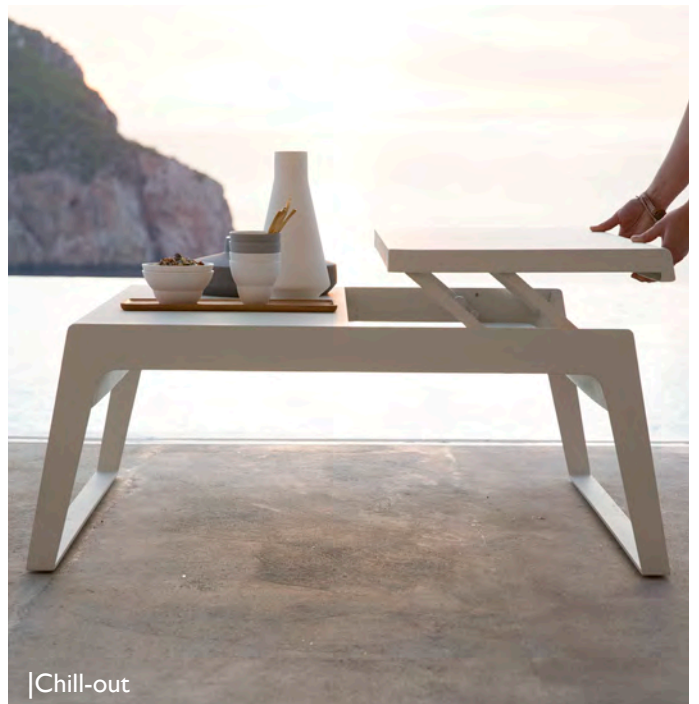

| Royal

| Chill-out