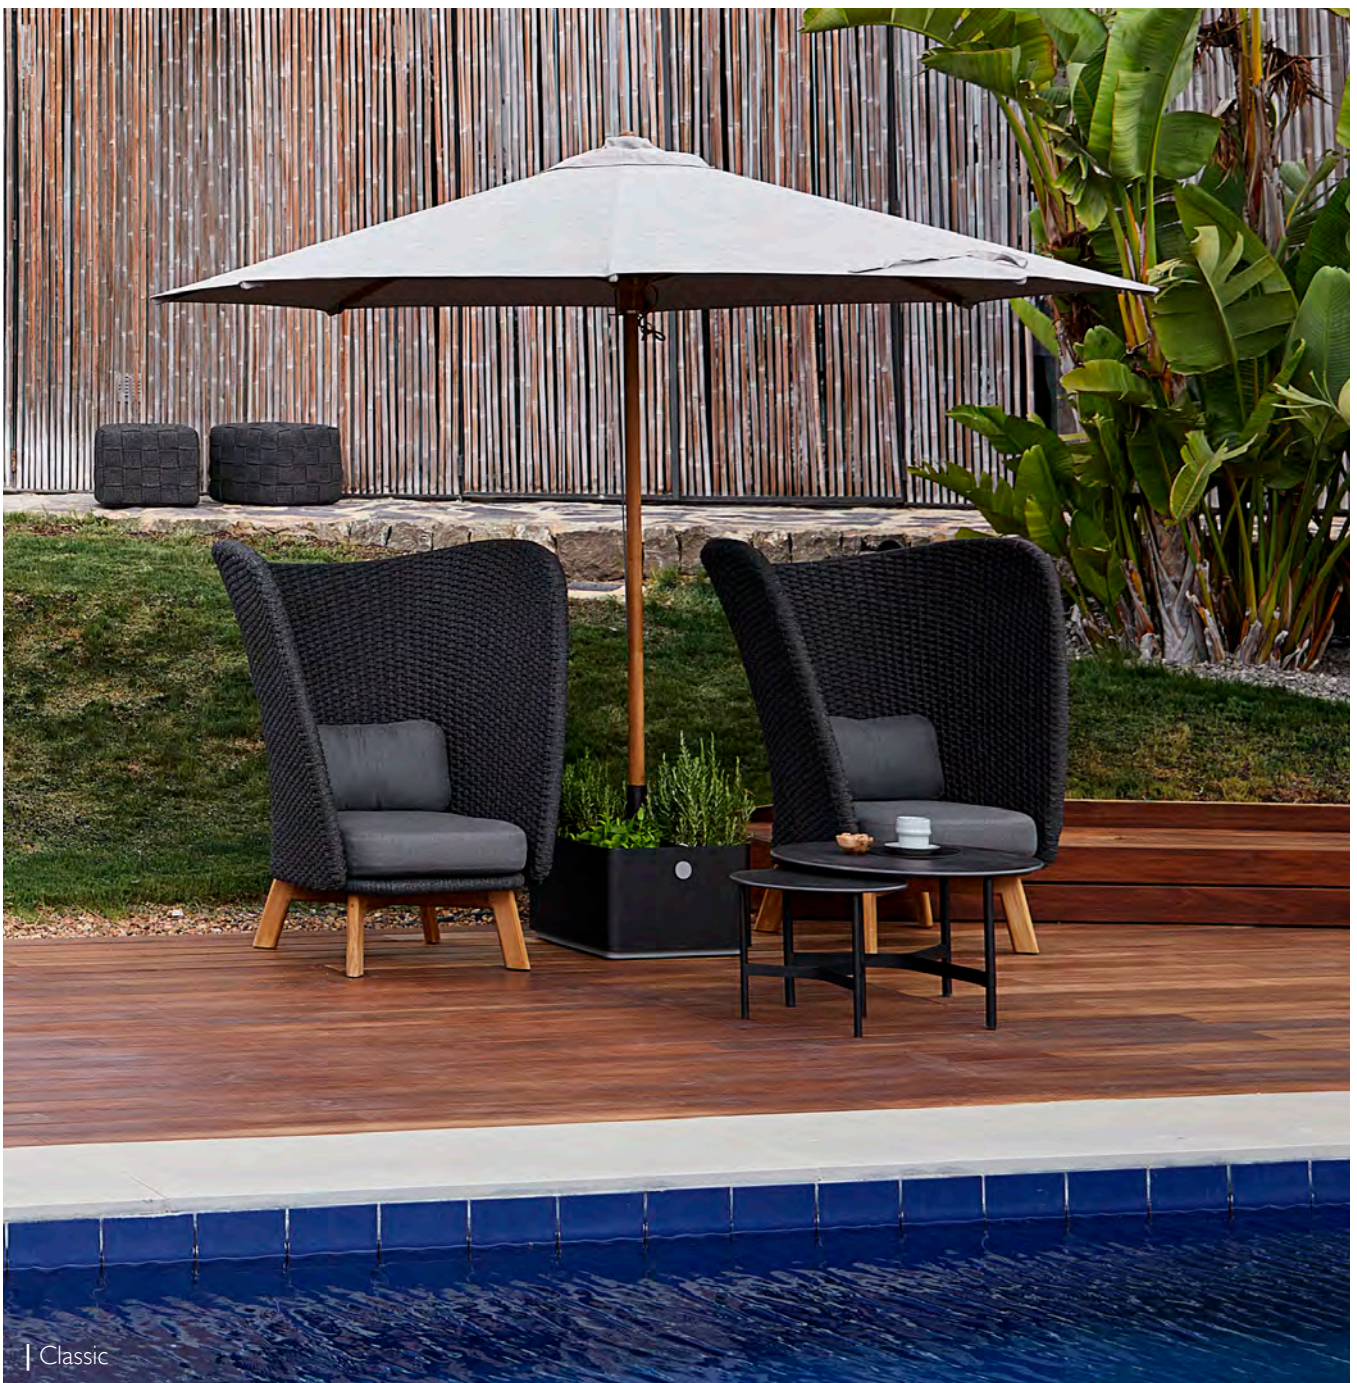

Crystal
Decorative Cushion
Removable Cover
L550 x H550 mm

Classic
Centre Pole Umbrella
with Pulley System
UV80+ Canopy
Teak Frame
Dia. 2400 mm
2500 mm Height

CODE	Colour	AED	USD
CAN-59240TY507	Teak/Beige	6810.00	1856.00

Slab Base with Wheels CAN-5715SC	Black	1700.00	463.00

| Classic