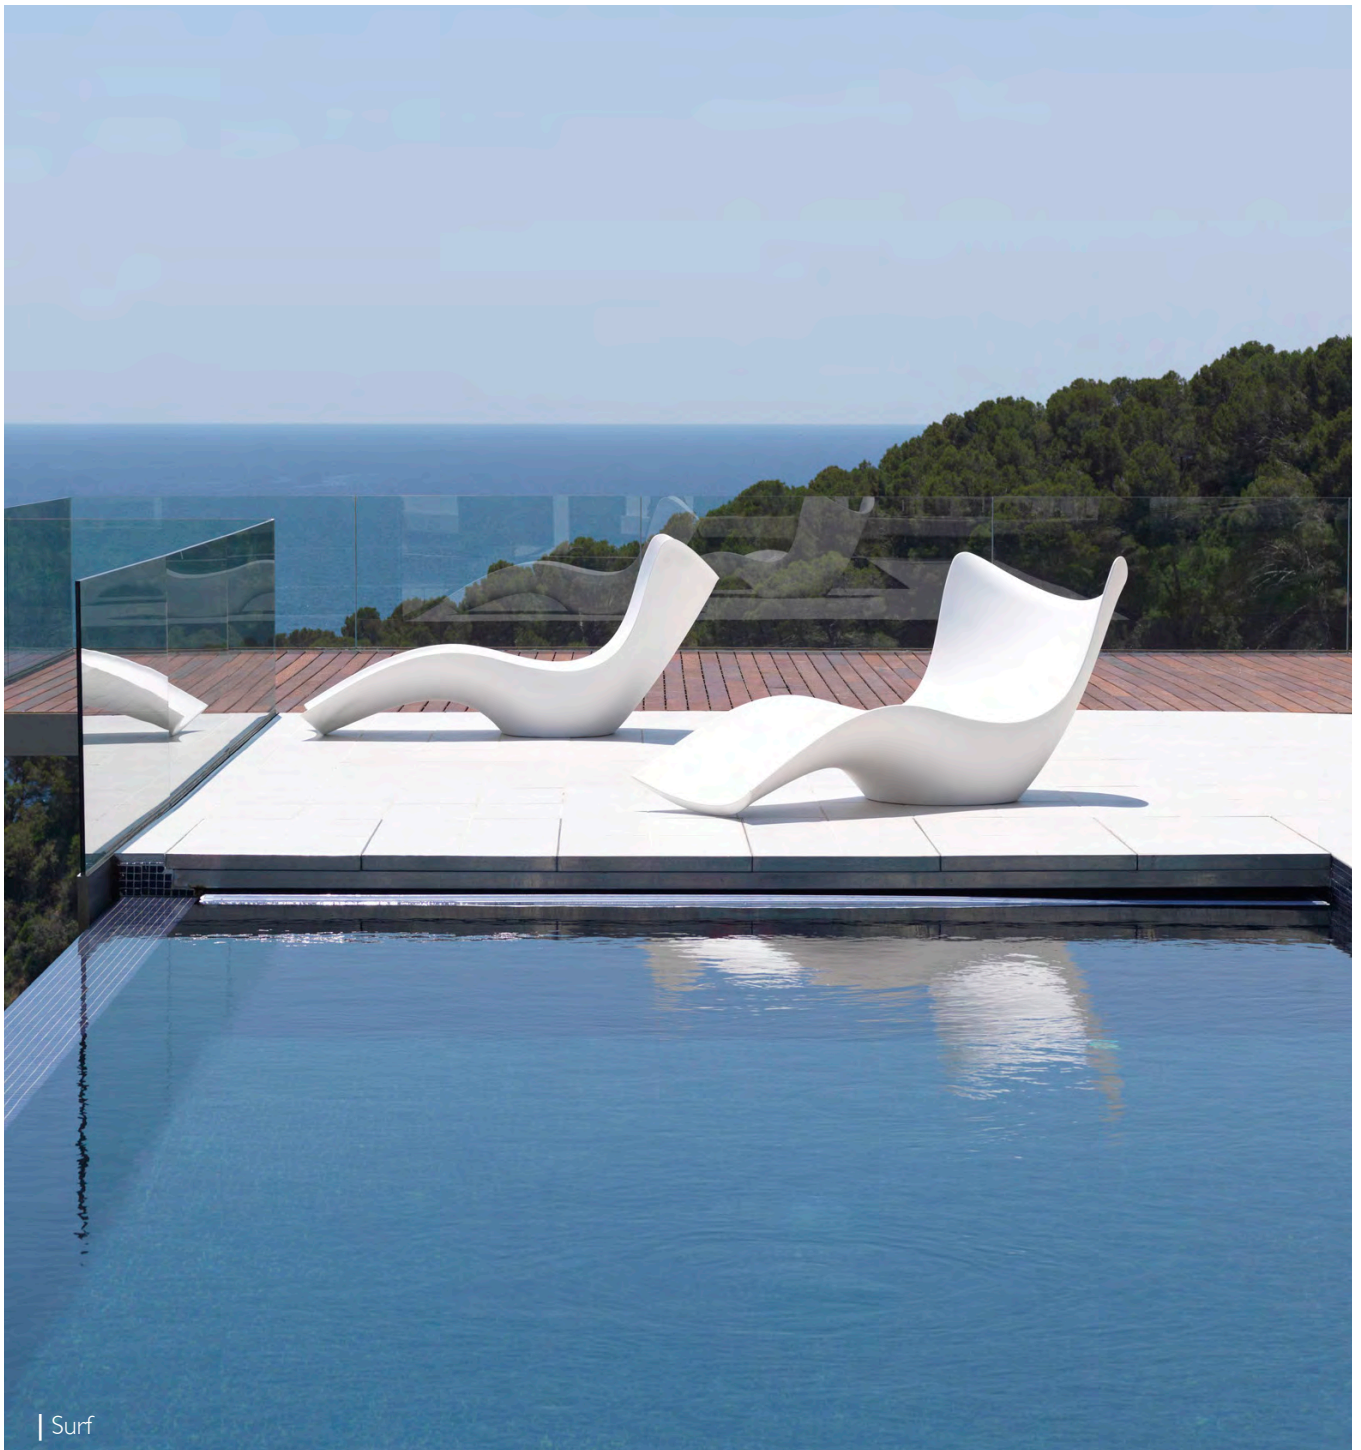

CODE	Colour	AED	USD
VON-51011-BLA	White	4470.00	1218.00

| Surf