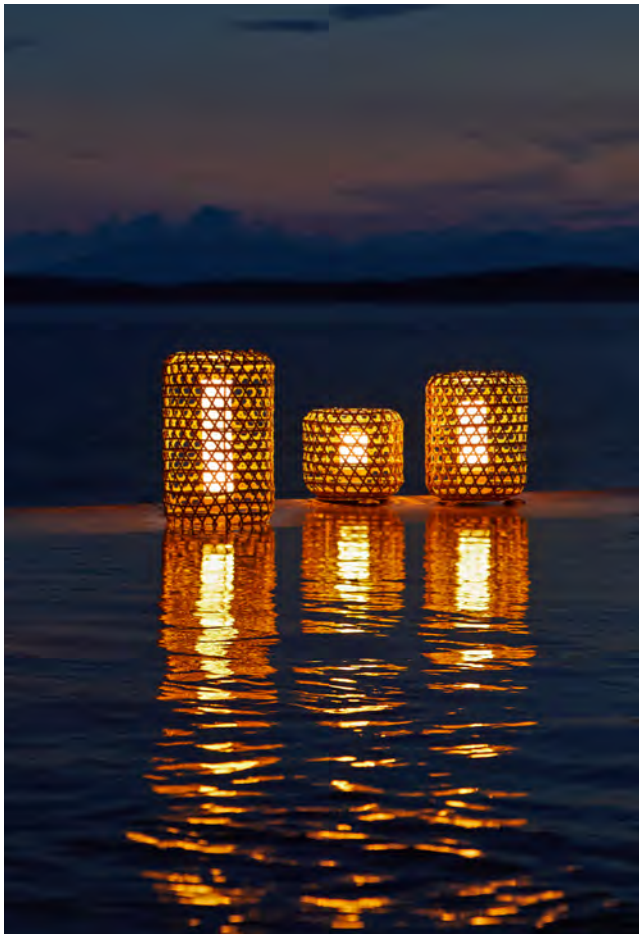

Gymkhana

Table/Floor Light
Aluminium and PE Wicker
Mains 220-240 V
12 W LED
IP Rating: IP54
Dia. 305 x H280 mm

CODE	Colour	AED	USD
BDO-GYM-L204-NAT	Natural	1000.00	272.00

Gymkhana

Table/Floor Light
Aluminium and PE Wicker
Mains 220-240 V
12 W LED
IP Rating: IP54
Dia. 305 x H410 mm

CODE	Colour	AED	USD
BDO-GYM-L205-NAT	Natural	1210.00	330.00

Gymkhana

Floor Light
Aluminium and PE Wicker
Mains 220-240 V
12 W LED
IP Rating: IP54
Dia. 305 x H520 mm

CODE	Colour	AED	USD
BDO-GYM-L206-NAT	Natural	1320.00	360.00

Gymkhana

Floor Light
Aluminium and PE Wicker
Mains 220-240 V
12 W LED
IP Rating: IP54
Dia. 550 x H1300 mm

CODE	Colour	AED	USD
BDO-GYM-L203-NAT	Natural	2450.00	668.00