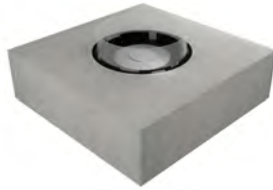

CODE	Colour	AED	USD
MAD-ESF-B-FPK-L-50	Black	16250.00	4428.00

NEW

Gymkhana
Featuring EcoSmart
Round 20 Fire Pit Kit
Bio-ethanol
with Glass Panel & Accessories
Metal/Porcelain
L1200 x W1200 x H400 mm