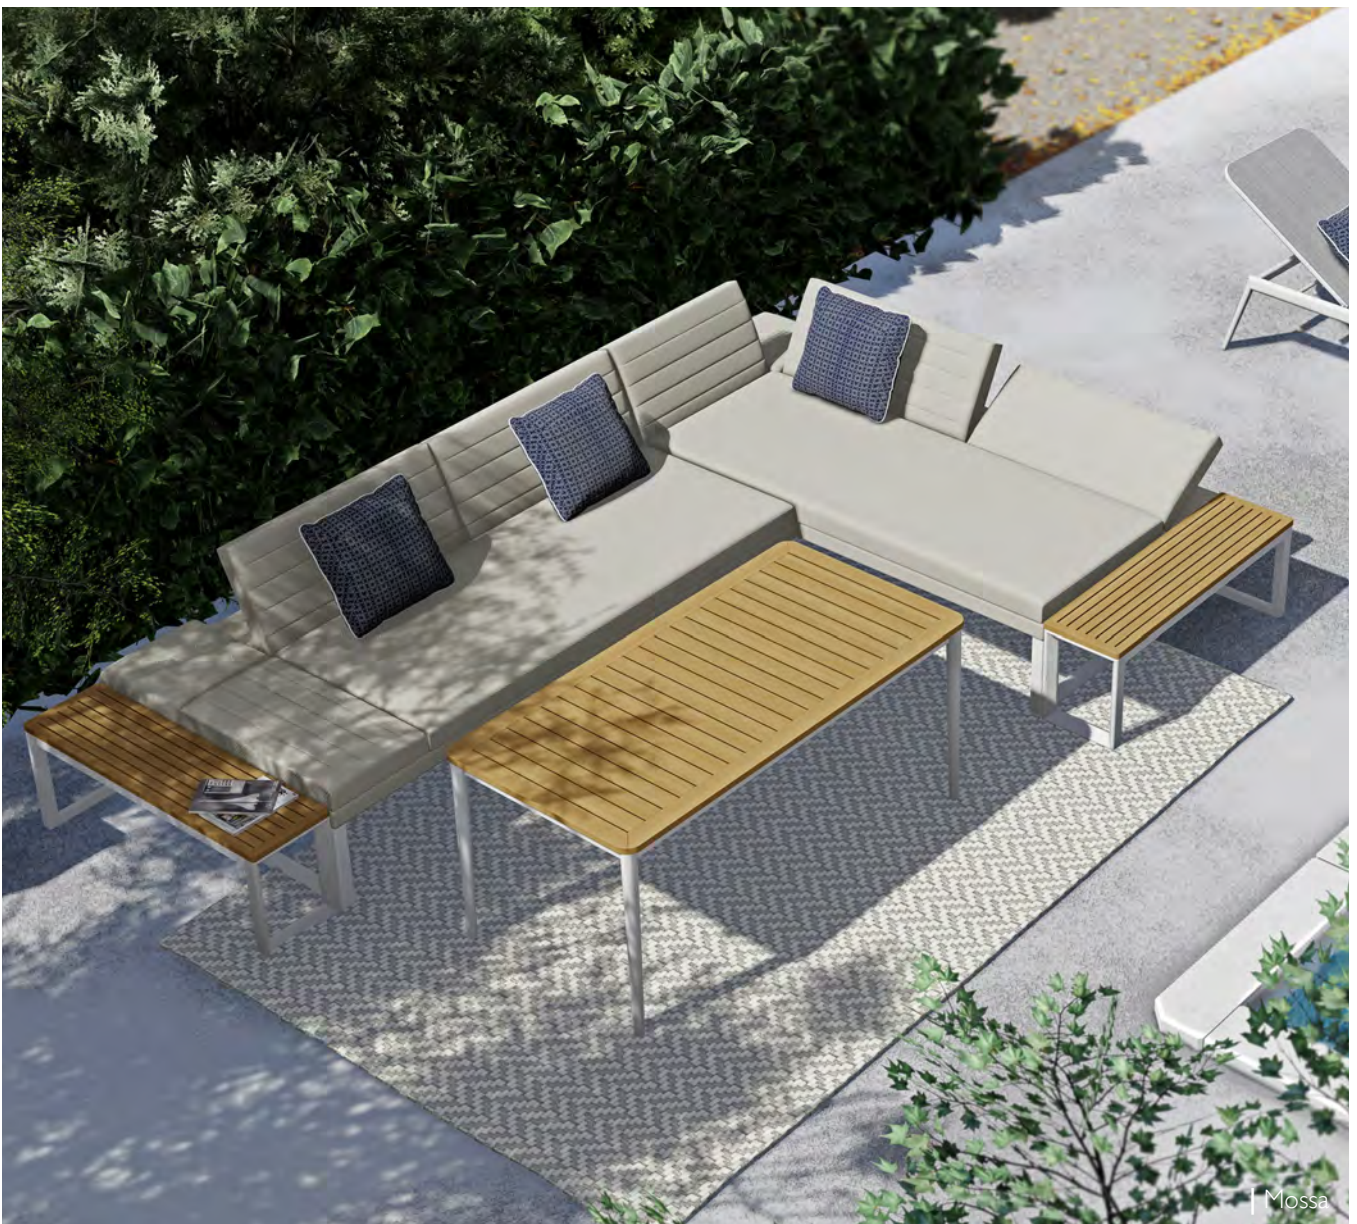

Decorative Cushions not Included. Additional Decorative Cushions see pages 153-157.