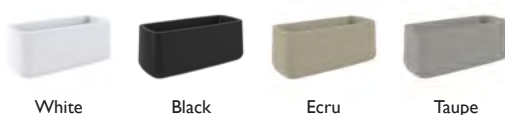

Black

Ecru

Taupe

COLOURS:

White