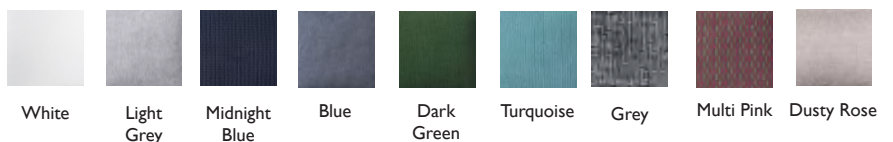

Cliff
Decorative Cushion
Quick Dry Foam Padding
Removable Covers
L600 x W400 mm

CODE	Colour	AED	USD
TLT-CLIPIL6040-C49	White	550.00	150.00

Cliff
Decorative Cushion
Quick Dry Foam Padding
Removable Covers
L450 x W250 mm

CODE	Colour	AED	USD
TLT-CLIPIL4525-C49	White	460.00	125.00

Decorative Cushion
L450 x W450 mm

CODE	Description	AED	USD
TLT-PIL4545-C30	Ocean	550.00	150.00
TLT-PIL4545-C37	City Life	550.00	150.00

Link
Decorative Cushion
Removable Covers
L500 x W500 mm

CODE	Colour	AED	USD
CAN-5240Y101	Dark Green	620.00	169.00
CAN-5240Y105	Light Grey	620.00	169.00
CAN-5240Y107	Blue	620.00	169.00

L320 x W520 mm

CODE	Colour	AED	USD
CAN-5290Y108	NEW Dusty Rose	460.00	125.00

Divine
Decorative Cushion
Removable Covers
L500 x W500 mm

CODE	Colour	AED	USD
CAN-5240Y57	Midnight Blue	690.00	188.00
CAN-5240Y52	NEW Turquoise	690.00	188.00
CAN-5240Y55	NEW Grey	690.00	188.00
CAN-5240Y26	NEW Multi Pink	690.00	188.00

COLOURS: