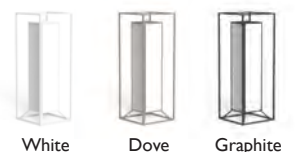

| Cleo

COLOURS: