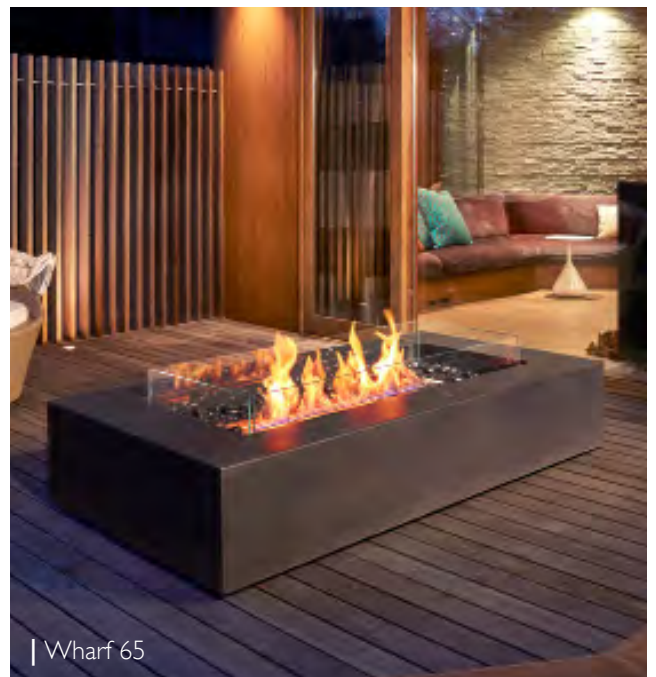

FIRE PITS & PATIO HEATERS

CODE	Colour	AED	USD
MAD-ESF-O-GIN-90-BNA	Natural	28010.00	7632.00

Protective Cover MAD-ESF-5-A-PC-GIN-9	Black	950.00	259.00

CODE	Colour	AED	USD
MAD-ESF-O-GIN-90-BTN	Teak	29800.00	8120.00

Protective Cover MAD-ESF-5-A-PC-GIN-9	Black	950.00	259.00

CODE	Colour	AED	USD
MAD-ESF-O-GIN-90-LNA	Natural	24600.00	6703.00

Protective Cover MAD-SF-5-A-PC-GIN90L	Black	950.00	259.00

CODE	Colour	AED	USD
MAD-ESF-O-GIN-90-LTN	Teak	24600.00	6703.00

Protective Cover MAD-SF-5-A-PC-GIN90L	Black	950.00	259.00

CODE	Colour	AED	USD
MAD-GL-ESF-O-MTI50NA	Natural	13000.00	3542.00
MAD-ESF-O-MTI-50-GH	NEW Graphite	13000.00	3542.00
MAD-ESF-O-MTI-50-BO	NEW Bone	13000.00	3542.00

Protective Cover MAD-ESF5APCCMOMHMTI	Black	850.00	232.00

CODE	Colour	AED	USD
MAD-GL-ESF-O-WHF65NA	Natural	19900.00	5422.00

Protective Cover MAD-ESF-5-A-PC-WHF65	Black	1130.00	308.00

COLOURS: