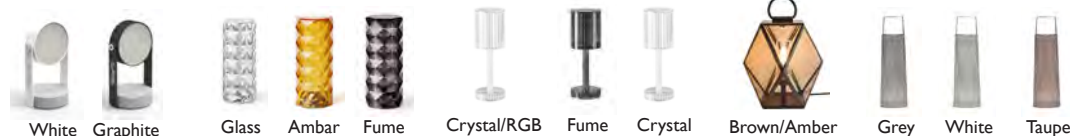

OUTDOOR LIGHTING | TABLE LIGHTS

Tofee

Rechargeable Table Light
5V USB
Aluminium
LED Bulb
Battery Powered
IP Rating: IP68
Dia. 110 x H180 mm

CODE	Colour	AED	USD
TLT-TOF01-B	White	1280.00	349.00
TLT-TOF01-G	Graphite	1280.00	349.00

Marquis

Rechargeable Table Light
Polymethylmethacrylate
Mains Powered
2700K Kelvin Rating
3000 MAH Battery Type
IP Rating: IP54
L94 x W94 x H220 mm

CODE	Colour	AED	USD
VON-47093WY-CRI	Glass	1190.00	324.00
VON-47093WY-AMB	Ambar	1220.00	332.00
VON-47093WY-FUM	Fume	1220.00	332.00

**NEW
NEW**

Gatsby

Rechargeable Table Light
Polymethylmethacrylate Resin
White LED
Battery Powered
12 Hours of Battery
IP Rating: IP54
Dia. 85 x H245 mm

CODE	Colour	AED	USD
VON-54253WY-CRI	Crystal	1000.00	272.00
VON-54253WY-FUM	Fume	1000.00	272.00
VON-54253Y-CRI	Crystal/RGB	1120.00	305.00

Muse

Rechargeable Table Light
1 x Custom LED
Battery Life 8 Hours
Rechargeable
IP Rating: IP65
L250 x W250 x H250 mm

Muse Matching Lights on page 188 & 202.

CODE	Colour	AED	USD
CNR-ACAM-001400	White	3320.00	905.00
CNR-ACAM-002051	Brown/Amber	3350.00	913.00

Alabast

Table Light
with Dimmer
Integrated LED
Battery Powered
Rechargeable
2.5 W
IP Rating: IP44
Alabaster

NEW

CODE	Dimension	AED	USD
CYP-5141220	Dia.310 x H110 mm	2330.00	635.00
CYP-5131220	Dia.310 x H300 mm	2170.00	591.00
CYP-5121220	Dia.310 x H390 mm	1780.00	485.00

Hipatia

Table Lamp
Stainless Steel
LED
Rechargeable
Mains & Battery Powered
IP Rating: IP64
Dia. 120 x H410 mm

NEW

CODE	Colour	AED	USD
AAE-HI01-GY	Grey	1320.00	360.00
AAE-HI01-WH	White	1320.00	360.00
AAE-HI01-TA	Taupe	1320.00	360.00

COLOURS: