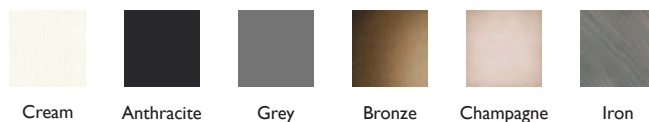

COLOURS:

Cream Anthracite Grey Bronze Champagne Iron